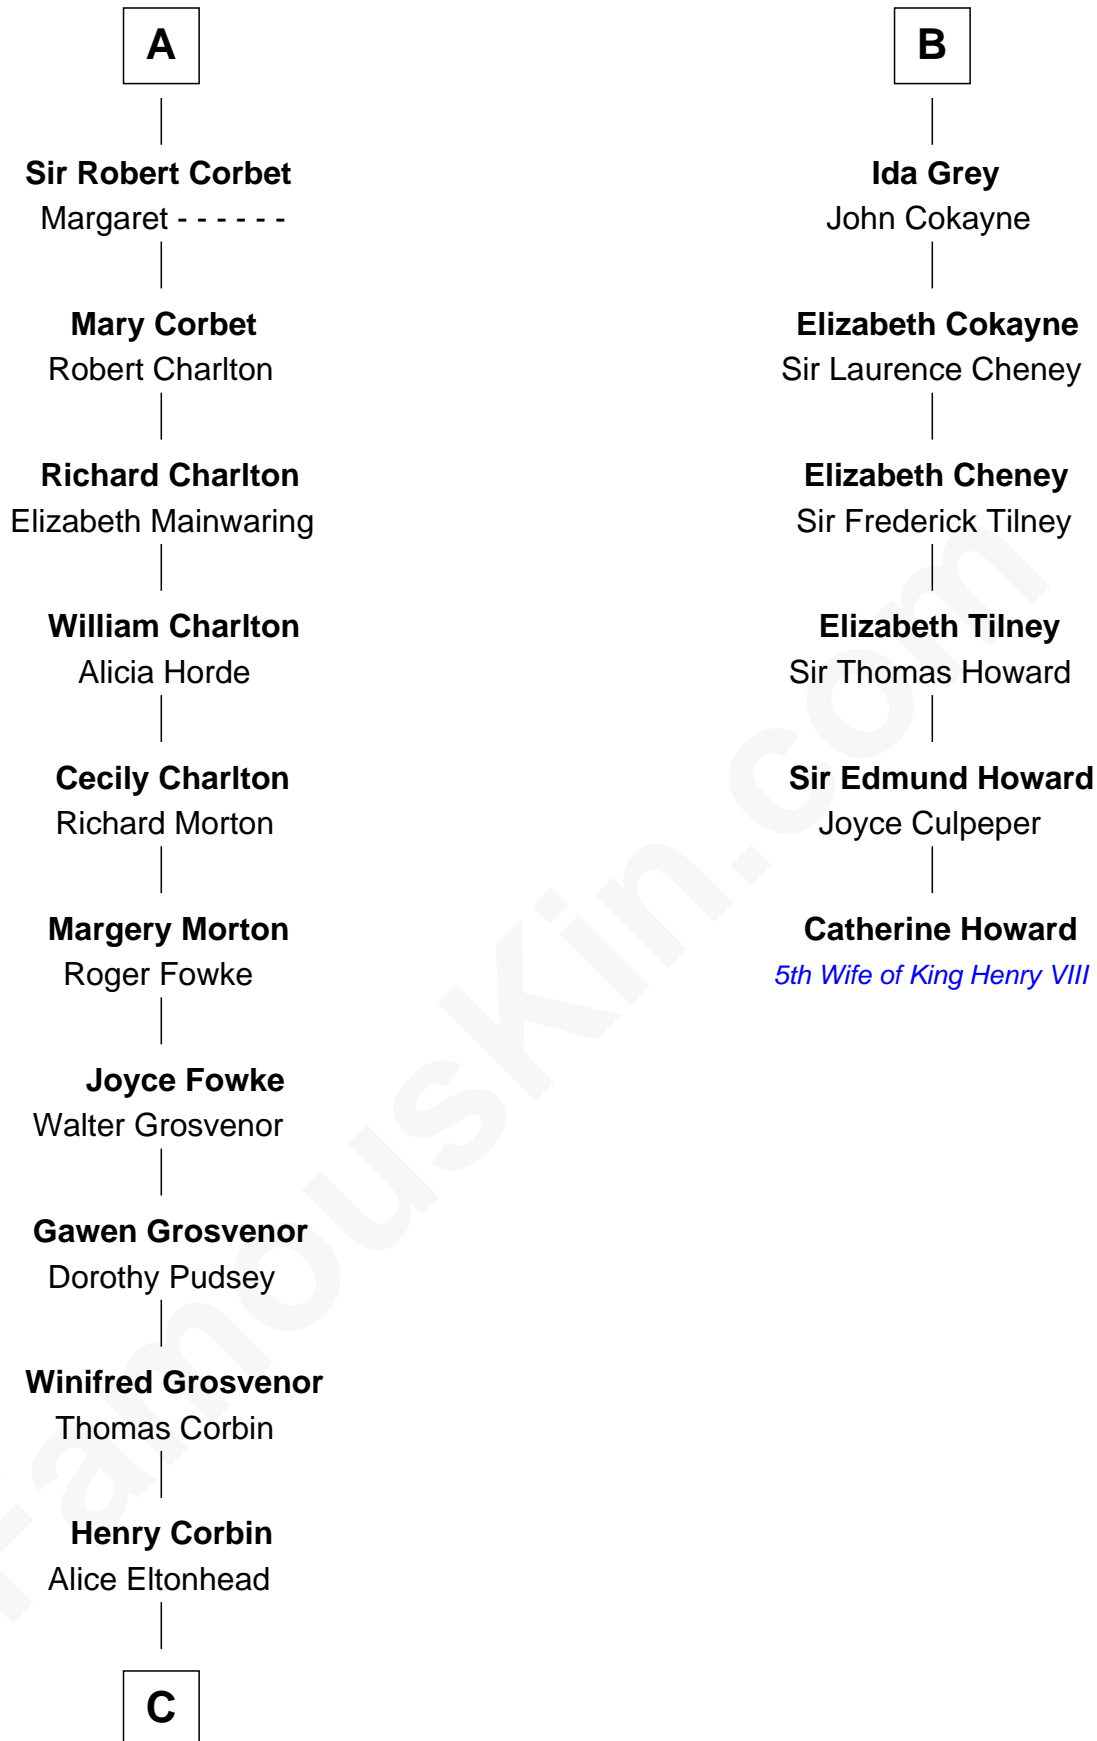

# FamousKin.com Relationship Chart of

**General Robert E. Lee**

*Confederate Army - U.S. Civil War*

12th cousin 9 times removed of

**Catherine Howard**

*5th Wife of King Henry VIII*

**Sir Ranulf de Gernons**

Maud of Gloucester

**C**

—  
**Laetitia Corbin**

Richard Lee

—  
**Henry Lee**

Mary Bland

—  
**Col. Henry Lee**

Lucy Grymes