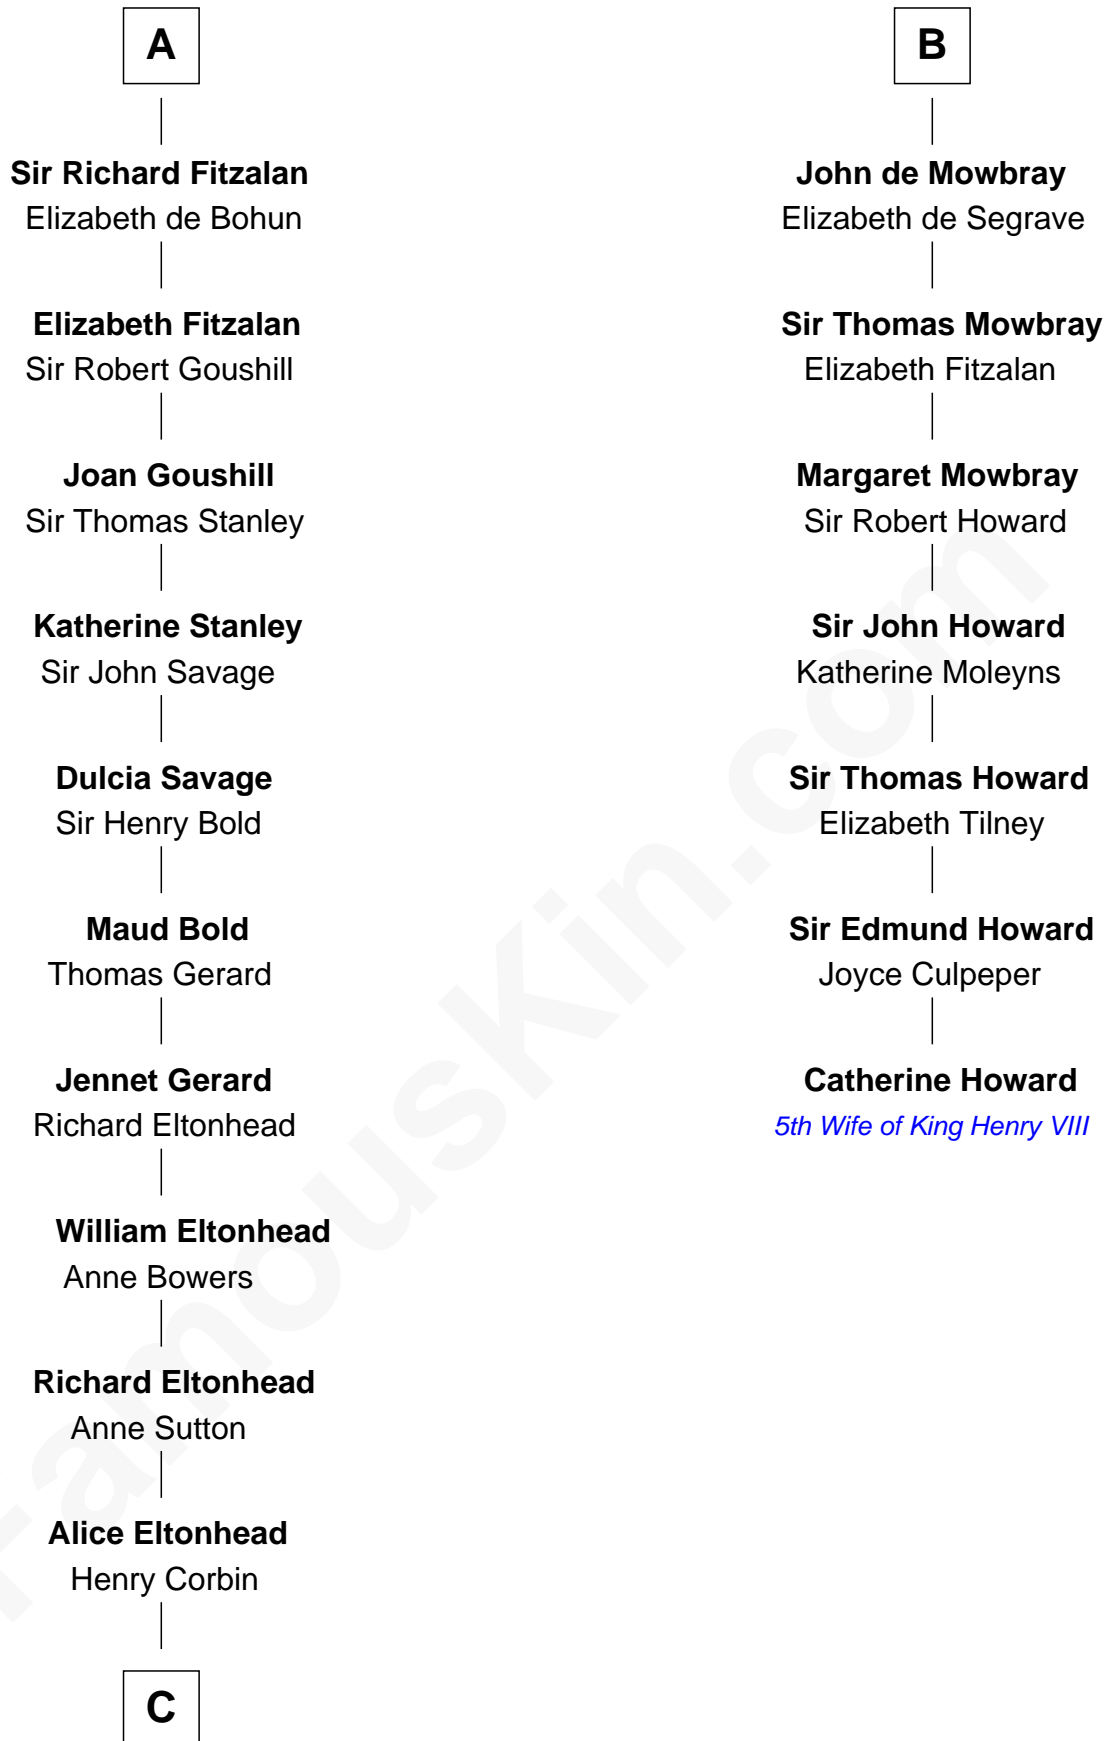

FamousKin.com

Relationship Chart of

General Robert E. Lee

Confederate Army - U.S. Civil War

13th cousin 8 times removed of

Catherine Howard

5th Wife of King Henry VIII

Richard Fitzgilbert de Clare

Adeliza de Meschines

C

—
Laetitia Corbin

Richard Lee

—
Henry Lee

Mary Bland

—
Col. Henry Lee

Lucy Grymes