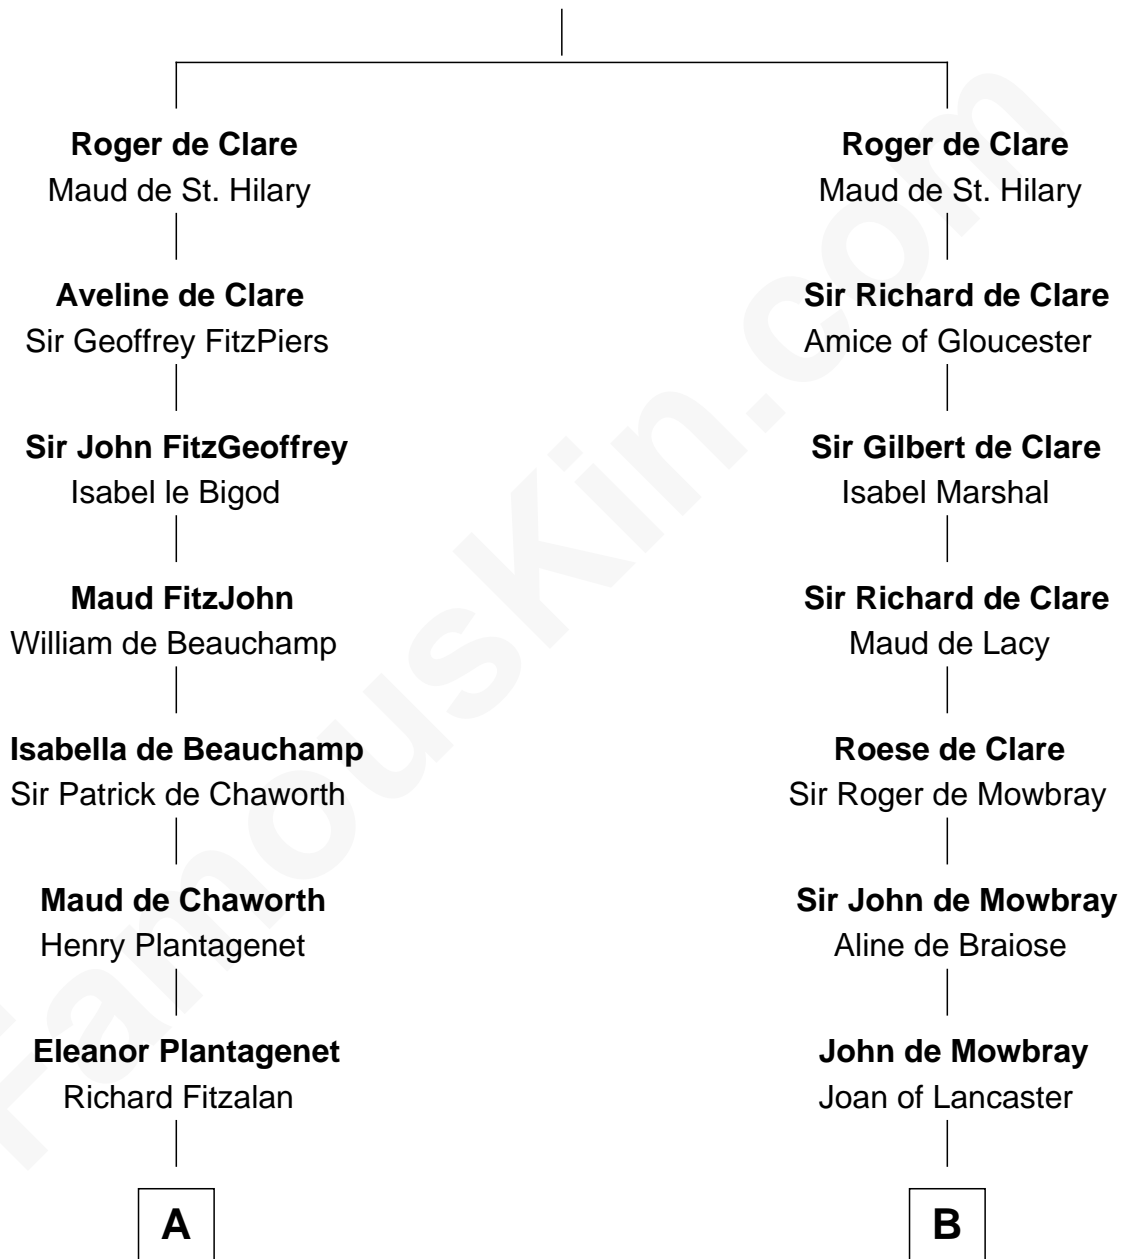

FamousKin.com

Relationship Chart of

General Robert E. Lee

Confederate Army - U.S. Civil War

13th cousin 8 times removed of

Catherine Howard

5th Wife of King Henry VIII

Richard Fitzgilbert de Clare

Adeliza de Meschines

C

—
Laetitia Corbin

Richard Lee

—
Henry Lee

Mary Bland

—
Col. Henry Lee

Lucy Grymes