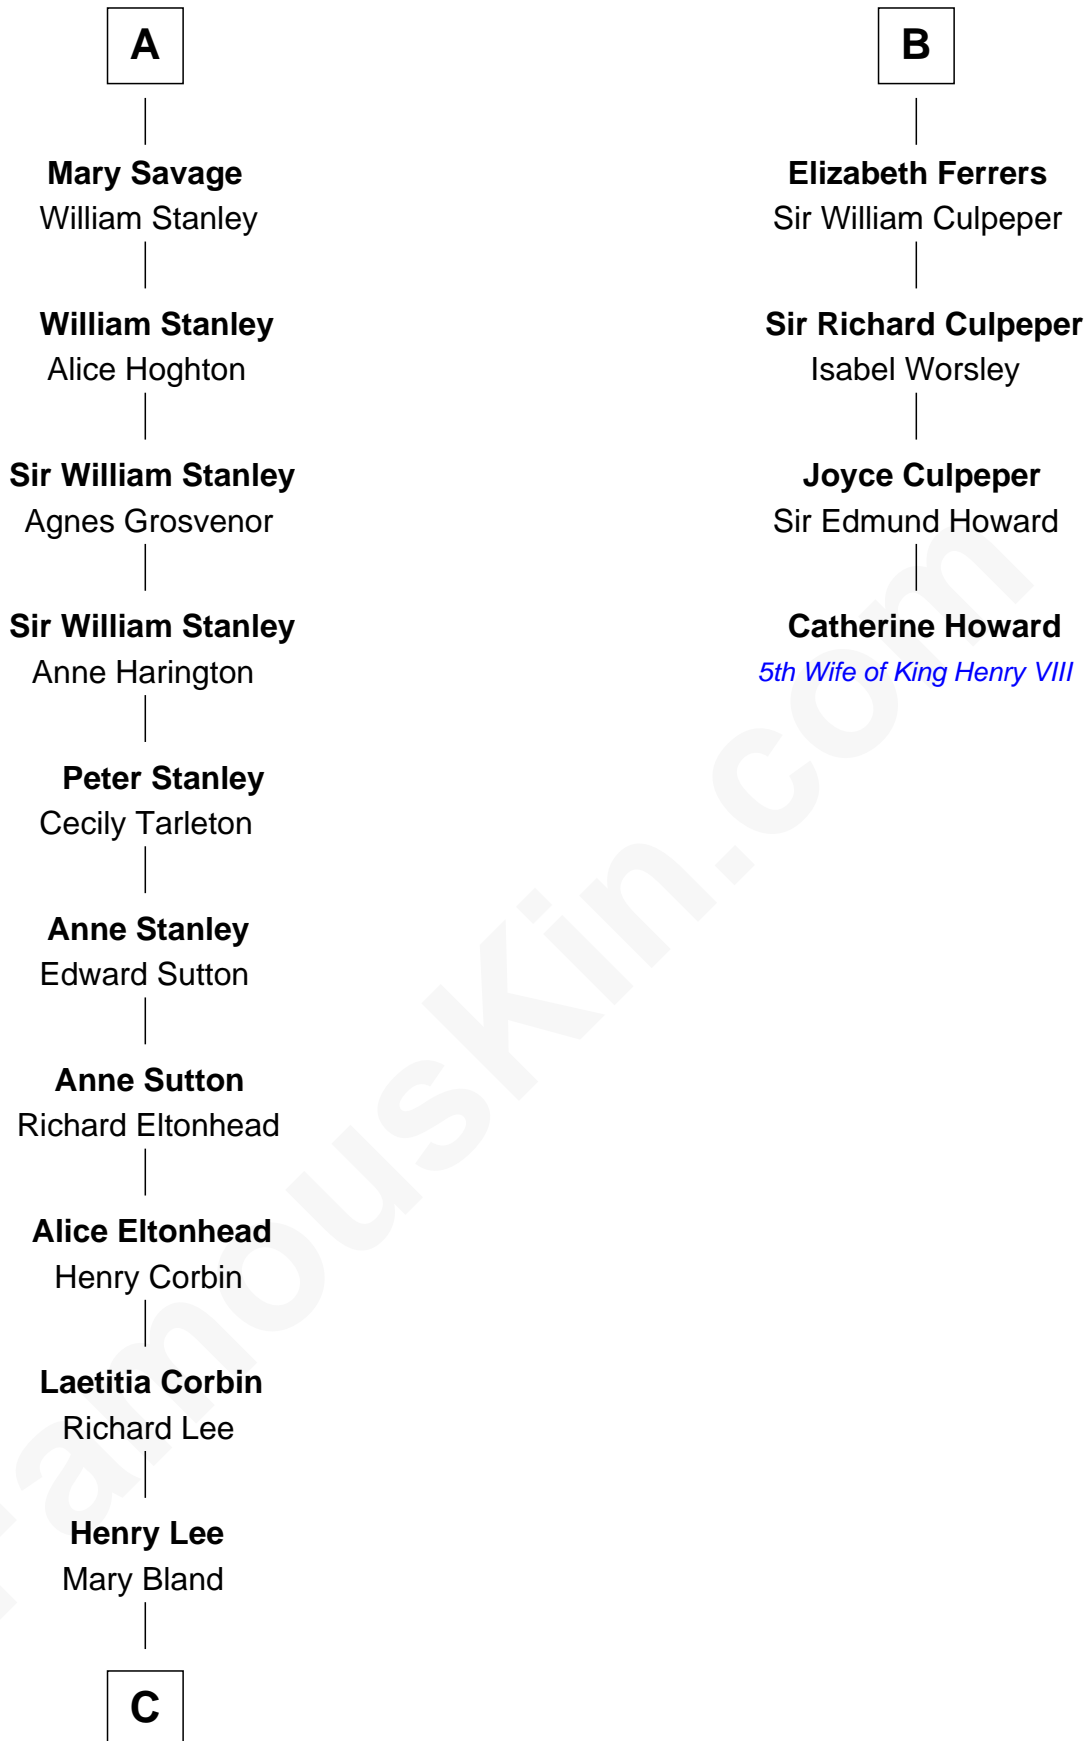

FamousKin.com Relationship Chart of

General Robert E. Lee

Confederate Army - U.S. Civil War

10th cousin 9 times removed of

Catherine Howard

5th Wife of King Henry VIII

C

Col. Henry Lee