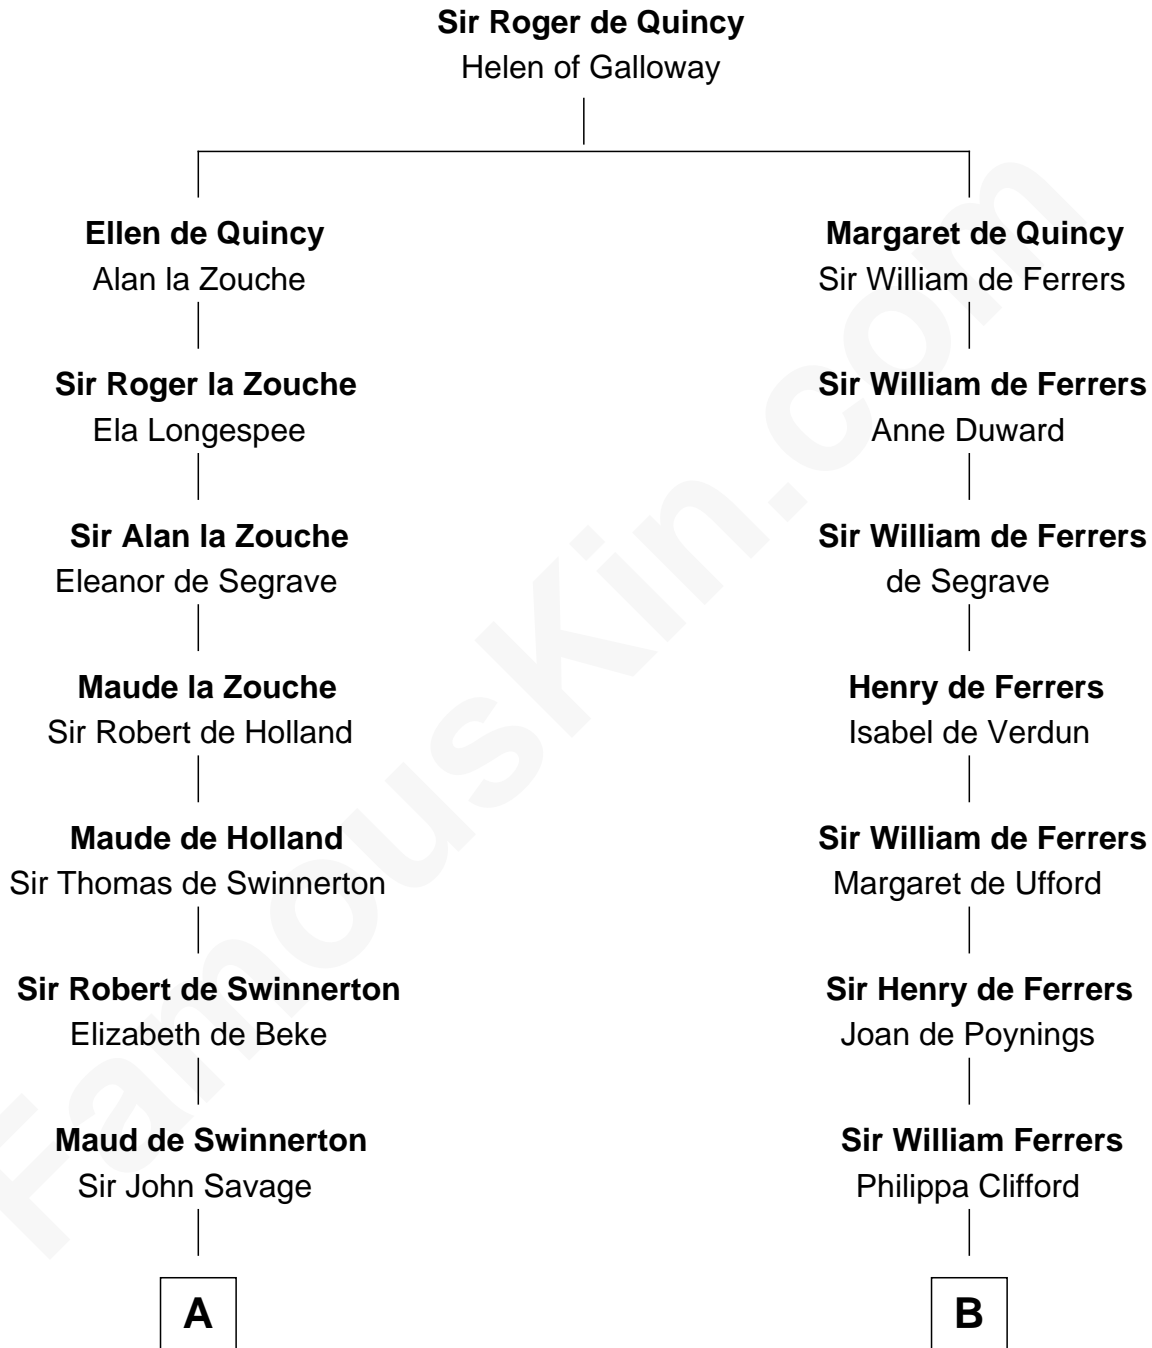

FamousKin.com Relationship Chart of

General Robert E. Lee

Confederate Army - U.S. Civil War

10th cousin 9 times removed of

Catherine Howard

5th Wife of King Henry VIII

C

Col. Henry Lee

Lucy Grymes

Maj. Gen. Henry Lee

Anne Hill Carter

General Robert E. Lee

Confederate Army - U.S. Civil War

FamousKin.com