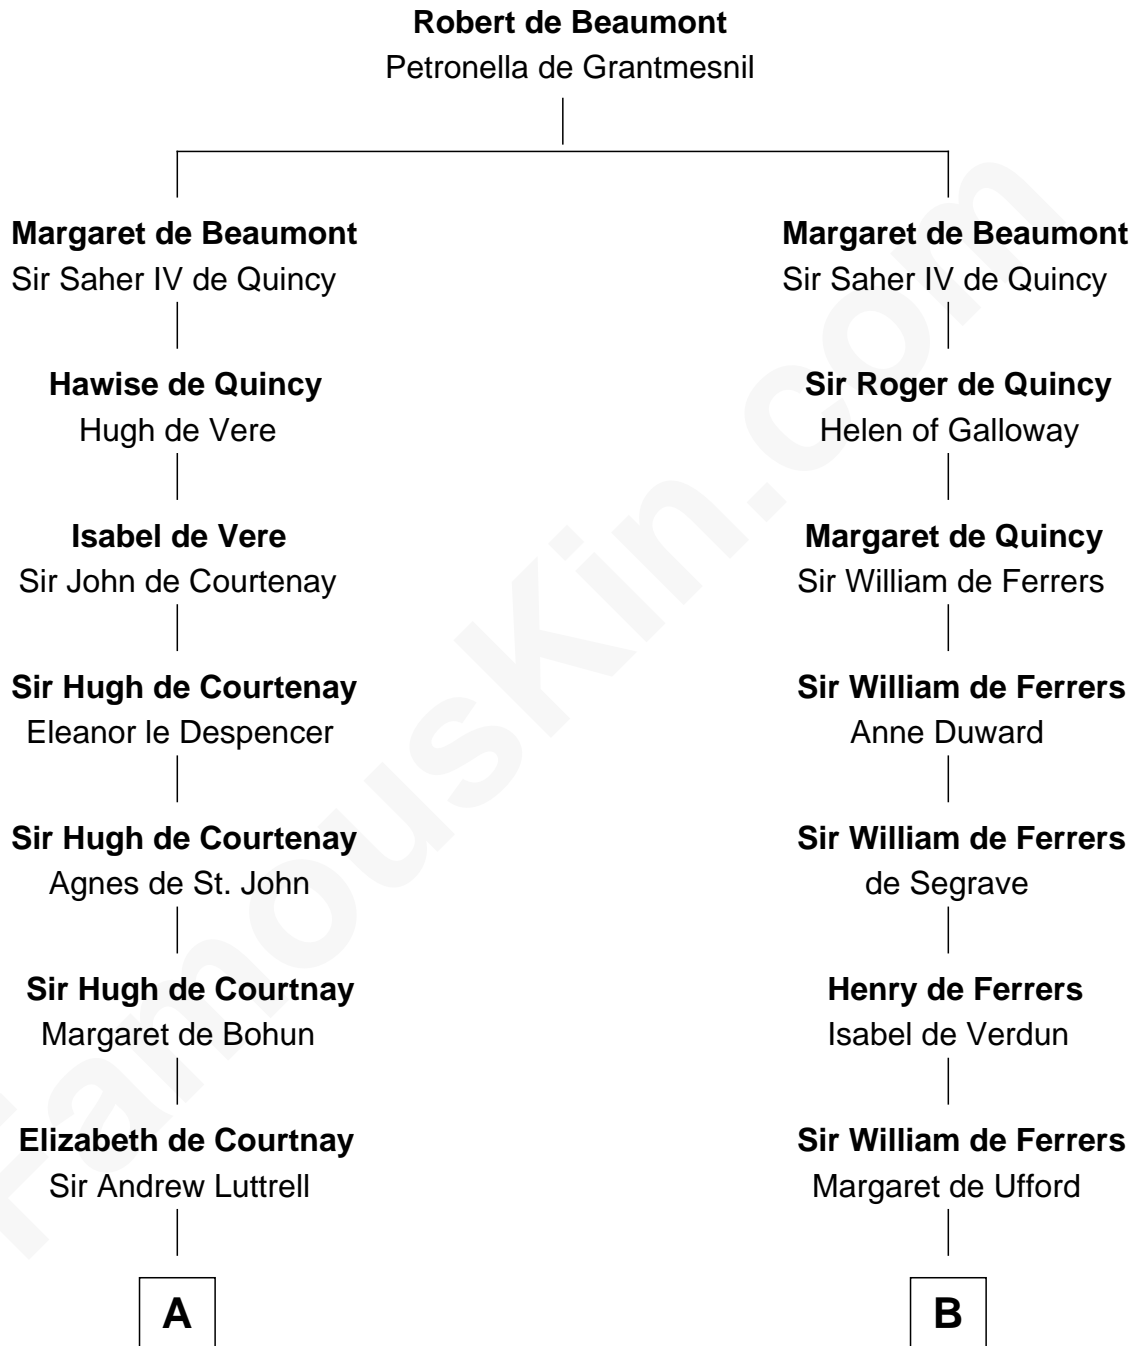

FamousKin.com Relationship Chart of

General Robert E. Lee

Confederate Army - U.S. Civil War

12th cousin 8 times removed of

Catherine Howard

5th Wife of King Henry VIII

C

—
John Carter
Elizabeth Hill

—
Charles Carter
Anne Butler Moore

—
Anne Hill Carter
Maj. Gen. Henry Lee

—
General Robert E. Lee
Confederate Army - U.S. Civil War

FamousKin.com