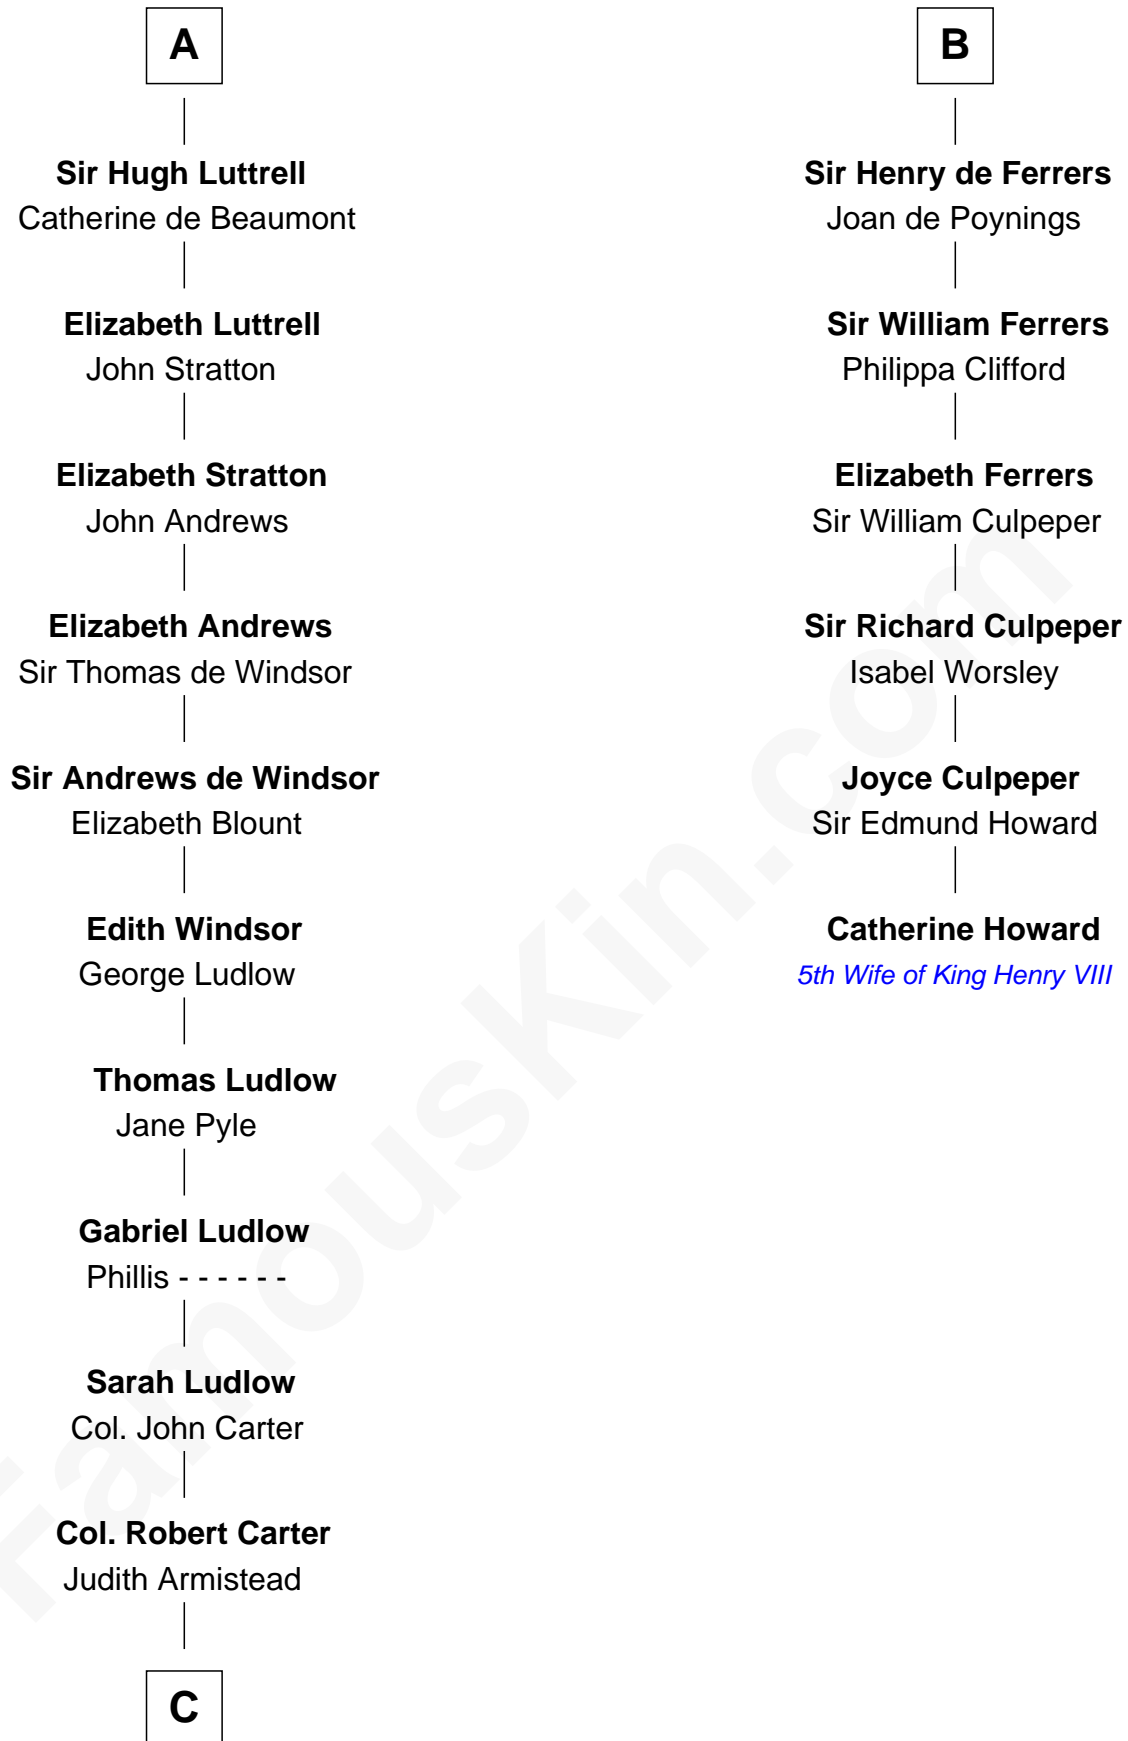

FamousKin.com Relationship Chart of

General Robert E. Lee

Confederate Army - U.S. Civil War

12th cousin 8 times removed of

Catherine Howard

5th Wife of King Henry VIII

C

—
John Carter
Elizabeth Hill

—
Charles Carter
Anne Butler Moore

—
Anne Hill Carter
Maj. Gen. Henry Lee

—
General Robert E. Lee
Confederate Army - U.S. Civil War

FamousKin.com