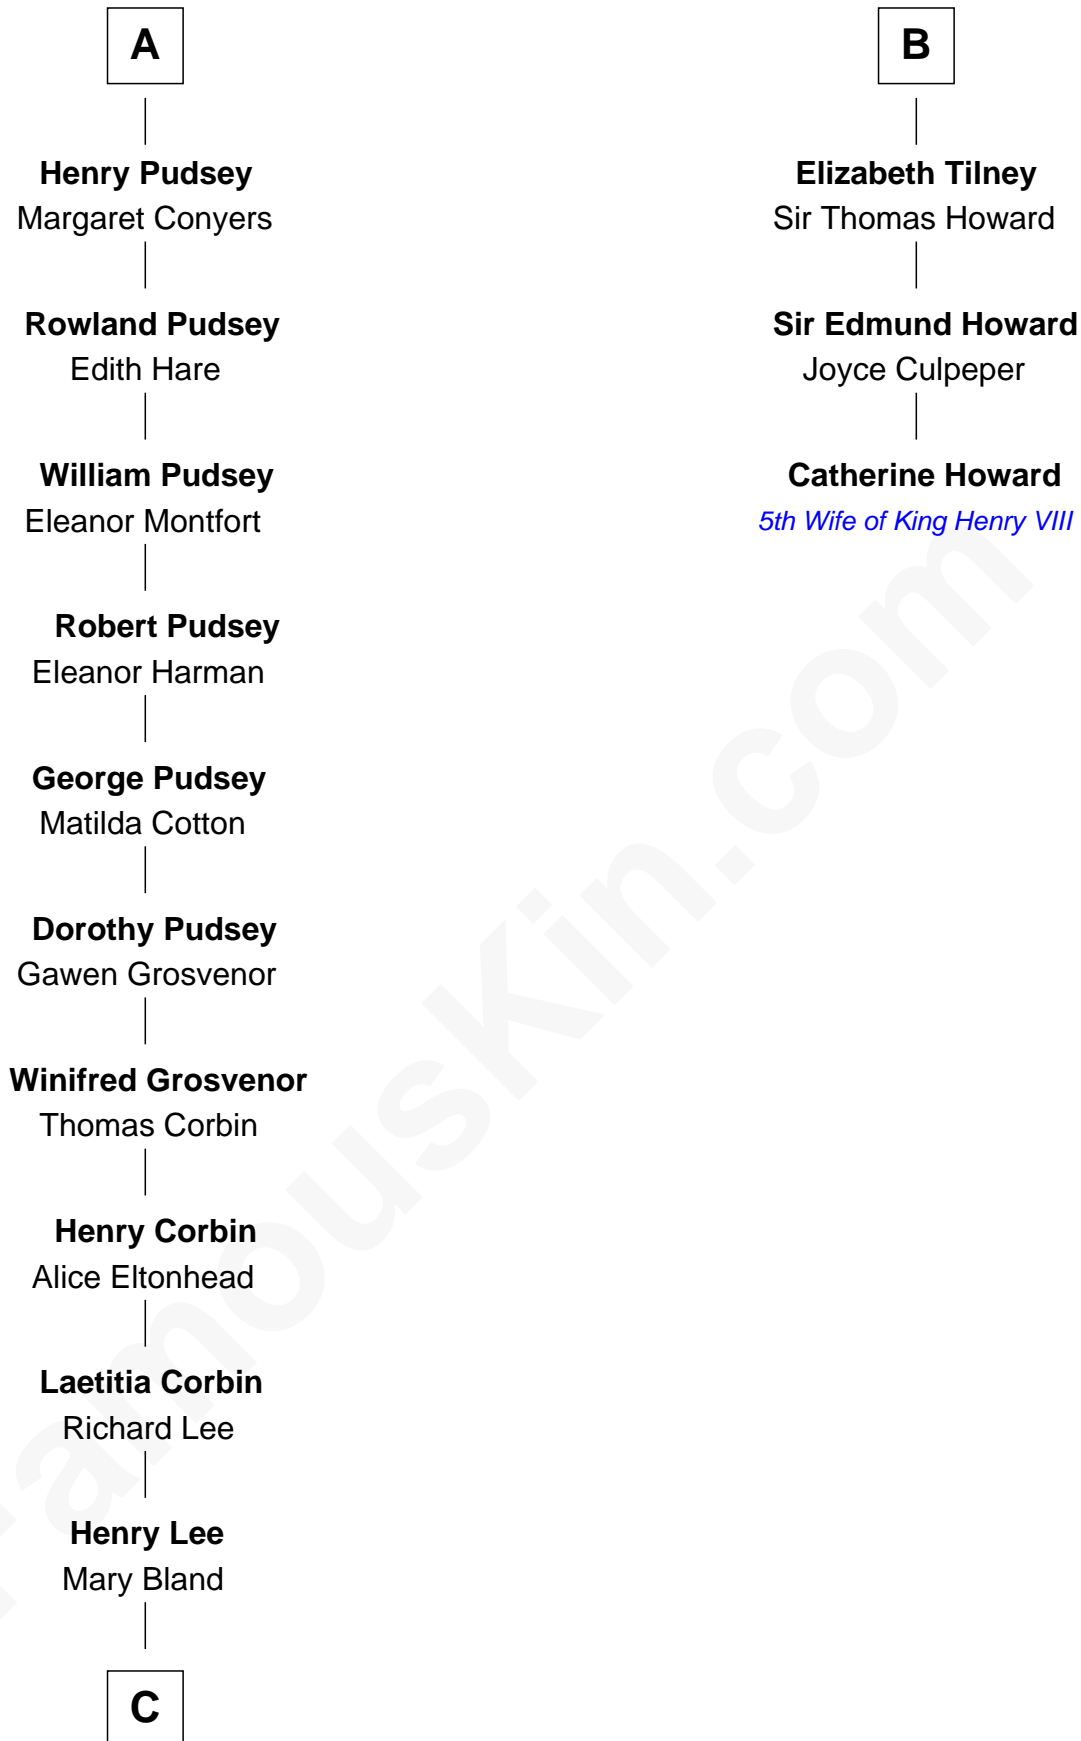

FamousKin.com Relationship Chart of

General Robert E. Lee

Confederate Army - U.S. Civil War

9th cousin 10 times removed of

Catherine Howard

5th Wife of King Henry VIII

C

Col. Henry Lee