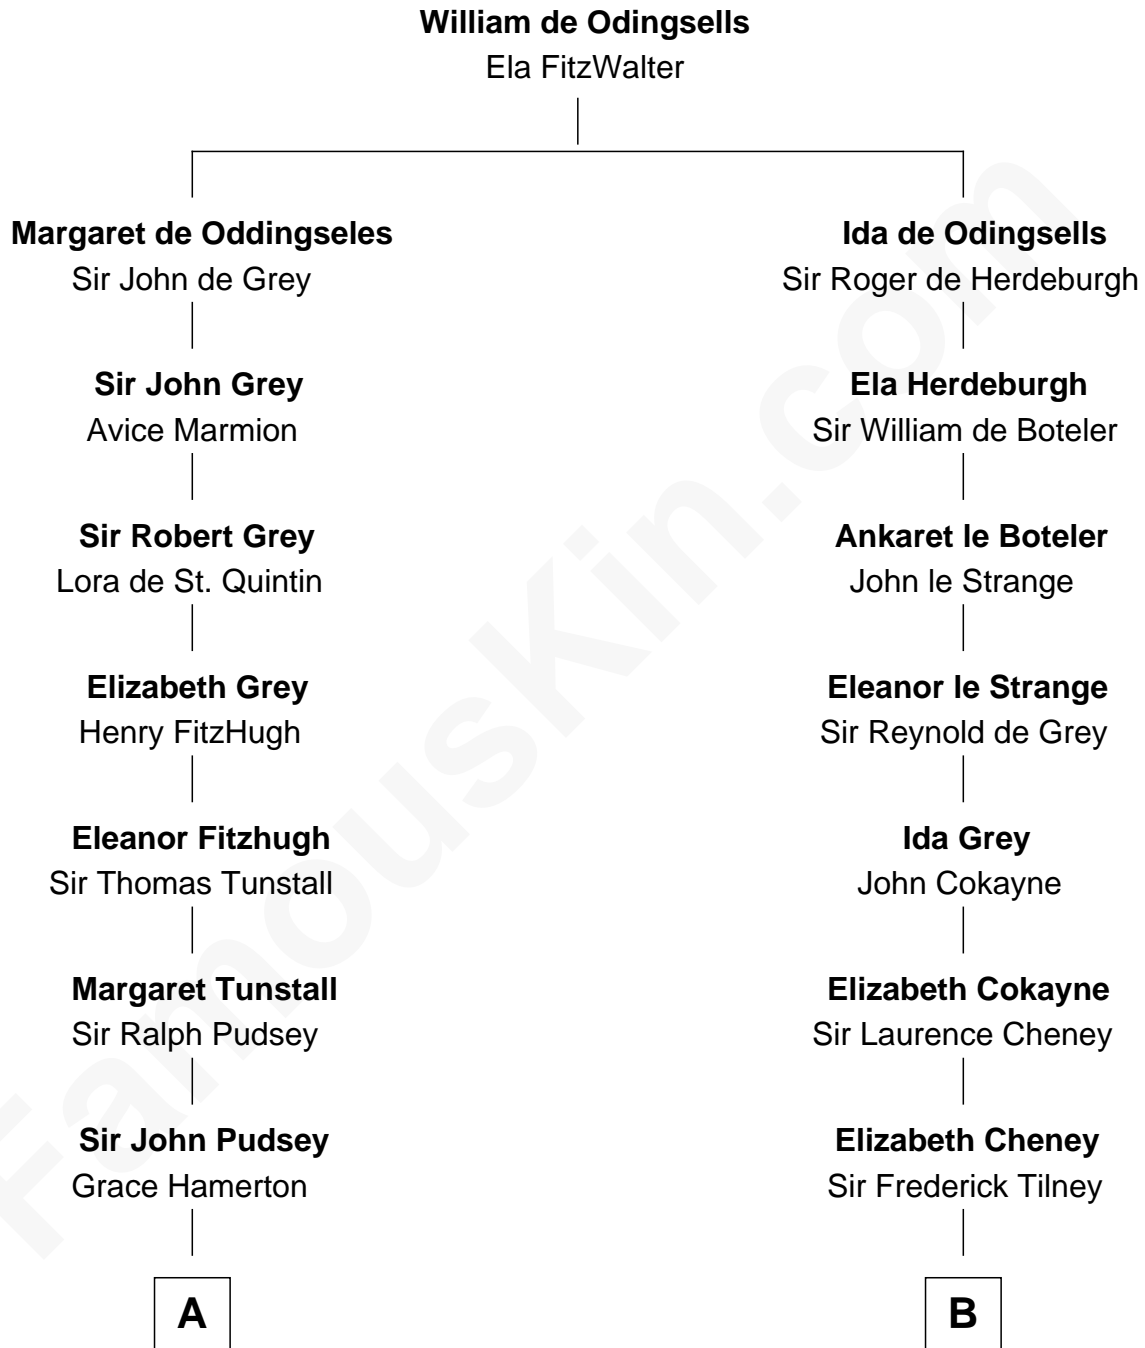

FamousKin.com Relationship Chart of

General Robert E. Lee

Confederate Army - U.S. Civil War

9th cousin 10 times removed of

Catherine Howard

5th Wife of King Henry VIII

C

Col. Henry Lee

Lucy Grymes

Maj. Gen. Henry Lee

Anne Hill Carter

General Robert E. Lee

Confederate Army - U.S. Civil War

FamousKin.com