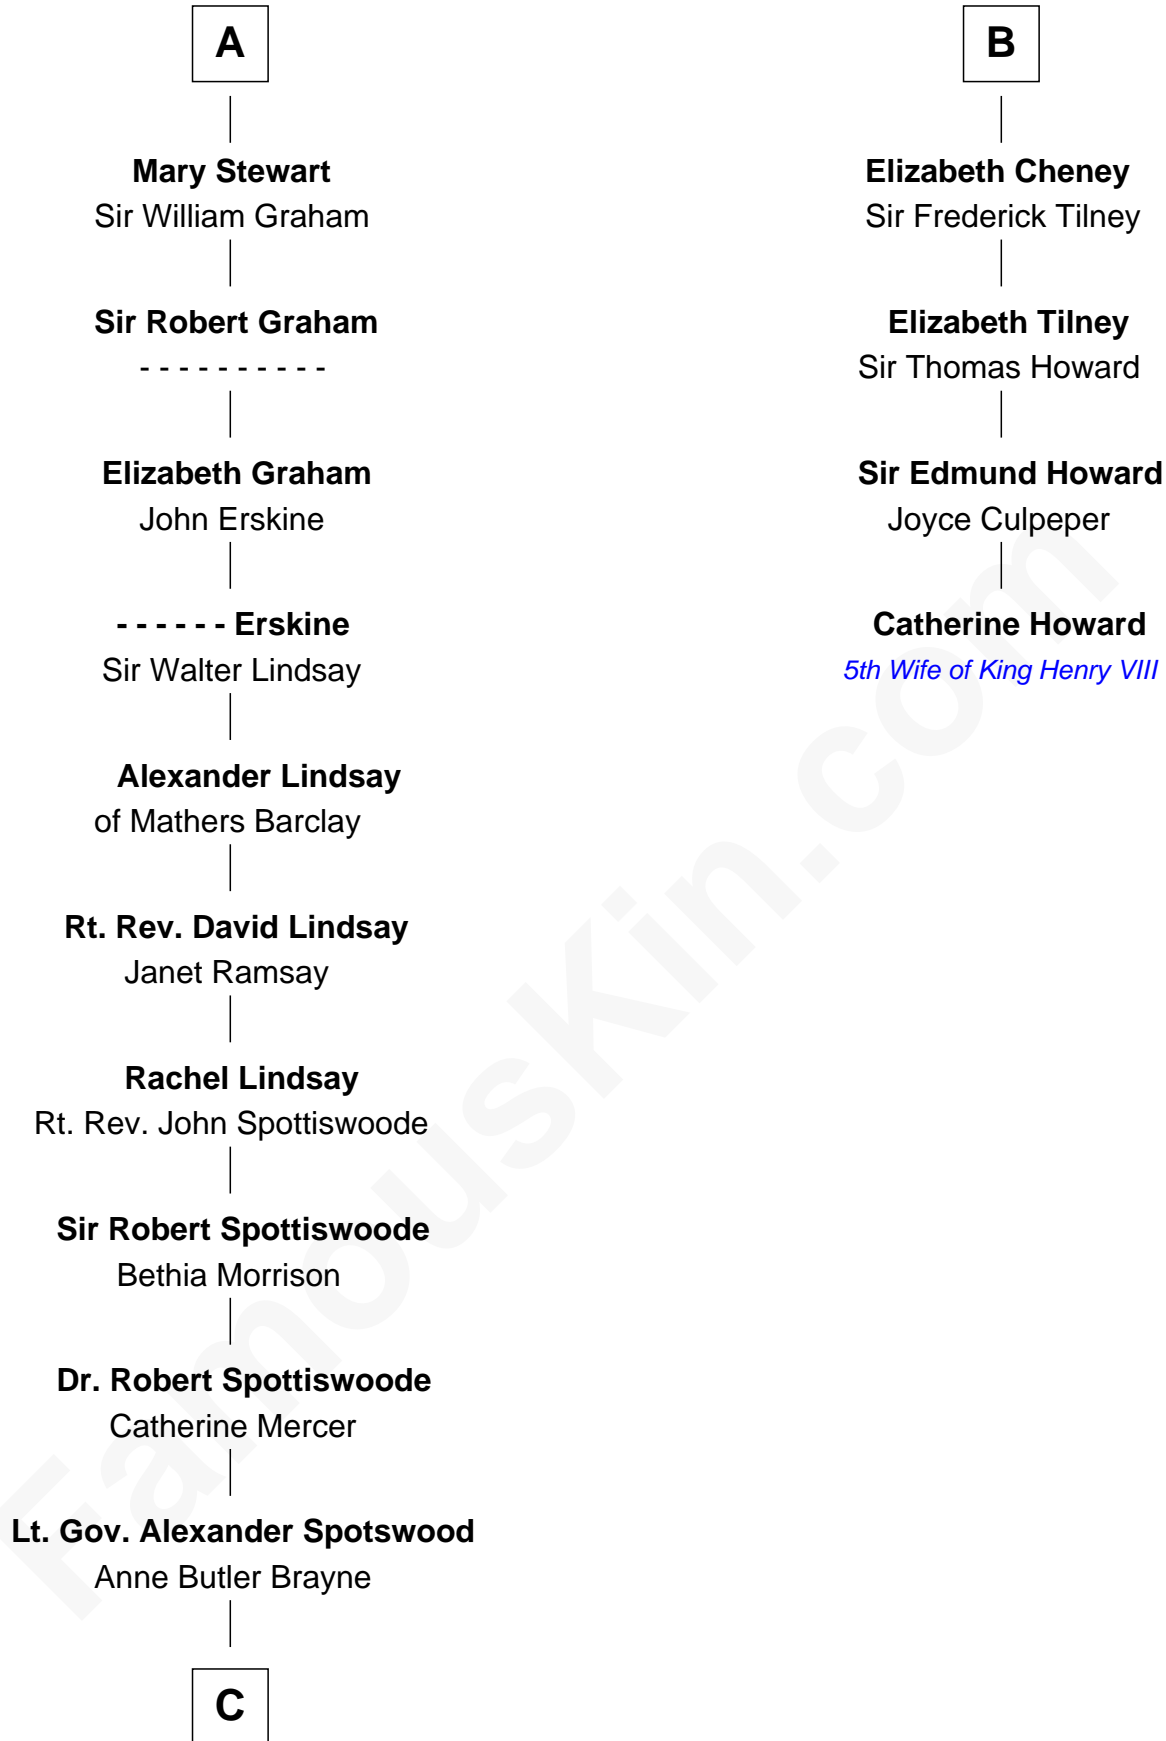

# FamousKin.com Relationship Chart of

**General Robert E. Lee**

*Confederate Army - U.S. Civil War*

10th cousin 10 times removed of

**Catherine Howard**

*5th Wife of King Henry VIII*

**David of Huntingdon**

Maud of Chester

**C**

—  
**Anne Catherine Spotswood**

Col. Bernard Moore

—  
**Anne Butler Moore**

Charles Carter

—  
**Anne Hill Carter**

Maj. Gen. Henry Lee