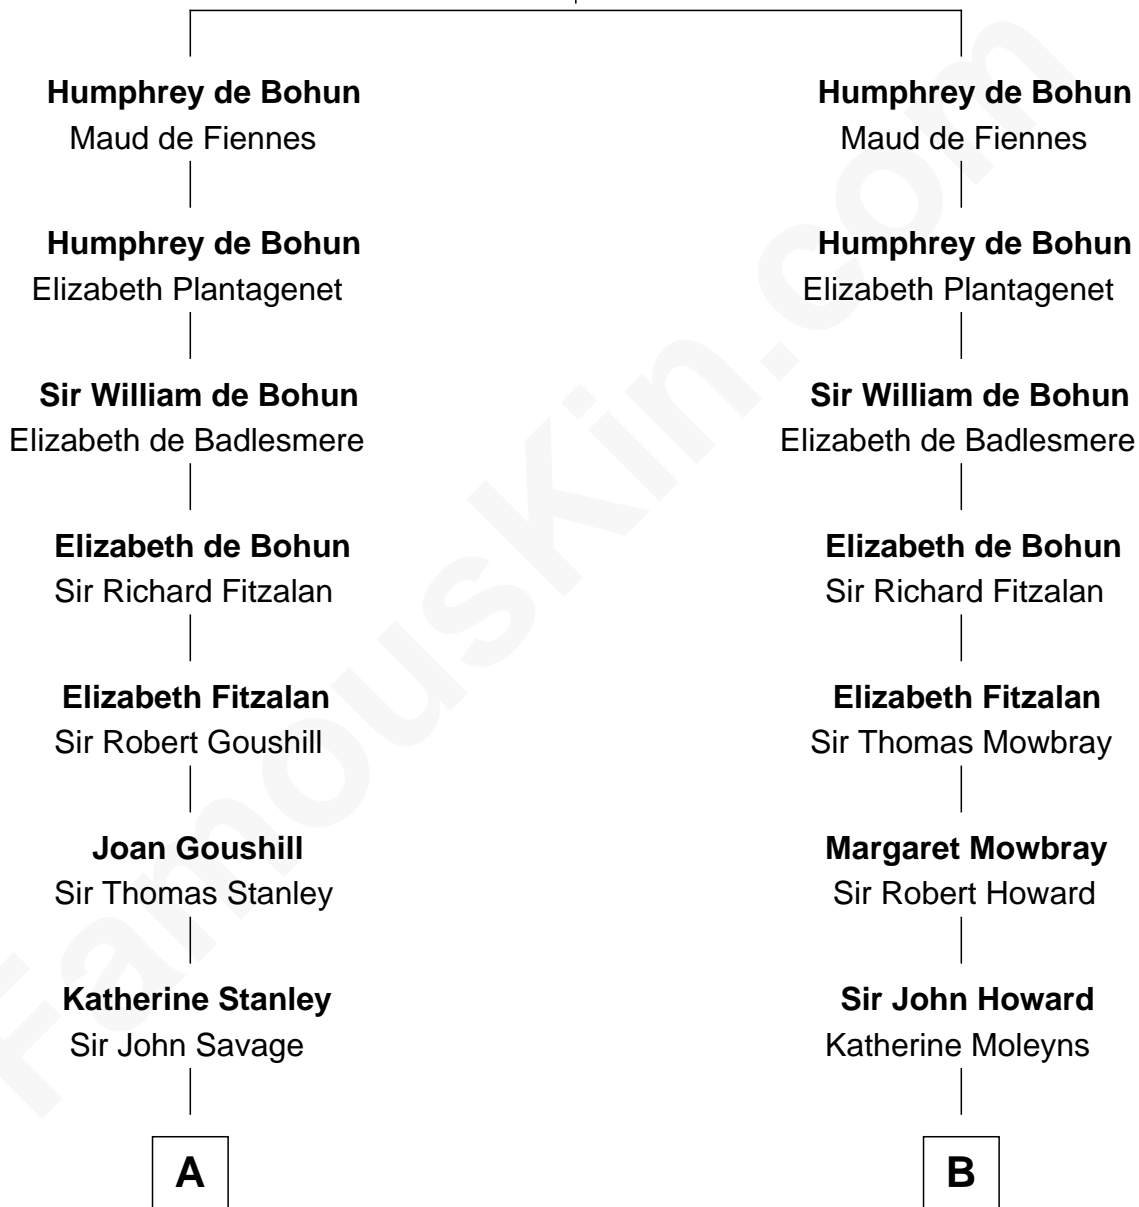

FamousKin.com

Relationship Chart of

General Robert E. Lee

Confederate Army - U.S. Civil War

9th cousin 8 times removed of

Catherine Howard

5th Wife of King Henry VIII

Sir Humphrey de Bohun

Eleanor de Braiose

A

Dulcia Savage
Sir Henry Bold

Maud Bold
Thomas Gerard

Jennet Gerard
Richard Eltonhead

William Eltonhead
Anne Bowers

Richard Eltonhead
Anne Sutton

Alice Eltonhead
Henry Corbin