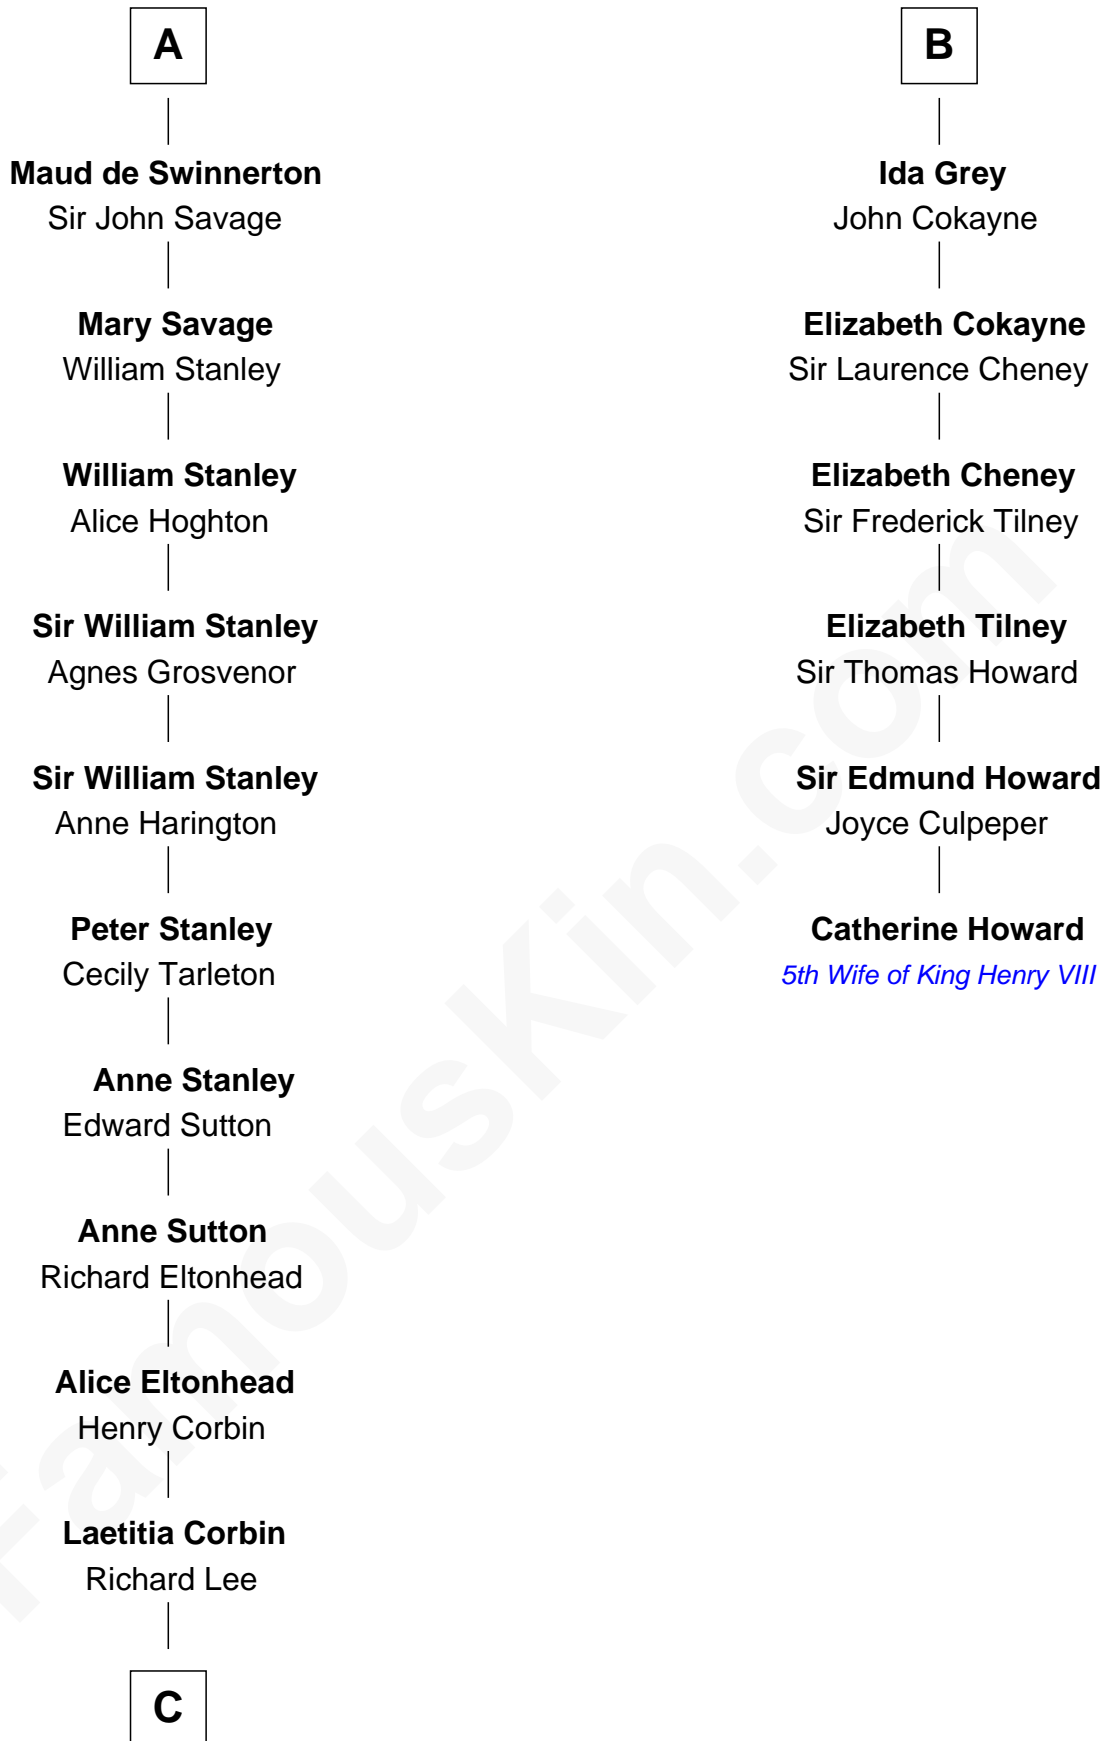

# FamousKin.com Relationship Chart of

**General Robert E. Lee**

*Confederate Army - U.S. Civil War*

12th cousin 8 times removed of

**Catherine Howard**

*5th Wife of King Henry VIII*

**William FitzPatrick**

Eleonore de Vitre

**C**

Henry Lee  
Mary Bland

Col. Henry Lee  
Lucy Grymes

Maj. Gen. Henry Lee  
Anne Hill Carter

General Robert E. Lee  
*Confederate Army - U.S. Civil War*

FamousKin.com