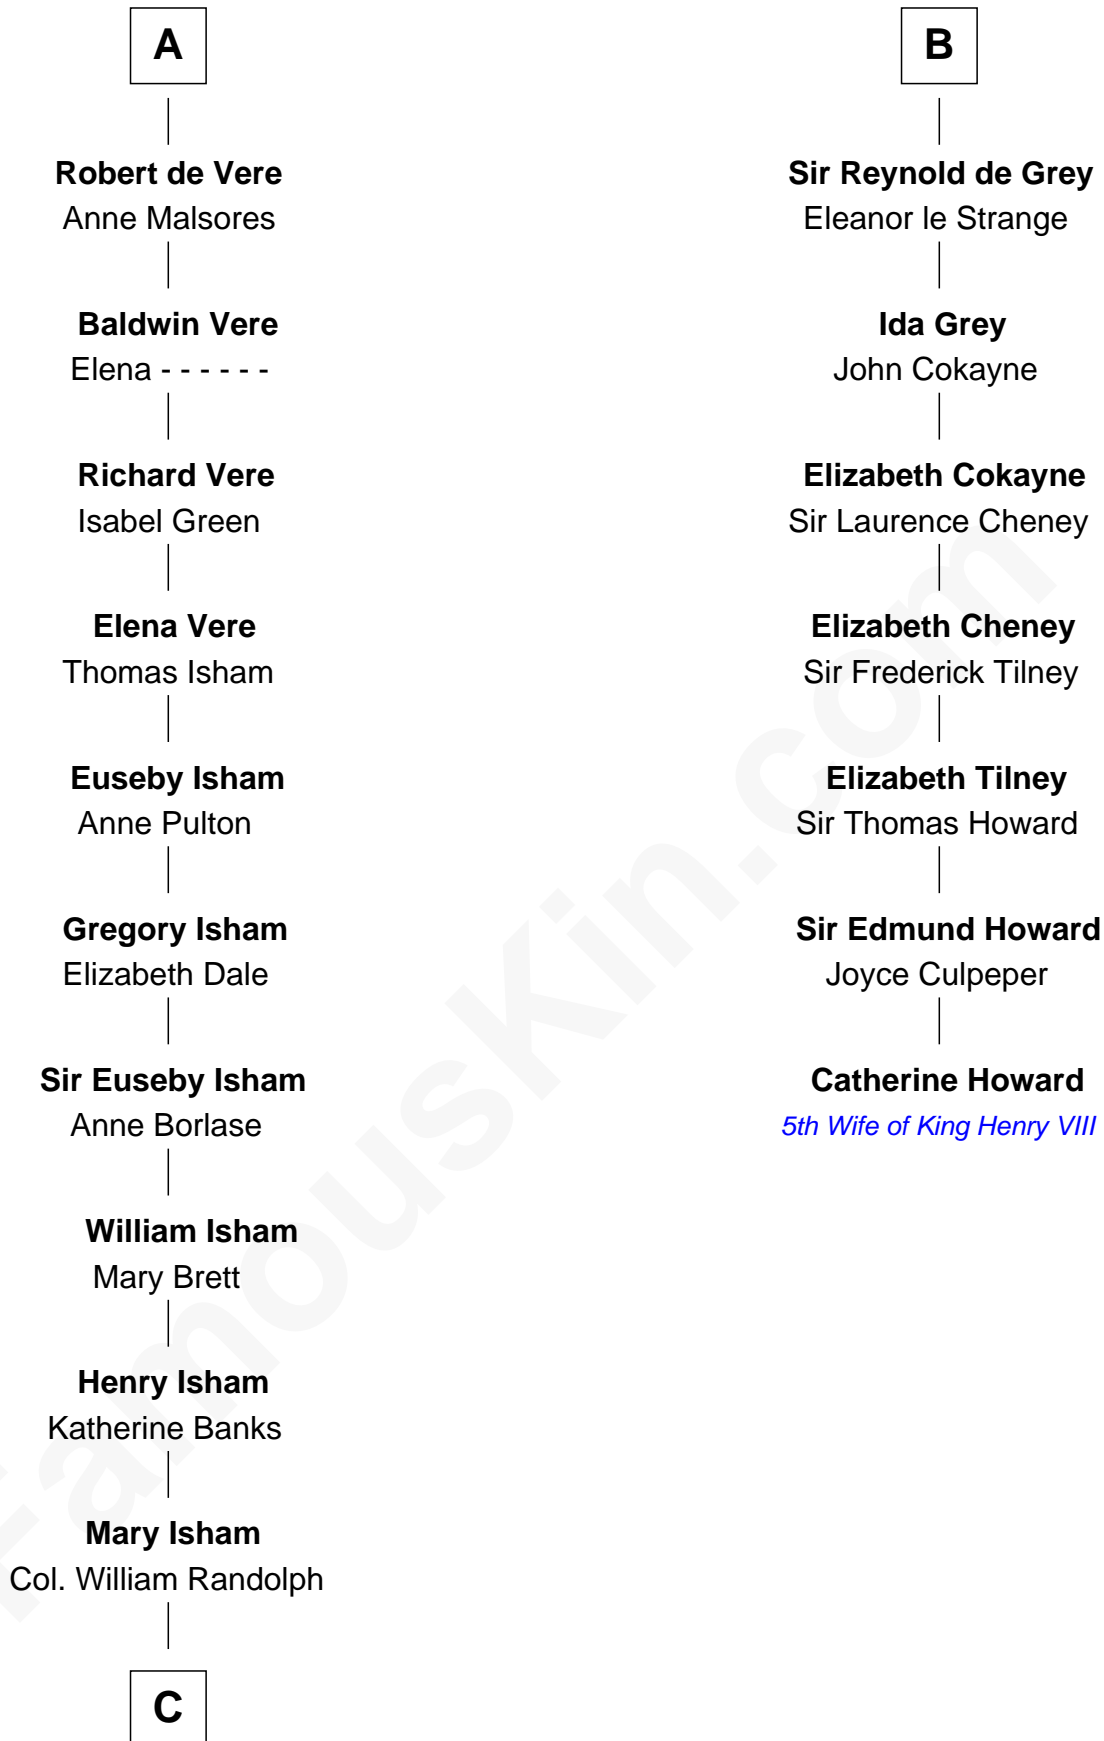

FamousKin.com Relationship Chart of

General Robert E. Lee

Confederate Army - U.S. Civil War

13th cousin 8 times removed of

Catherine Howard

5th Wife of King Henry VIII

C

—
Elizabeth Randolph

Richard Bland

—
Mary Bland

Henry Lee

—
Col. Henry Lee

Lucy Grymes

—
Maj. Gen. Henry Lee

Anne Hill Carter

—
General Robert E. Lee