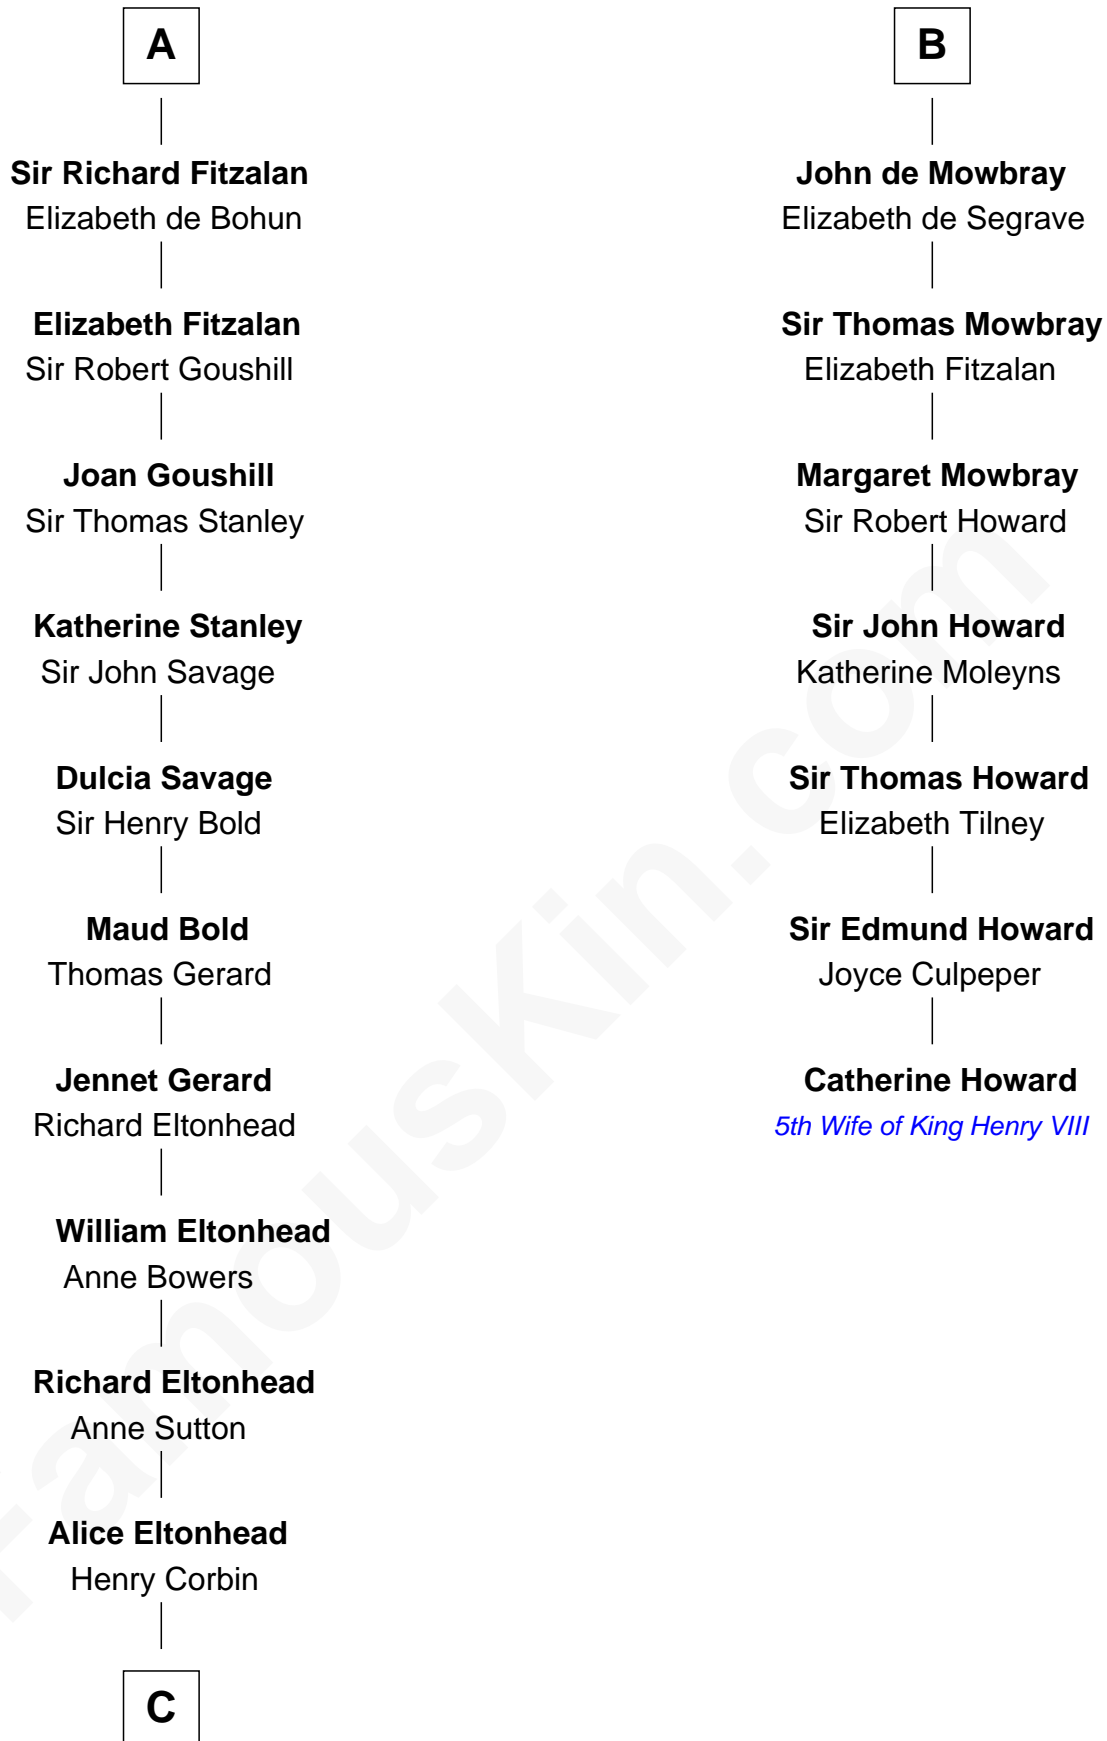

# FamousKin.com Relationship Chart of

**General Robert E. Lee**

*Confederate Army - U.S. Civil War*

13th cousin 8 times removed of

**Catherine Howard**

*5th Wife of King Henry VIII*

**Geoffrey de Mandeville**

Rohese de Vere

**C**

—  
**Laetitia Corbin**

Richard Lee

—  
**Henry Lee**

Mary Bland

—  
**Col. Henry Lee**

Lucy Grymes