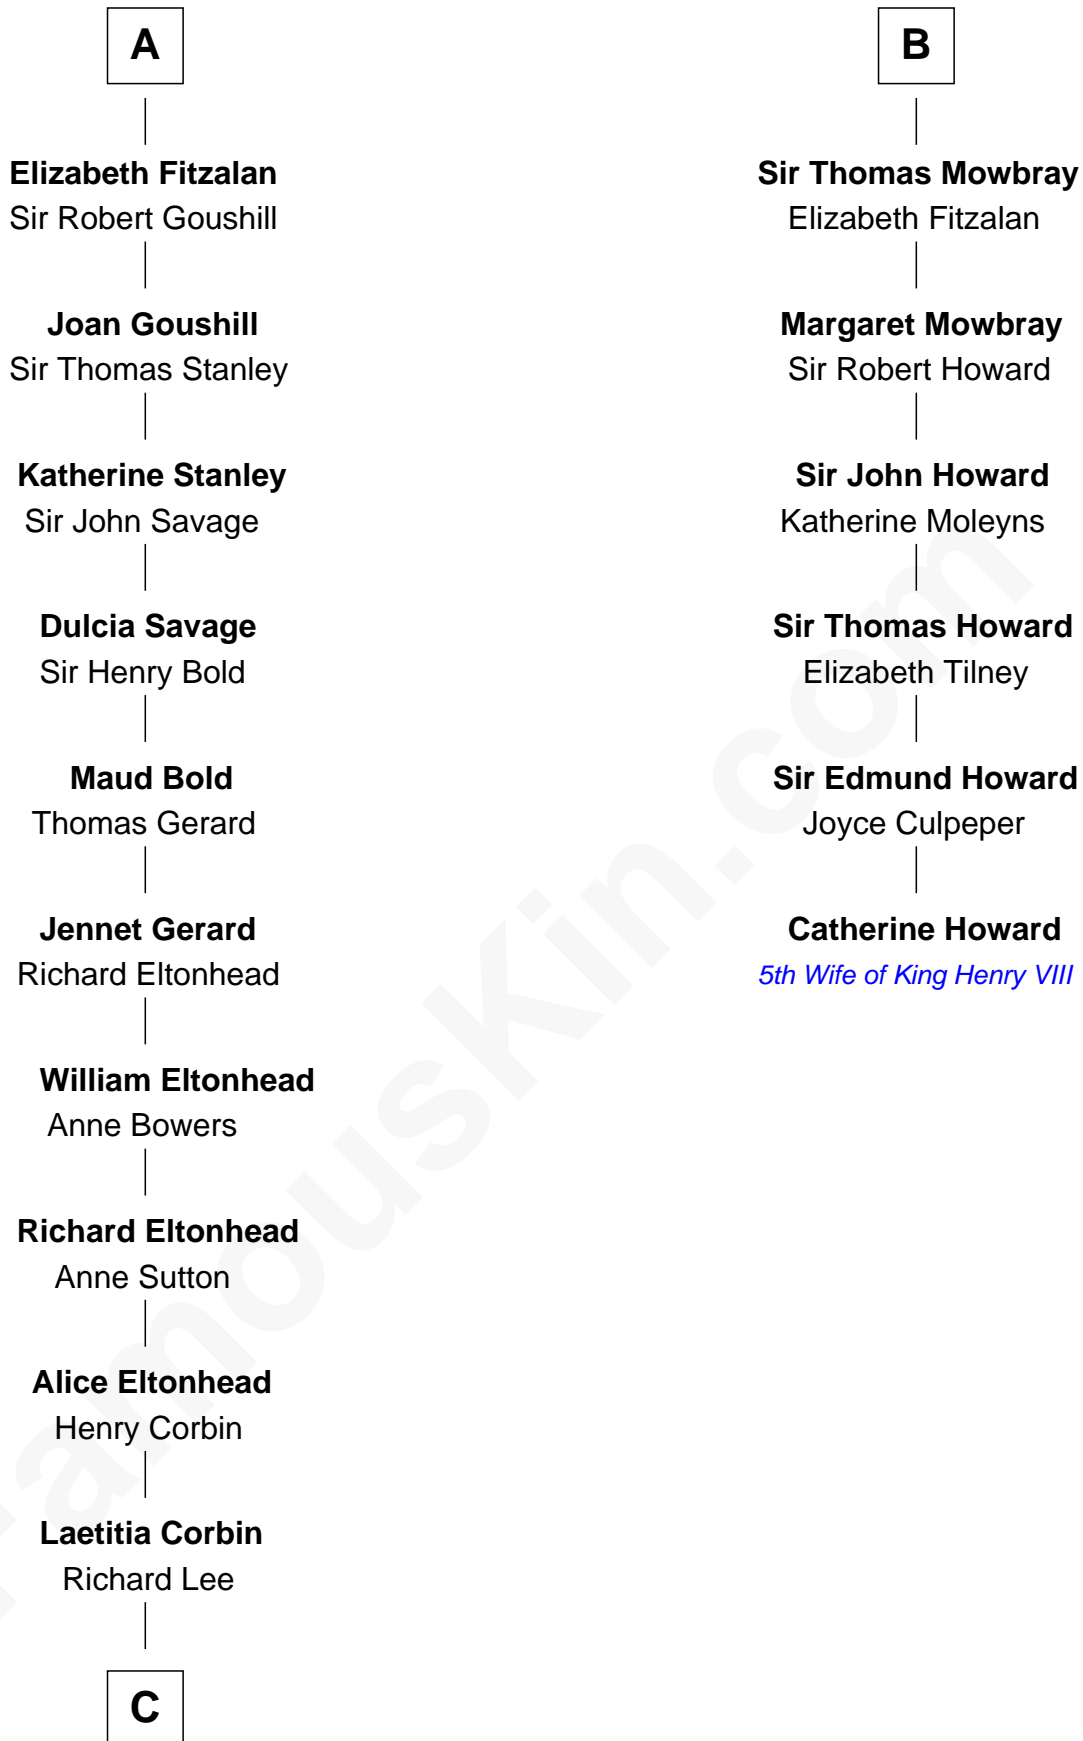

FamousKin.com Relationship Chart of

General Robert E. Lee

Confederate Army - U.S. Civil War

12th cousin 8 times removed of

Catherine Howard

5th Wife of King Henry VIII

Piers de Lutegareshale

Maud de Mandeville

C

Henry Lee
Mary Bland

Col. Henry Lee
Lucy Grymes

Maj. Gen. Henry Lee
Anne Hill Carter

General Robert E. Lee
Confederate Army - U.S. Civil War

FamousKin.com