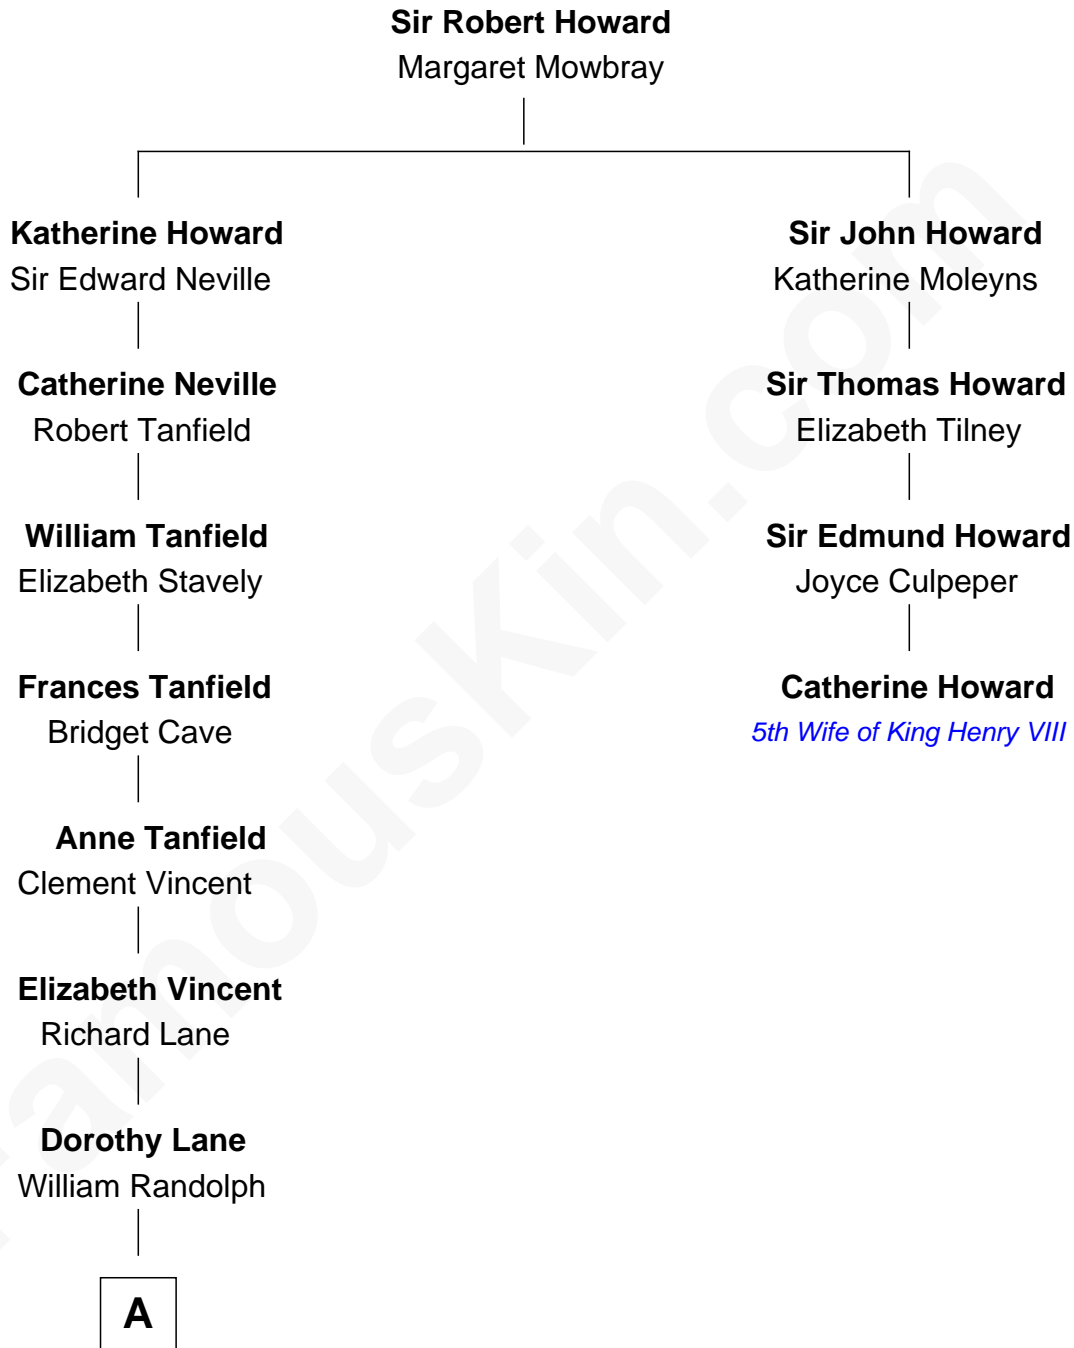

FamousKin.com Relationship Chart of

General Robert E. Lee

Confederate Army - U.S. Civil War

3rd cousin 10 times removed of

Catherine Howard

5th Wife of King Henry VIII

A

Richard Randolph

Elizabeth Ryland

Col. William Randolph

Mary Isham

Elizabeth Randolph

Richard Bland

Mary Bland

Henry Lee

Col. Henry Lee