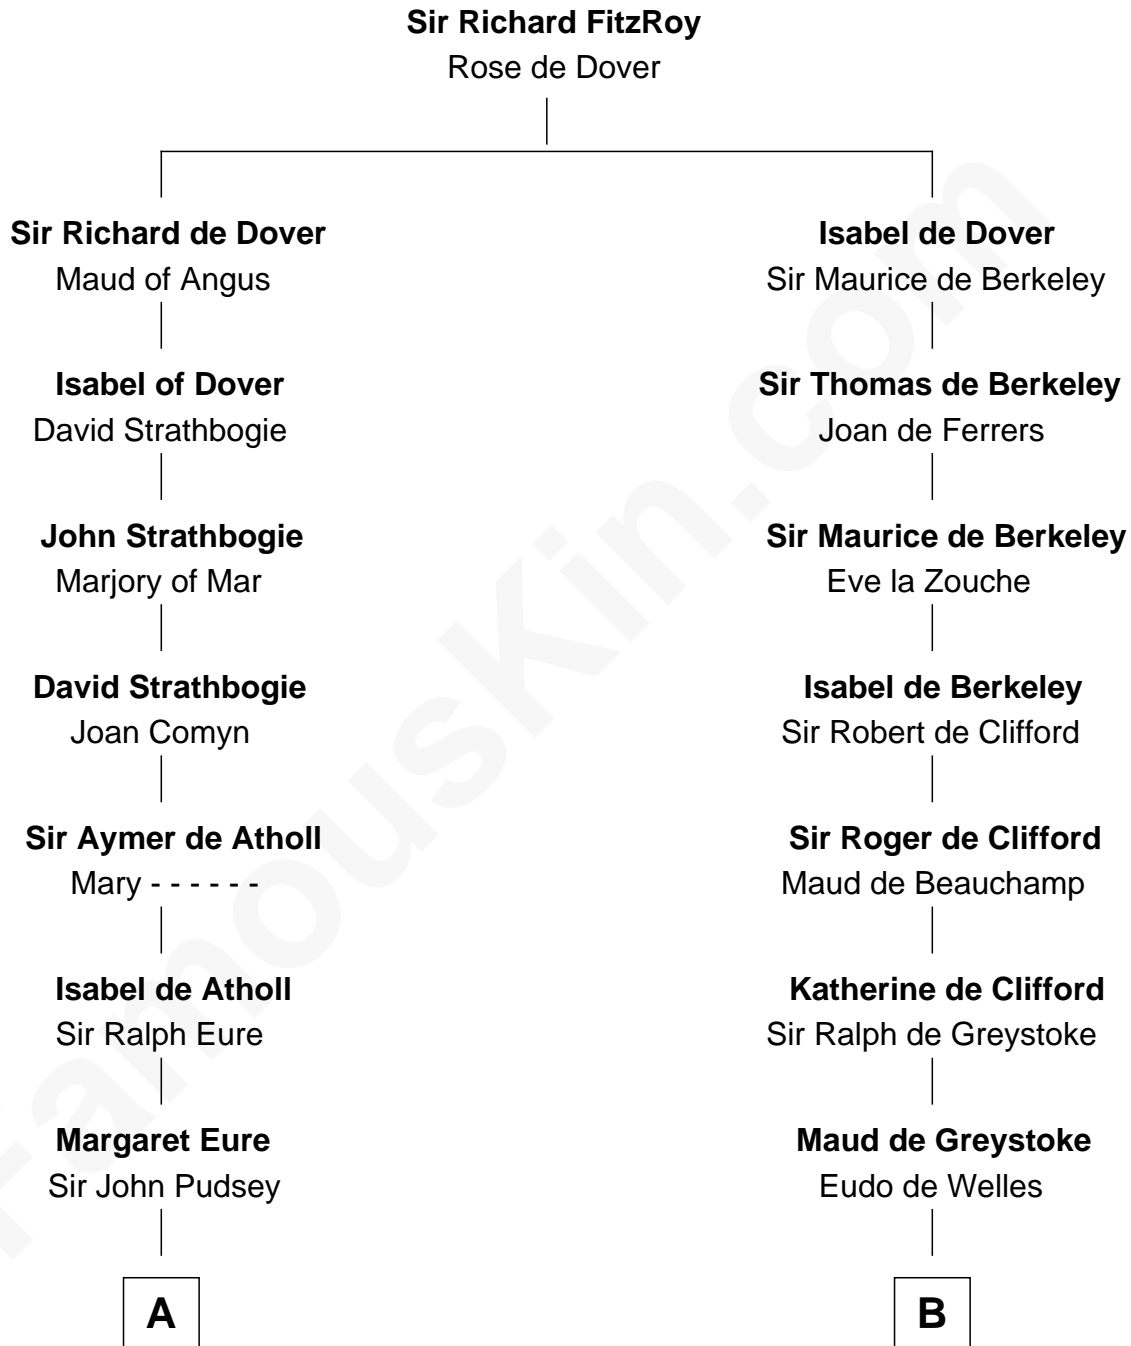

FamousKin.com Relationship Chart of

General Robert E. Lee

Confederate Army - U.S. Civil War

20th cousin 1 time removed of

Ralph Waldo Emerson

American Poet

C

Laetitia Corbin

Richard Lee

Henry Lee

Mary Bland

Col. Henry Lee

Lucy Grymes

Maj. Gen. Henry Lee

Anne Hill Carter

General Robert E. Lee