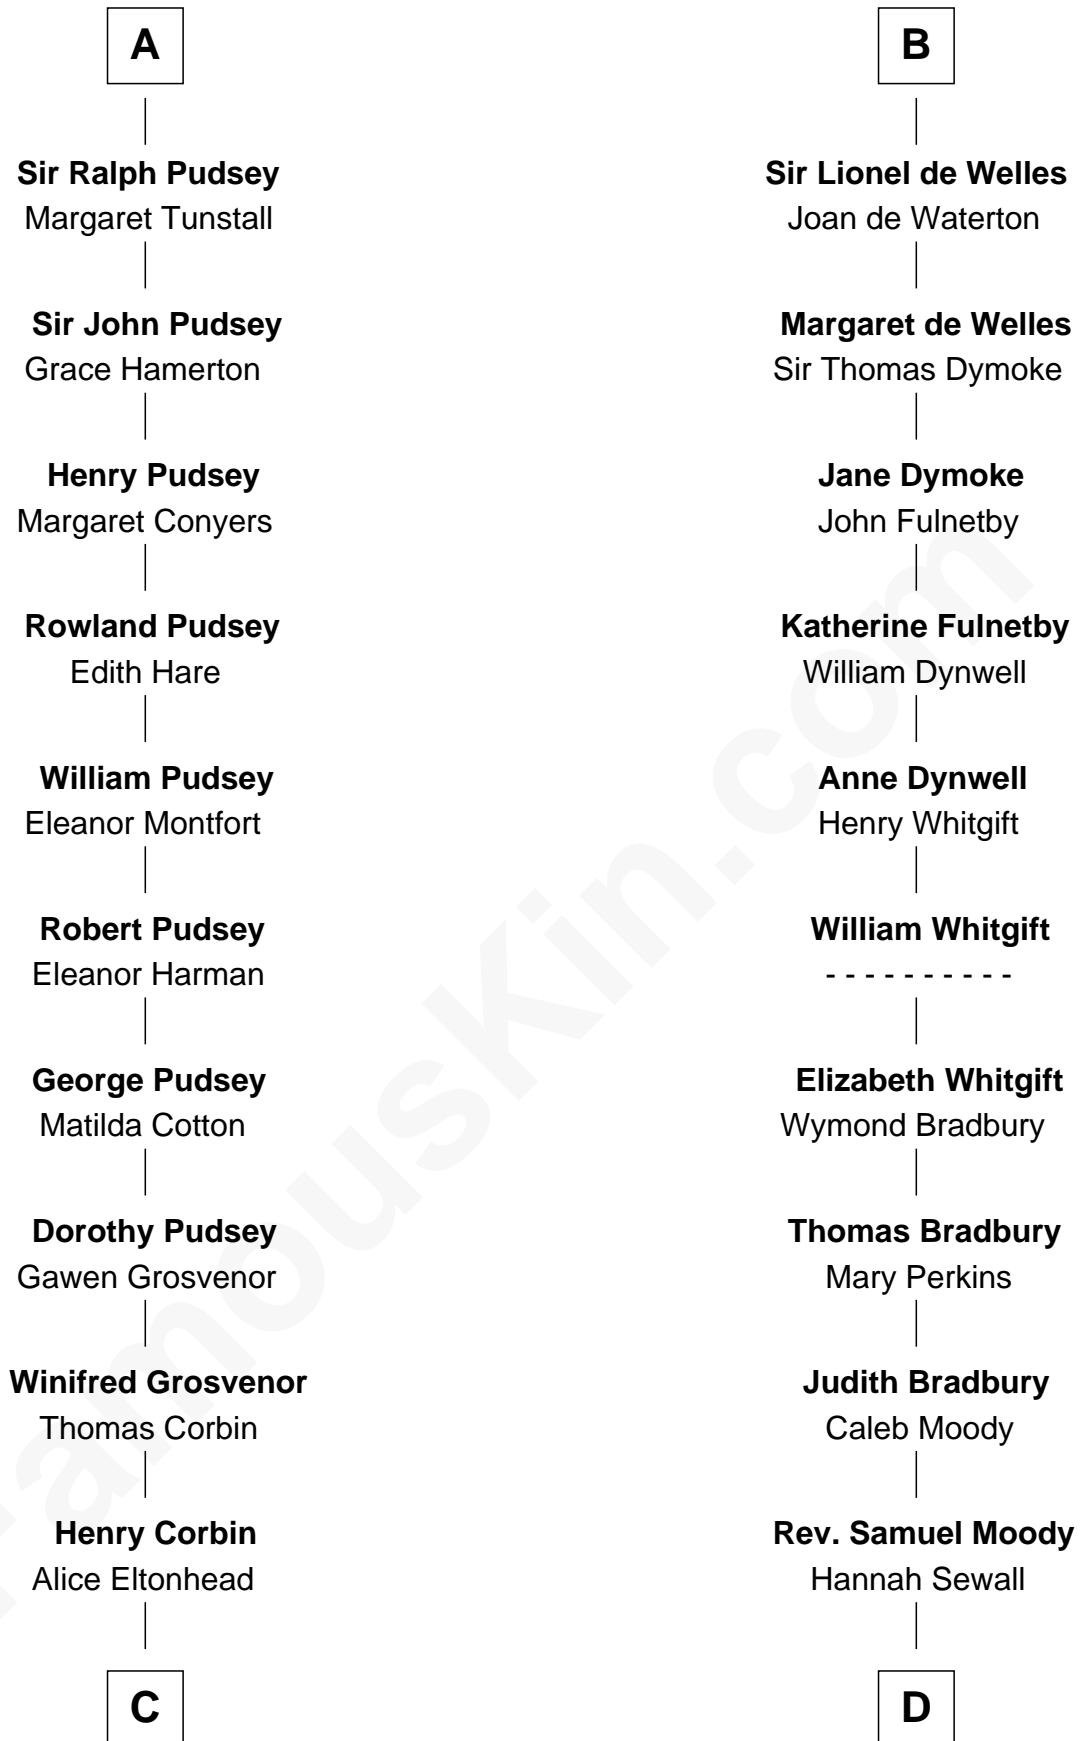

FamousKin.com Relationship Chart of

General Robert E. Lee

Confederate Army - U.S. Civil War

20th cousin 1 time removed of

Ralph Waldo Emerson

American Poet

C

Laetitia Corbin

Richard Lee

Henry Lee

Mary Bland

Col. Henry Lee

Lucy Grymes

Maj. Gen. Henry Lee

Anne Hill Carter

General Robert E. Lee