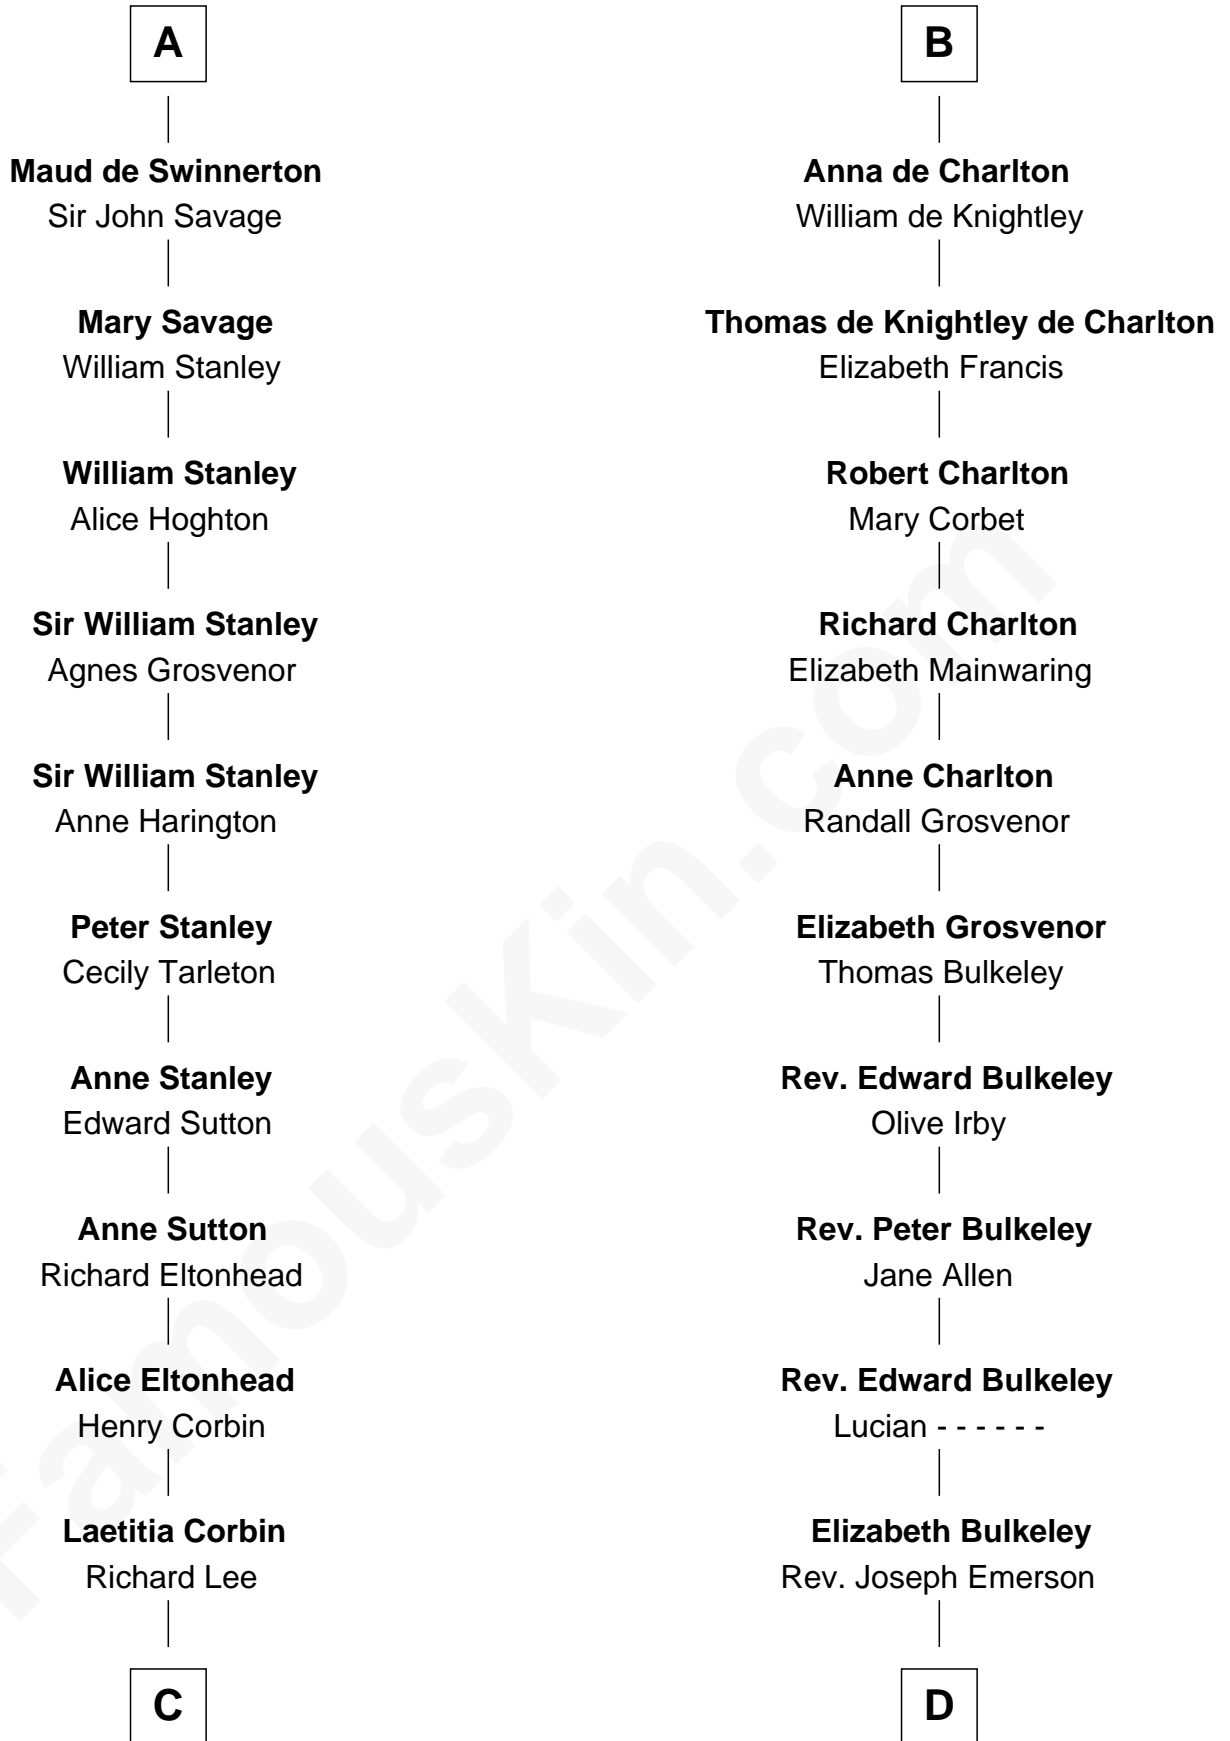

# FamousKin.com Relationship Chart of

**General Robert E. Lee**

*Confederate Army - U.S. Civil War*

20th cousin 1 time removed of

**Ralph Waldo Emerson**

*American Poet*

**Alan of Galloway**

Helen de l'Isle

**C**

**Henry Lee**  
Mary Bland

**Col. Henry Lee**  
Lucy Grymes

**Maj. Gen. Henry Lee**  
Anne Hill Carter

**General Robert E. Lee**  
*Confederate Army - U.S. Civil War*

**D**

**Edward Emerson**  
Rebecca Waldo