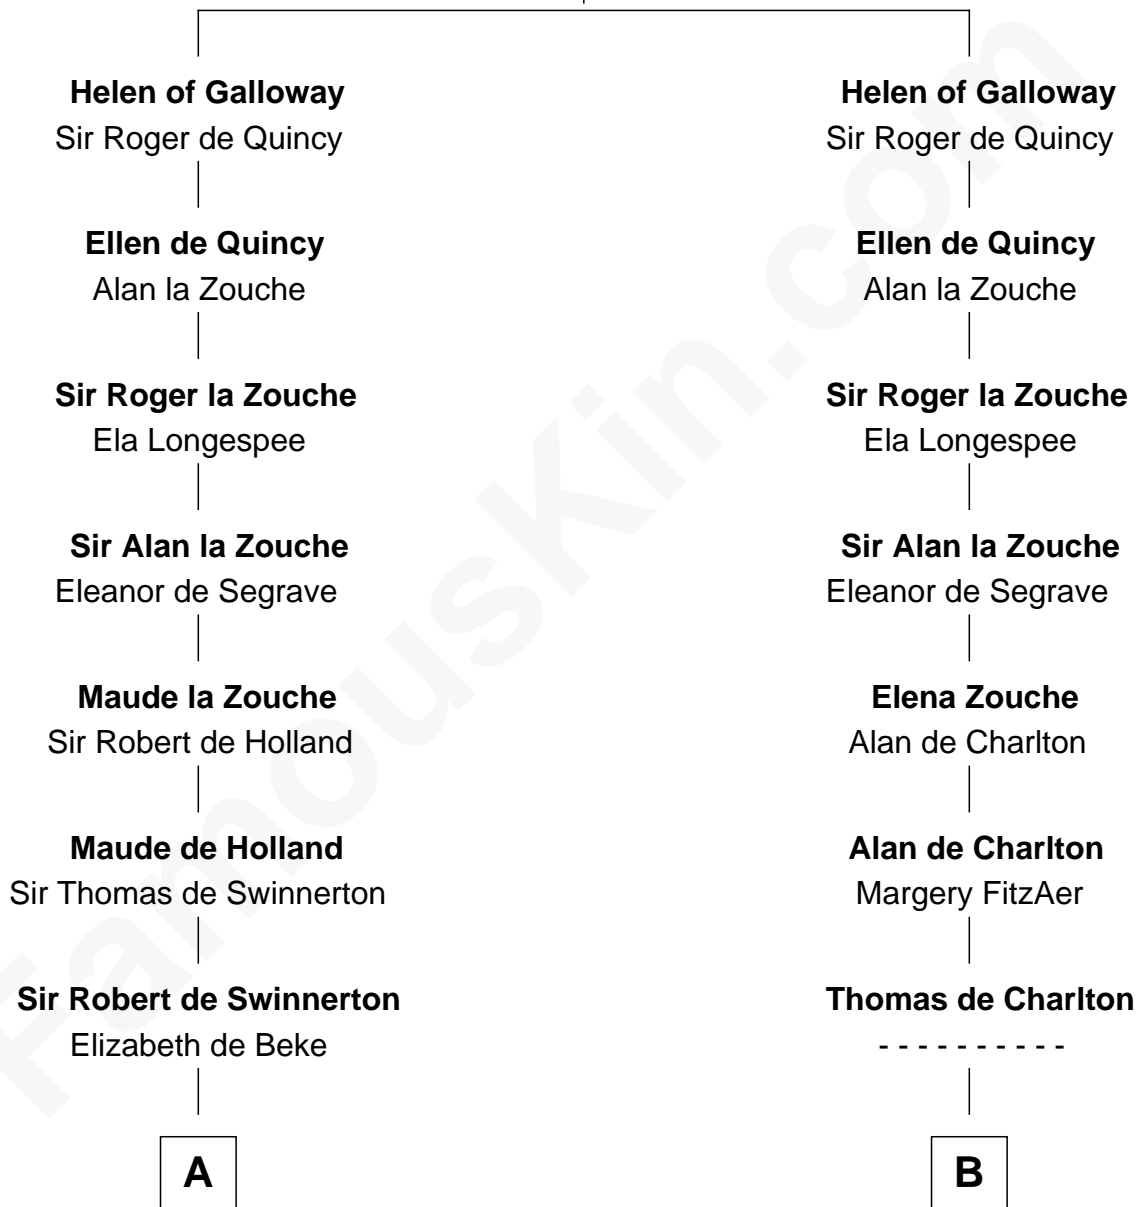

# FamousKin.com Relationship Chart of

**General Robert E. Lee**

*Confederate Army - U.S. Civil War*

20th cousin 1 time removed of

**Ralph Waldo Emerson**

*American Poet*

**Alan of Galloway**

Helen de l'Isle

**C**

**Henry Lee**  
Mary Bland

**Col. Henry Lee**  
Lucy Grymes

**Maj. Gen. Henry Lee**  
Anne Hill Carter

**General Robert E. Lee**  
*Confederate Army - U.S. Civil War*

**D**

**Edward Emerson**  
Rebecca Waldo