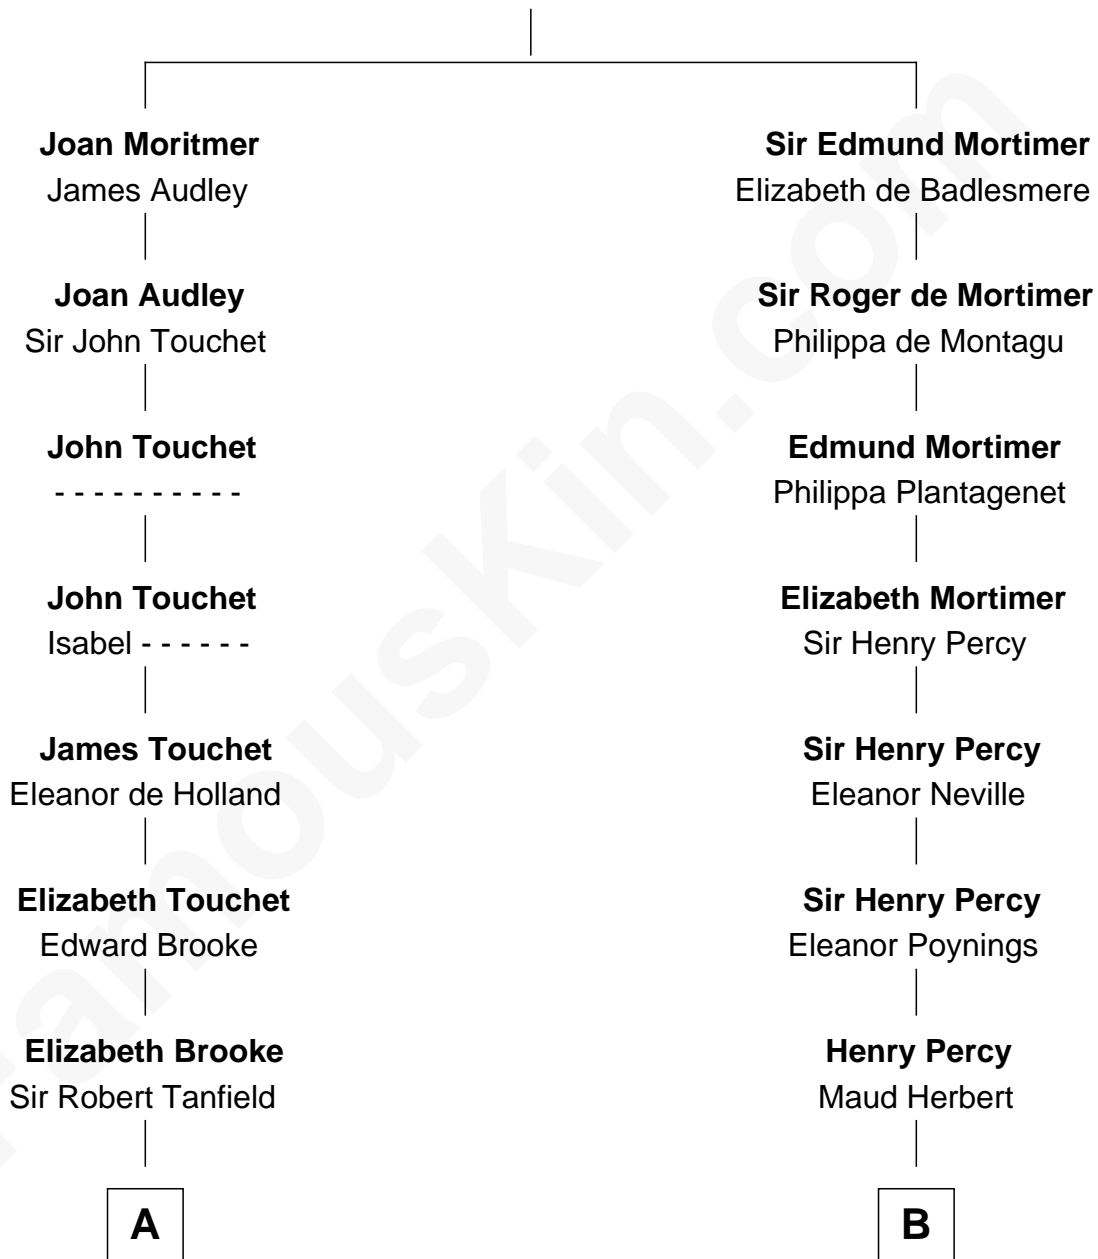

FamousKin.com Relationship Chart of

General Robert E. Lee

Confederate Army - U.S. Civil War

19th cousin 2 times removed of

Admiral Richard Byrd

Polar Explorer

Roger de Mortimer

Joan de Geneville

C

Col. Henry Lee

Lucy Grymes

Maj. Gen. Henry Lee

Anne Hill Carter

General Robert E. Lee

Confederate Army - U.S. Civil War

D

Thomas Taylor Byrd

Mary Armistead

Richard Evelyn Byrd

Anne Harrison

Col. William Byrd

Jane Meriwether Rivers

Richard Evelyn Byrd

Eleanor Bolling Flood