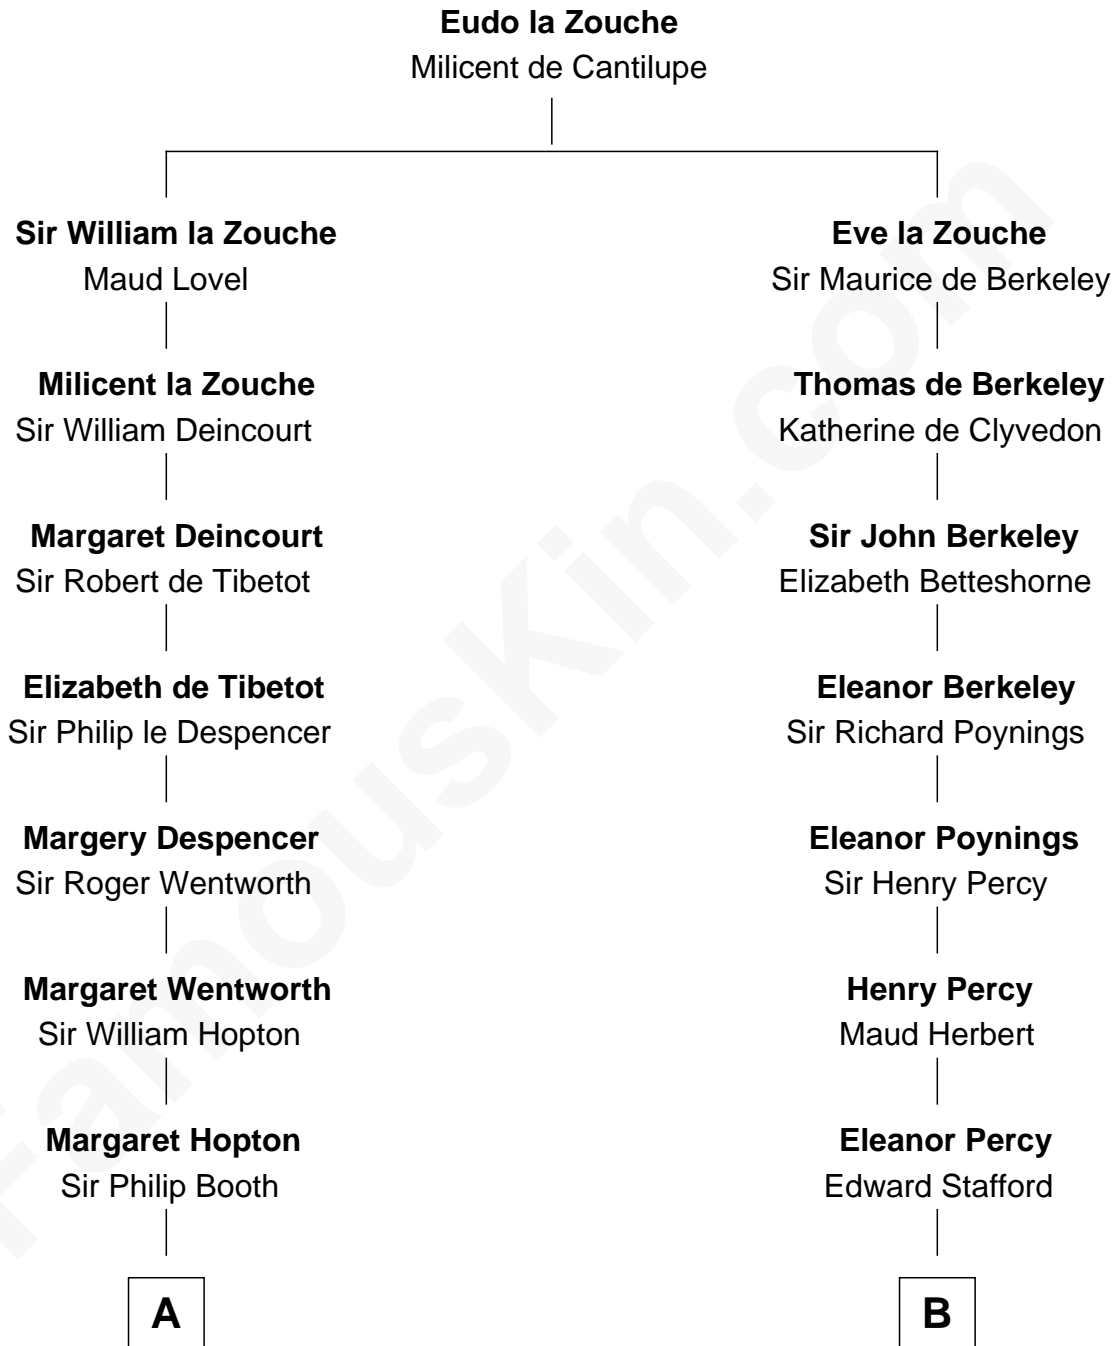

FamousKin.com Relationship Chart of

General Robert E. Lee

Confederate Army - U.S. Civil War

18th cousin 2 times removed of

Admiral Richard Byrd

Polar Explorer

C

Maj. Gen. Henry Lee

Anne Hill Carter

General Robert E. Lee

Confederate Army - U.S. Civil War

D

Richard Evelyn Byrd

Anne Harrison

Col. William Byrd

Jane Meriwether Rivers