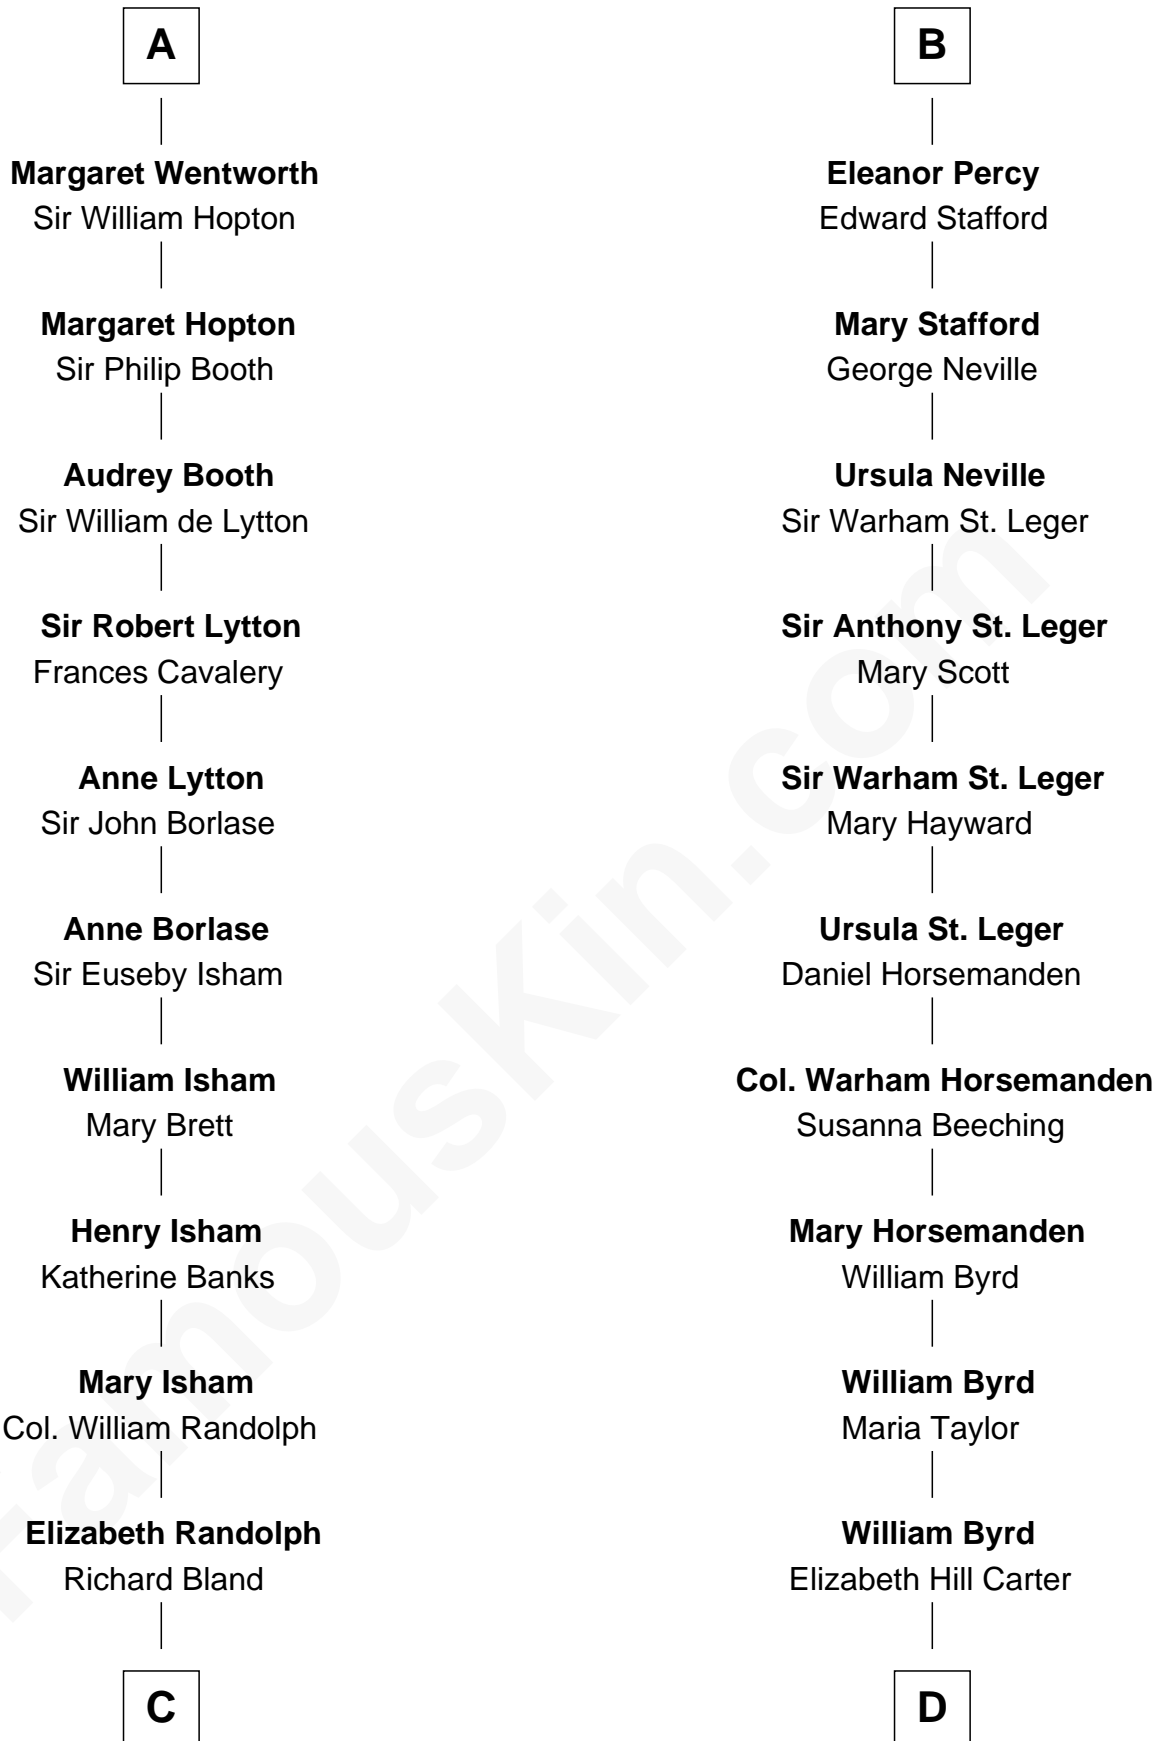

FamousKin.com Relationship Chart of

General Robert E. Lee

Confederate Army - U.S. Civil War

20th cousin 1 time removed of

Admiral Richard Byrd

Polar Explorer

Sir William de Ferrers

*with wife
Sibyl Marshal*

Sir William Deincourt
Milicent la Zouche

Sir John Berkeley
Elizabeth Betteshorne

Margaret Deincourt
Sir Robert de Tibetot

Eleanor Berkeley
Sir Richard Poynings

Elizabeth de Tibetot
Sir Philip le Despencer

Eleanor Poynings
Sir Henry Percy

Margery Despencer
Sir Roger Wentworth

Henry Percy
Maud Herbert

A

B

C

Mary Bland

Henry Lee