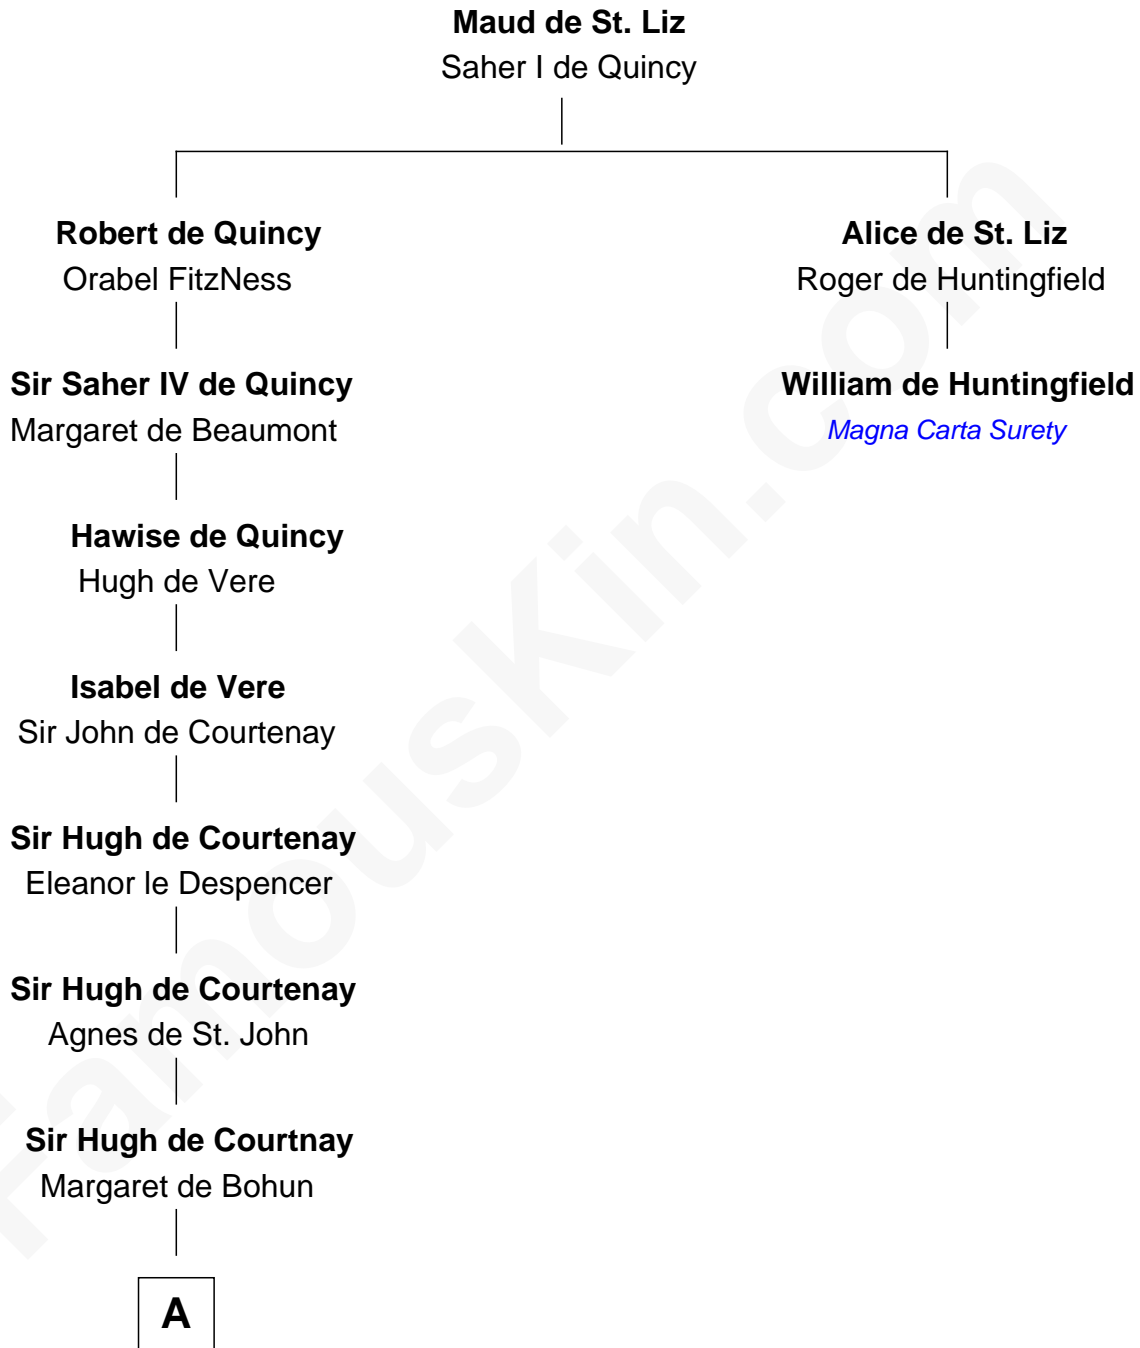

# FamousKin.com Relationship Chart of

**General Robert E. Lee**

*Confederate Army - U.S. Civil War*

1st cousin 20 times removed of

**William de Huntingfield**

*Magna Carta Surety*

**A**

**Elizabeth de Courtnay**

Sir Andrew Luttrell

**Sir Hugh Luttrell**

Catherine de Beaumont

**Elizabeth Luttrell**

John Stratton

**Elizabeth Stratton**

John Andrews

**Elizabeth Andrews**

Sir Thomas de Windsor

**Sir Andrews de Windsor**

Elizabeth Blount

**Edith Windsor**

George Ludlow

**Thomas Ludlow**

Jane Pyle

**Gabriel Ludlow**