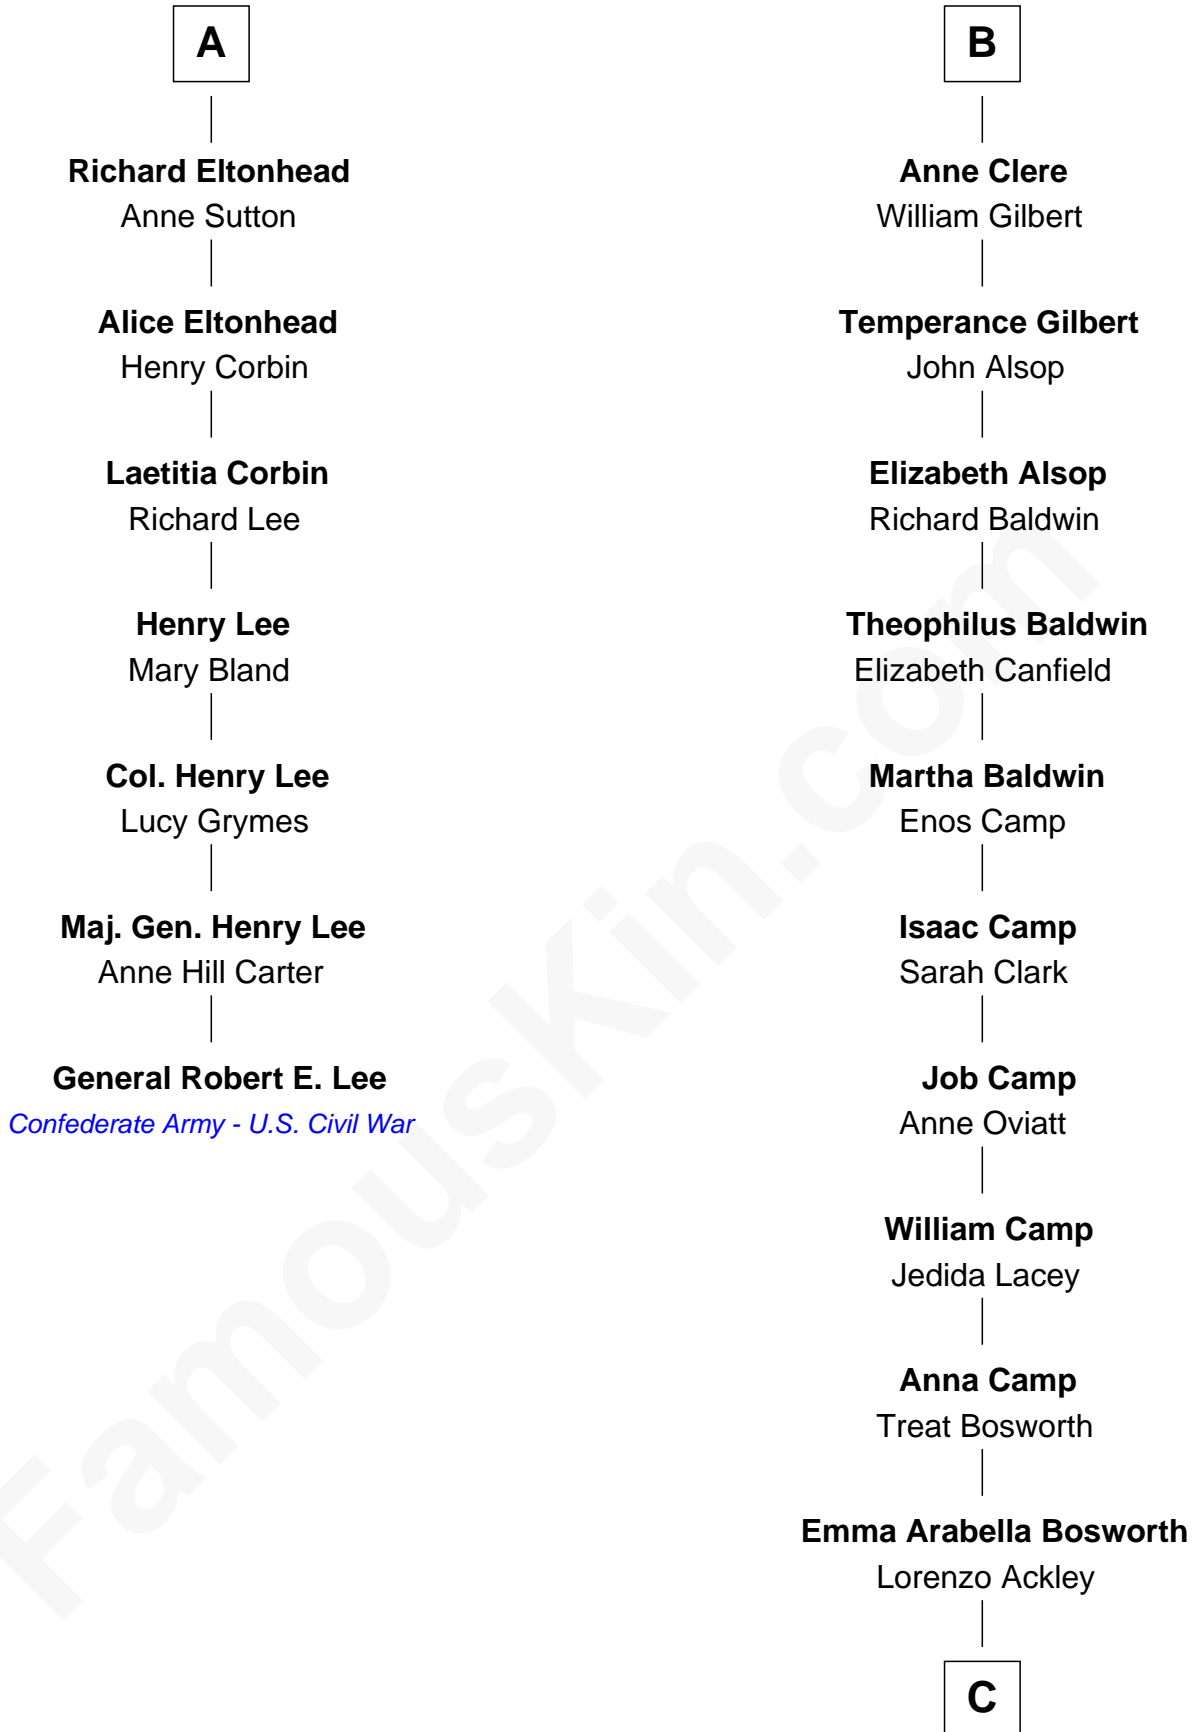

FamousKin.com Relationship Chart of

General Robert E. Lee

Confederate Army - U.S. Civil War

13th cousin 8 times removed of

Sydney Biddle Barrows

Mayflower Madam

Sir Richard Fitzalan

Elizabeth de Bohun

Sir William Beauchamp

Joan Beauchamp

James Butler

Sir Thomas Butler

Anne Hankeford

Margaret Butler

Sir William Boleyn

Alice Boleyn

Sir Robert Clere

Sir John Clere

Anne Tyrrell

Sir Edmund Clere

Frances Fulmerston

B

C

Helen Eva Ackley
William Gildersleeve Parke

Elizabeth Parke
Percy Ballantine

John Boyd Ballantine
Anne L. Crawford

Jeannette Ballantine
Donald Byers Barrows

Sydney Biddle Barrows
Mayflower Madam