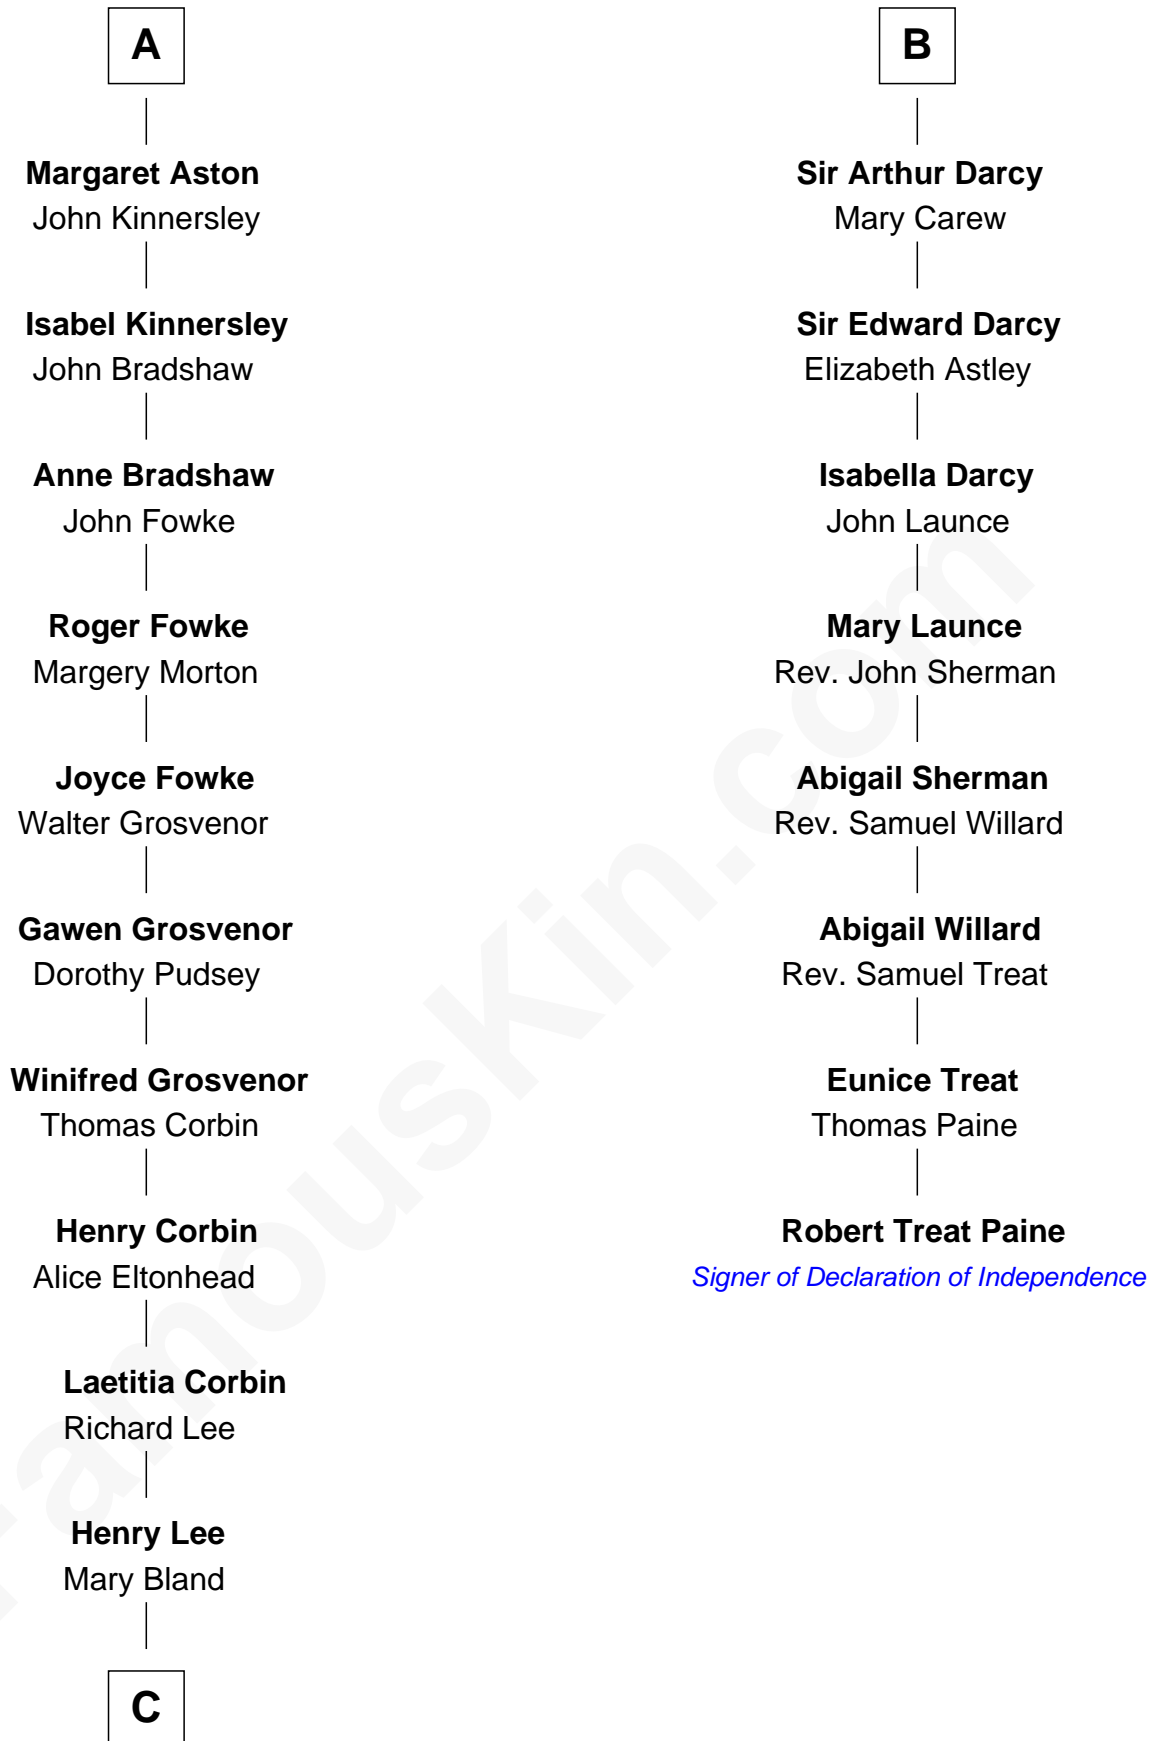

# FamousKin.com Relationship Chart of

**General Robert E. Lee**

*Confederate Army - U.S. Civil War*

14th cousin 5 times removed of

**Robert Treat Paine**

*Signer of the Declaration of Independence*

**C**

Col. Henry Lee

Lucy Grymes

Maj. Gen. Henry Lee

Anne Hill Carter

General Robert E. Lee

*Confederate Army - U.S. Civil War*

FamousKin.com