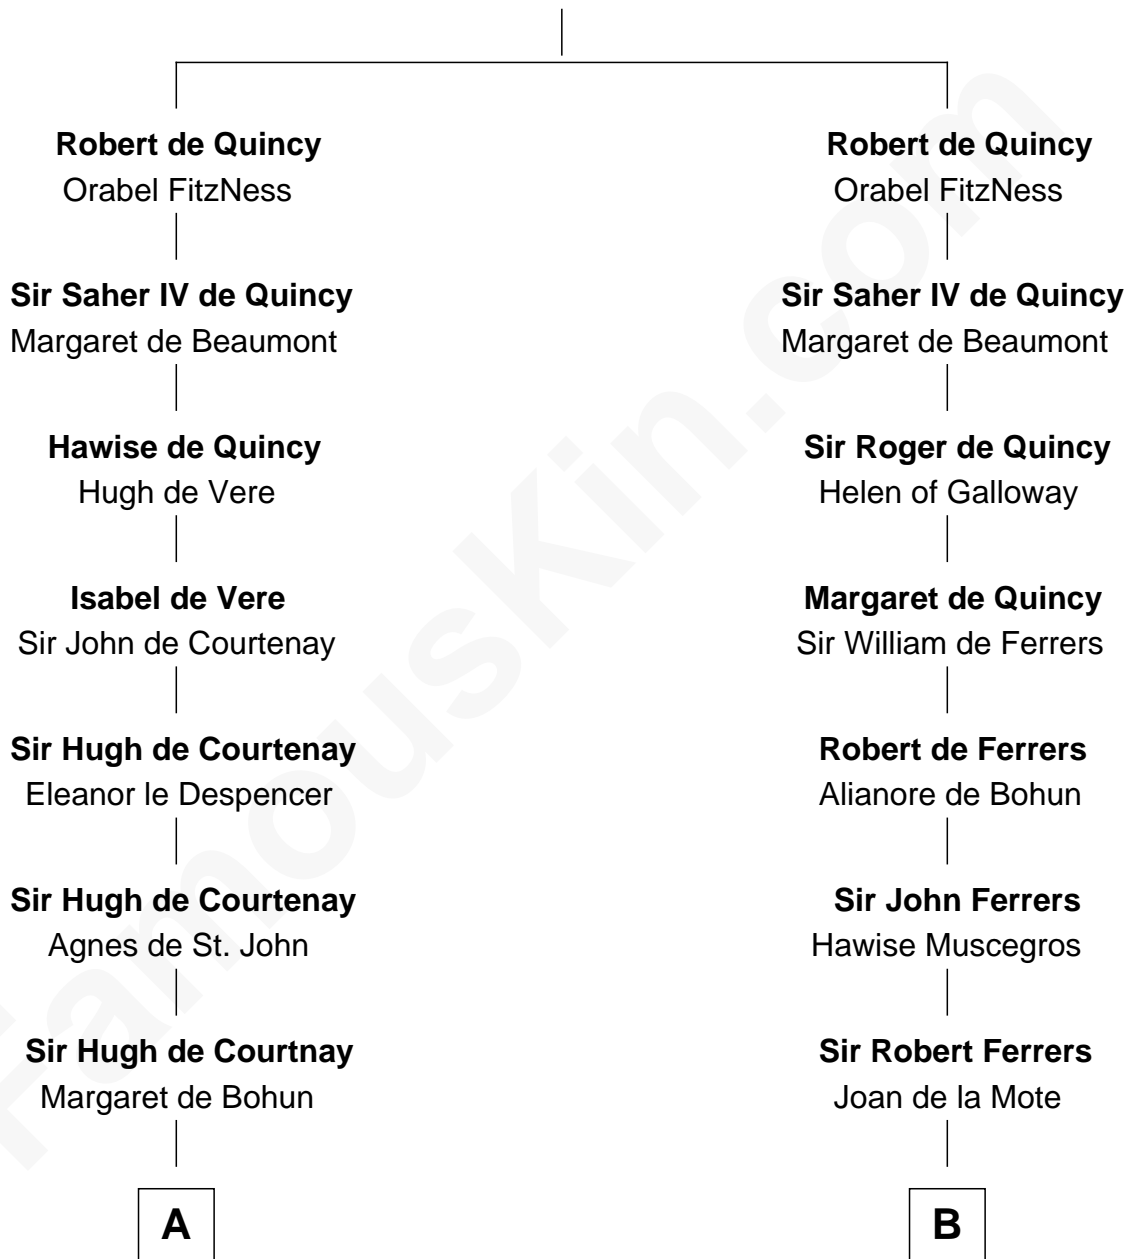

Saher I de Quincy

Maud de St. Liz