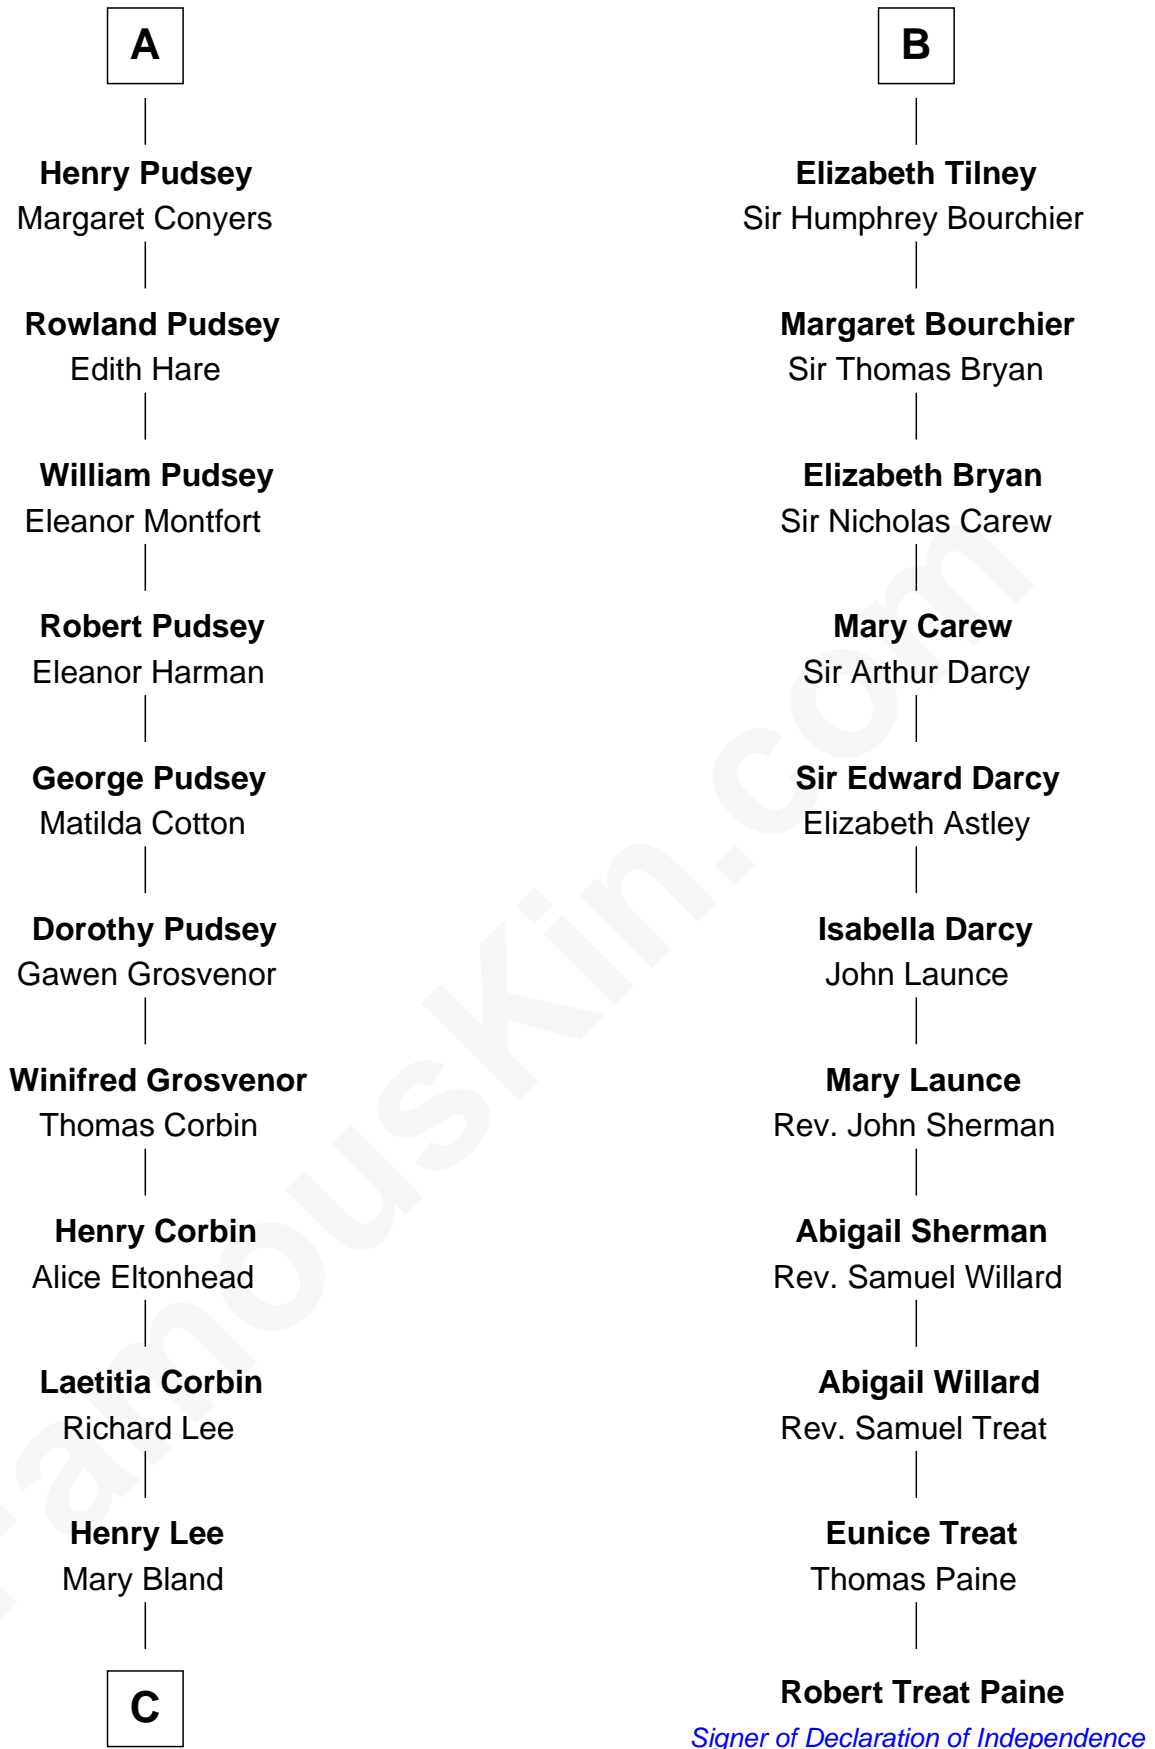

FamousKin.com Relationship Chart of

General Robert E. Lee

Confederate Army - U.S. Civil War

17th cousin 2 times removed of

Robert Treat Paine

Signer of the Declaration of Independence

C

Col. Henry Lee

Lucy Grymes

Maj. Gen. Henry Lee

Anne Hill Carter

General Robert E. Lee

Confederate Army - U.S. Civil War

FamousKin.com