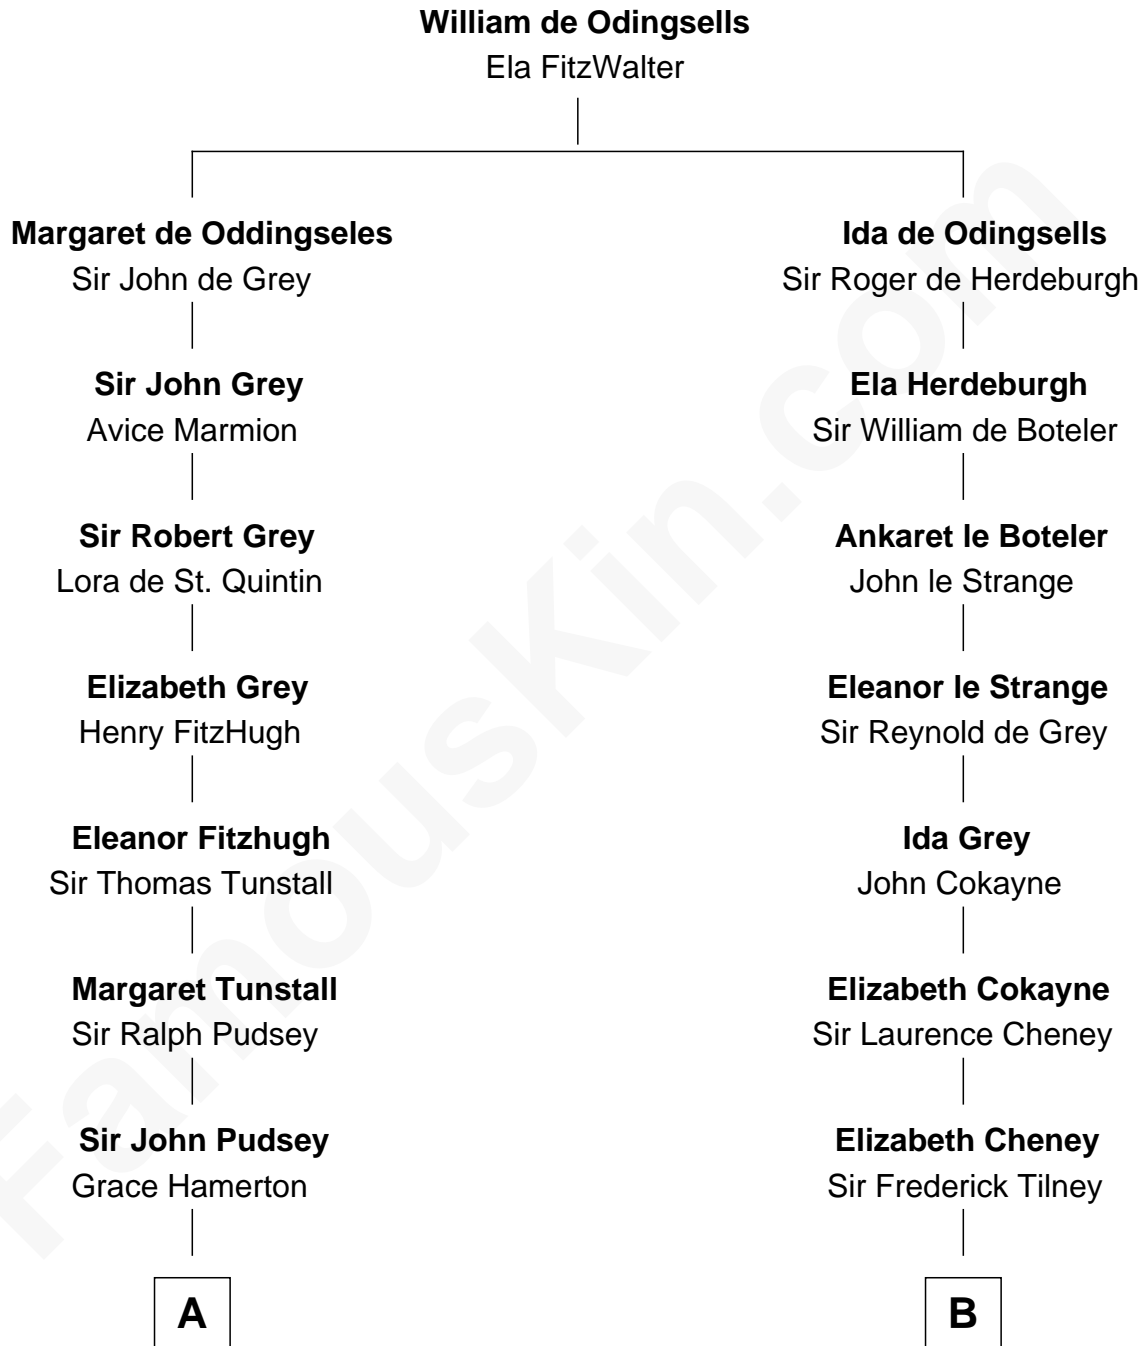

FamousKin.com Relationship Chart of

General Robert E. Lee

Confederate Army - U.S. Civil War

17th cousin 2 times removed of

Robert Treat Paine

Signer of the Declaration of Independence

C

Col. Henry Lee

Lucy Grymes

Maj. Gen. Henry Lee

Anne Hill Carter

General Robert E. Lee

Confederate Army - U.S. Civil War

FamousKin.com