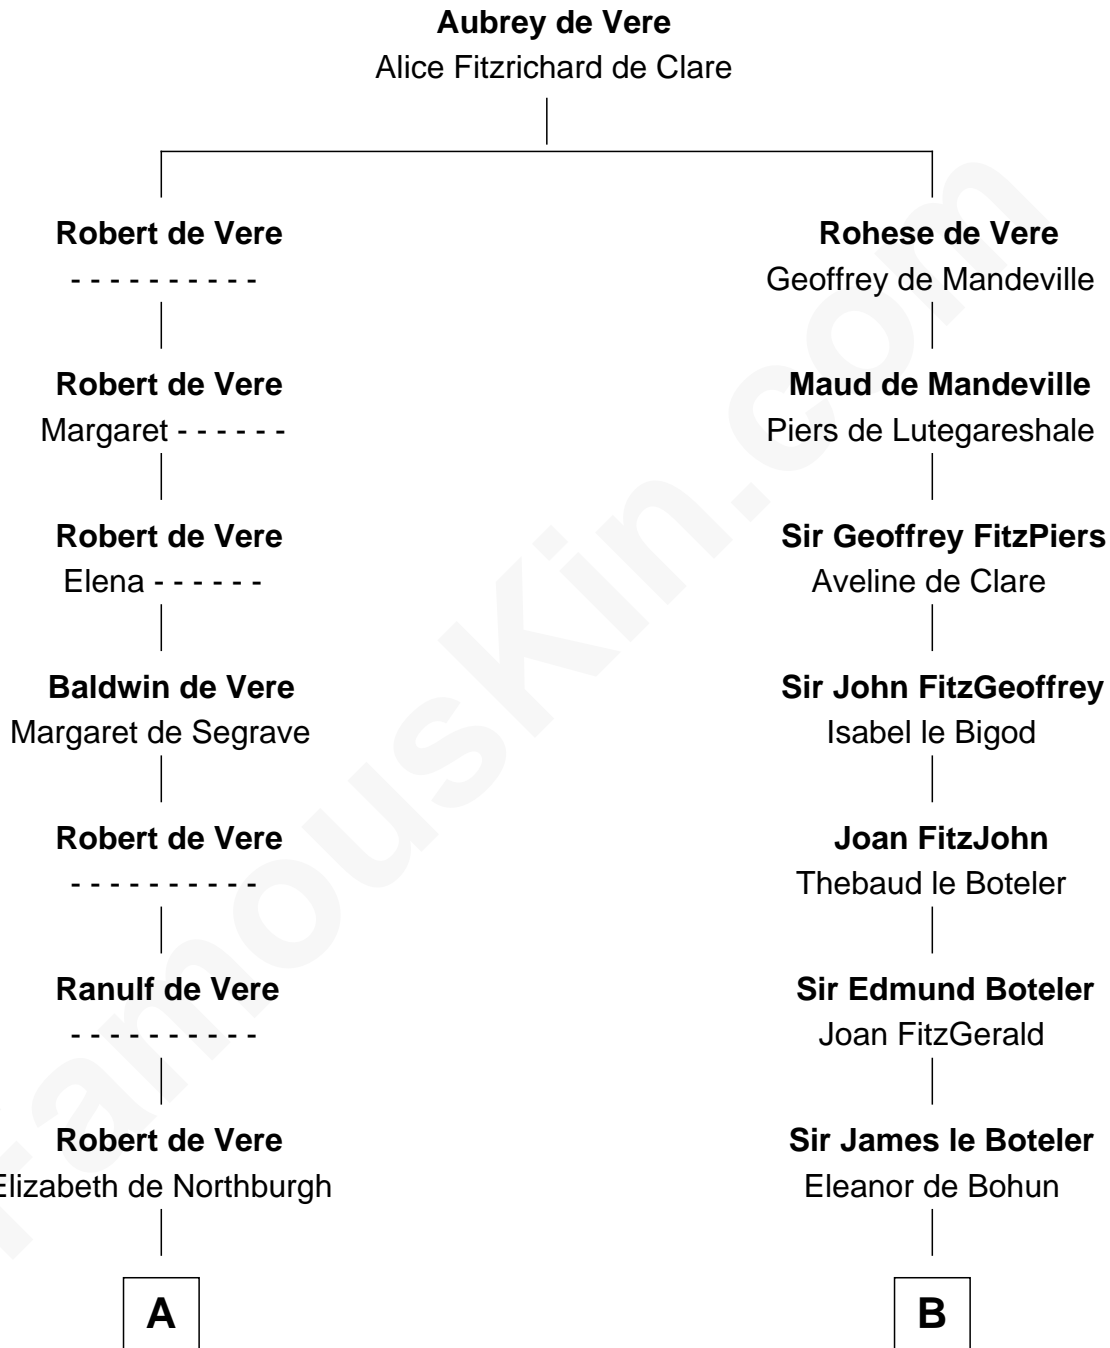

## Relationship Chart of

**General Robert E. Lee**

*Confederate Army - U.S. Civil War*

21st cousin of

**Robert Treat Paine**

*Signer of the Declaration of Independence*

**C**

**Elizabeth Randolph**

Richard Bland

**Mary Bland**

Henry Lee

**Col. Henry Lee**

Lucy Grymes

**Maj. Gen. Henry Lee**

Anne Hill Carter

**General Robert E. Lee**