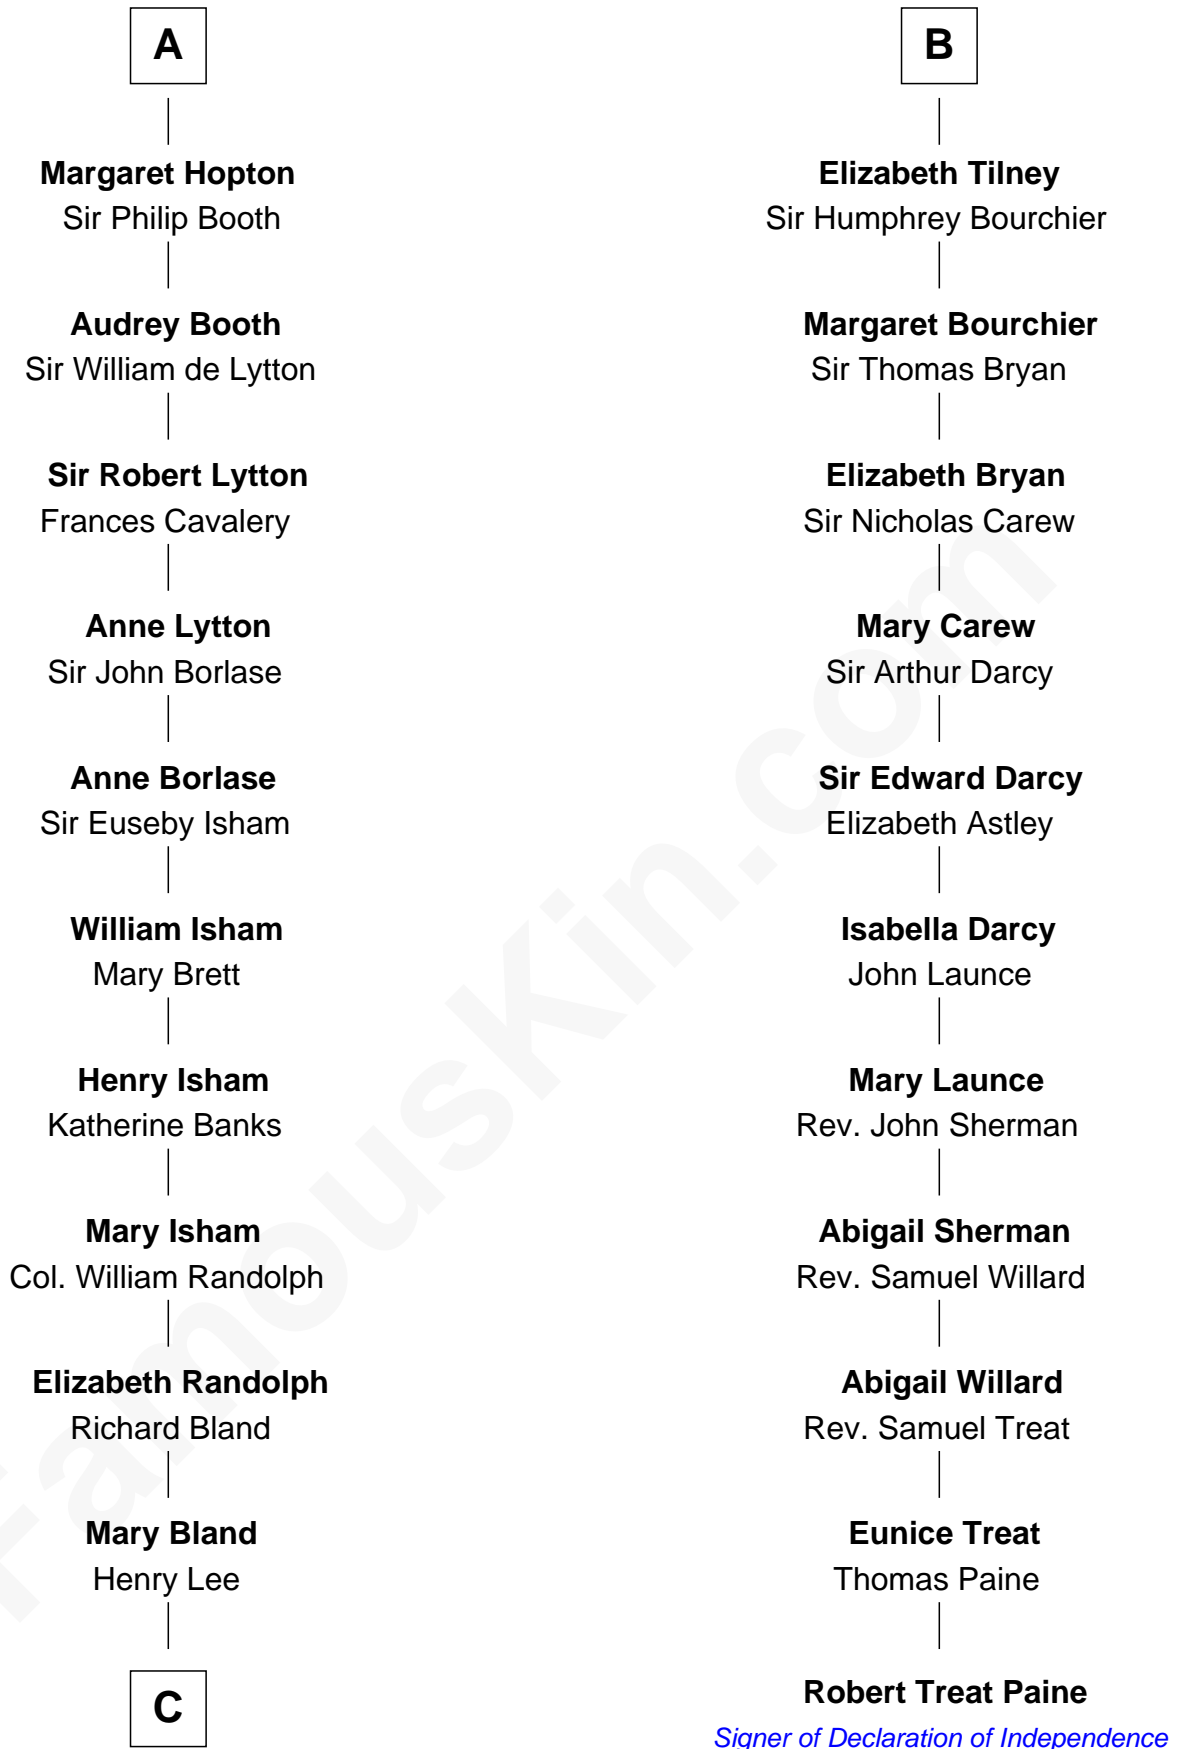

FamousKin.com Relationship Chart of

General Robert E. Lee

Confederate Army - U.S. Civil War

17th cousin 2 times removed of

Robert Treat Paine

Signer of the Declaration of Independence

Sir William de Cantilupe

Eve de Braiose

Milicent de Cantilupe

Eudo la Zouche

Sir William la Zouche

Maud Lovel

Milicent la Zouche

Sir William Deincourt

Margaret Deincourt

Joan de Cantilupe

Sir Henry de Hastings

Sir John de Hastings

Isabel de Valence

Elizabeth de Hastings

Sir Roger de Grey

Sir Reynold de Grey

Eleanor le Strange

Ida Grey

John Cokayne

Elizabeth Cokayne

Sir Laurence Cheney

Elizabeth Cheney

Sir Frederick Tilney

B

C