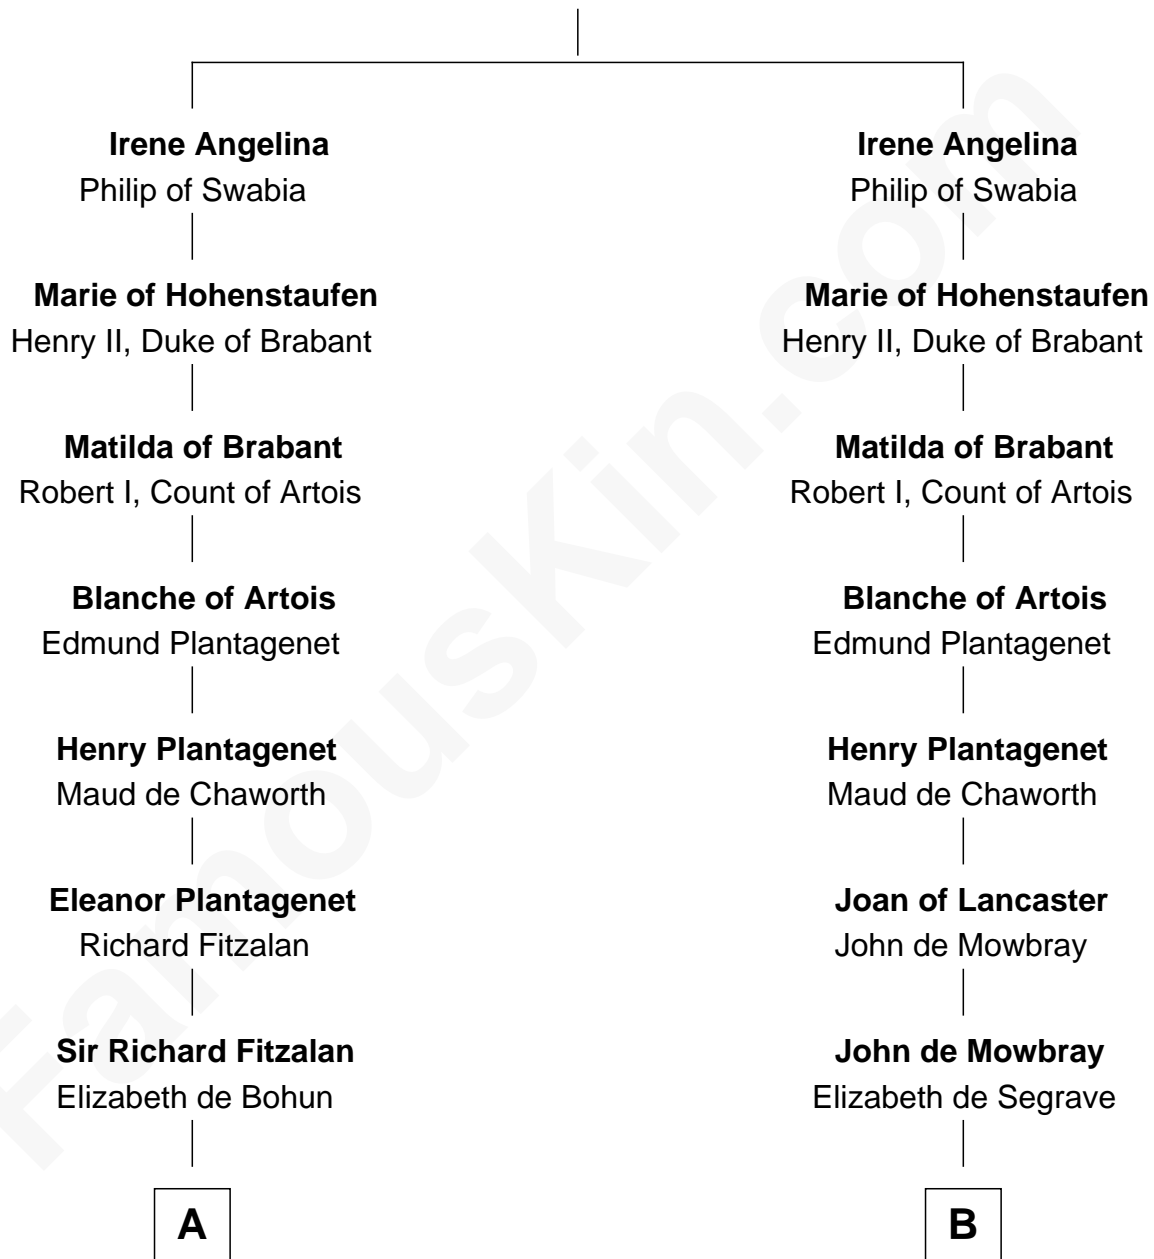

FamousKin.com Relationship Chart of

General Robert E. Lee

Confederate Army - U.S. Civil War

19th cousin 1 time removed of

Thomas Nelson

Signer of the Declaration of Independence

Isaac II Angelos

A

Elizabeth Fitzalan
Sir Robert Goushill

Joan Goushill
Sir Thomas Stanley

Katherine Stanley
Sir John Savage

Dulcia Savage
Sir Henry Bold

Maud Bold
Thomas Gerard

Jennet Gerard
Richard Eltonhead

William Eltonhead
Anne Bowers