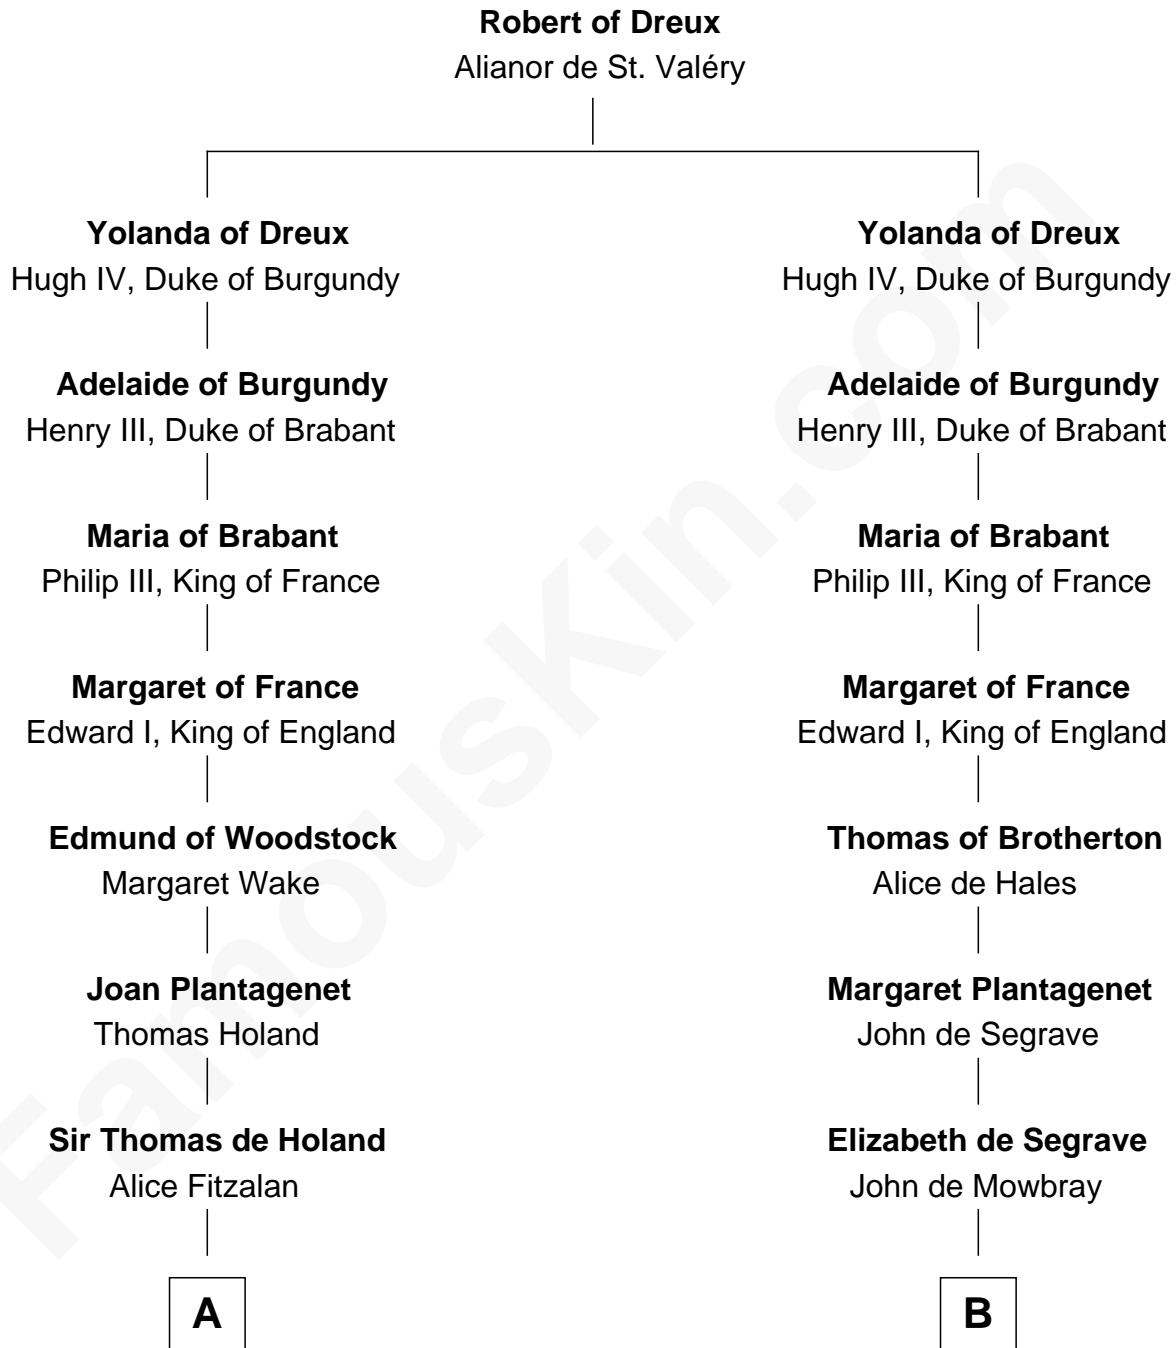

FamousKin.com

Relationship Chart of

General Robert E. Lee

Confederate Army - U.S. Civil War

19th cousin 1 time removed of

Thomas Nelson

Signer of the Declaration of Independence

C

Anne Catherine Spotswood

Col. Bernard Moore

Anne Butler Moore

Charles Carter

Anne Hill Carter

Maj. Gen. Henry Lee

General Robert E. Lee

Confederate Army - U.S. Civil War