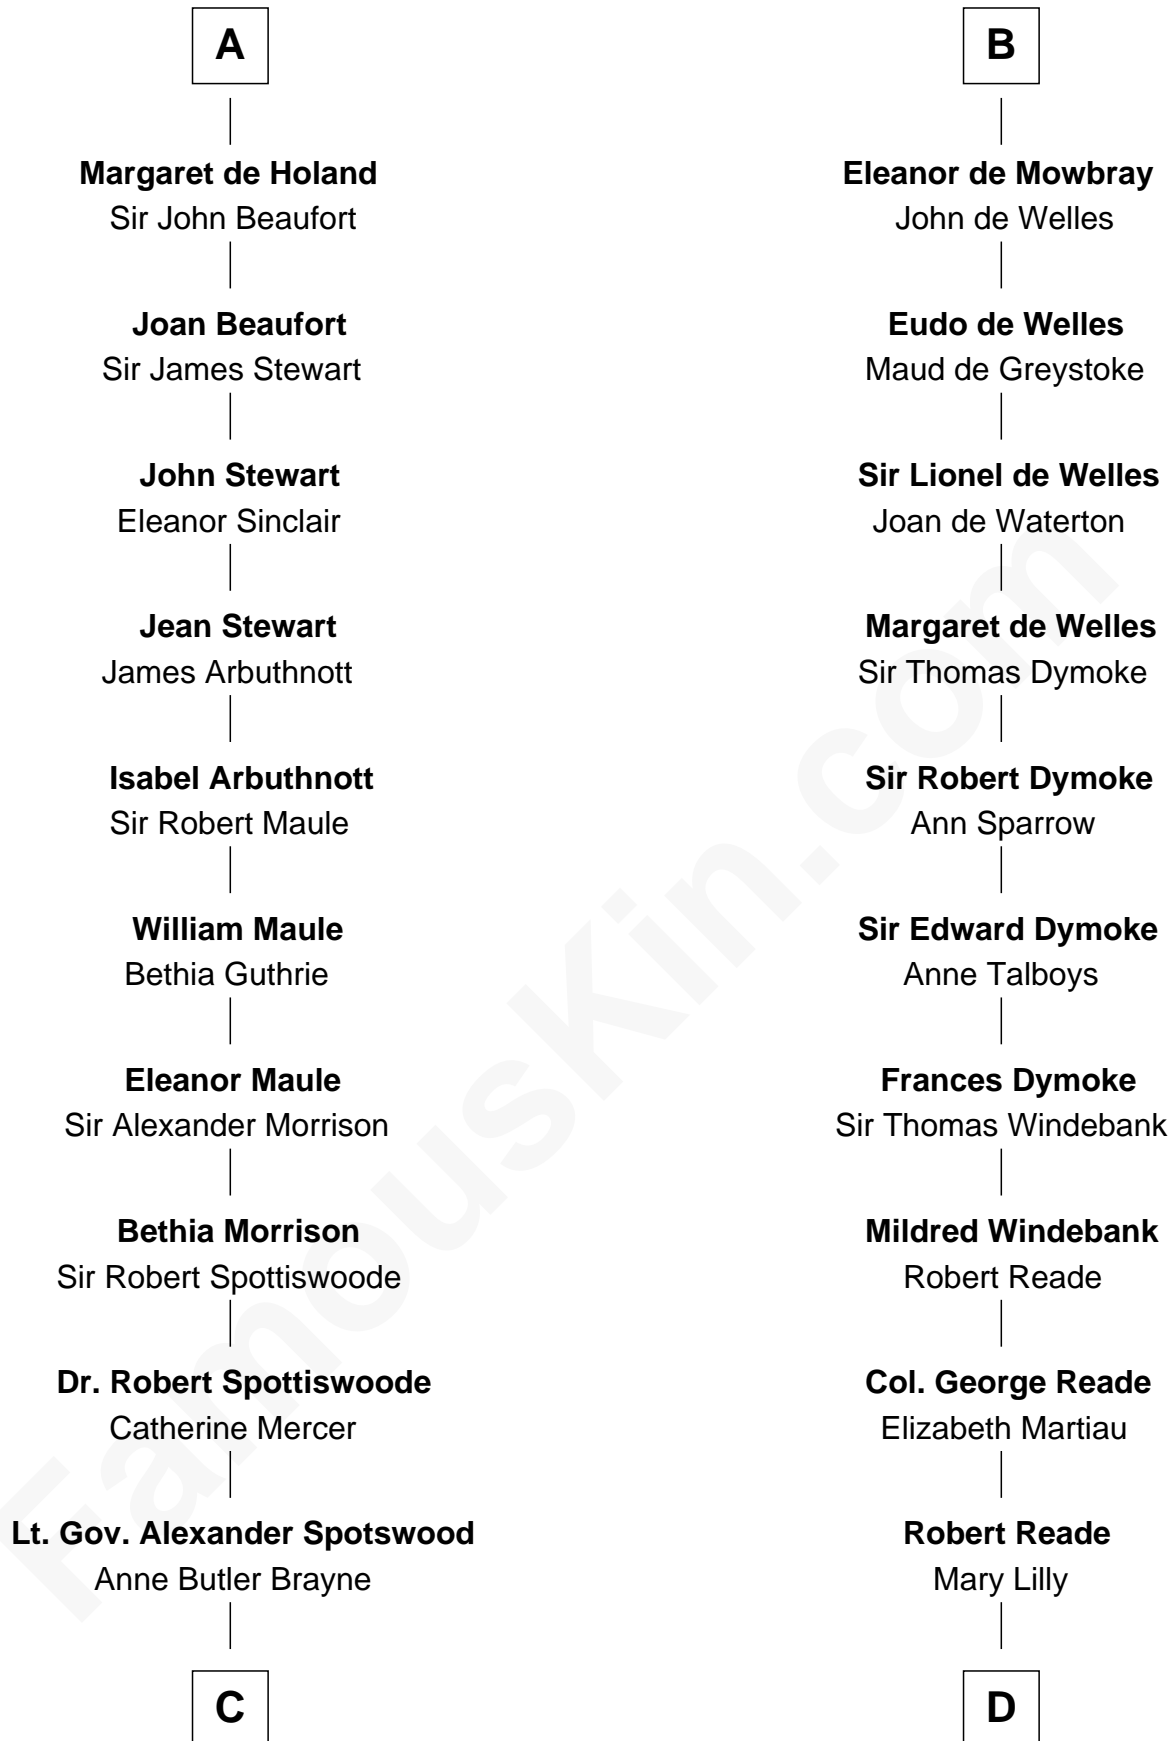

FamousKin.com

Relationship Chart of

General Robert E. Lee

Confederate Army - U.S. Civil War

19th cousin 1 time removed of

Thomas Nelson

Signer of the Declaration of Independence

C

Anne Catherine Spotswood

Col. Bernard Moore

Anne Butler Moore

Charles Carter

Anne Hill Carter

Maj. Gen. Henry Lee

General Robert E. Lee

Confederate Army - U.S. Civil War