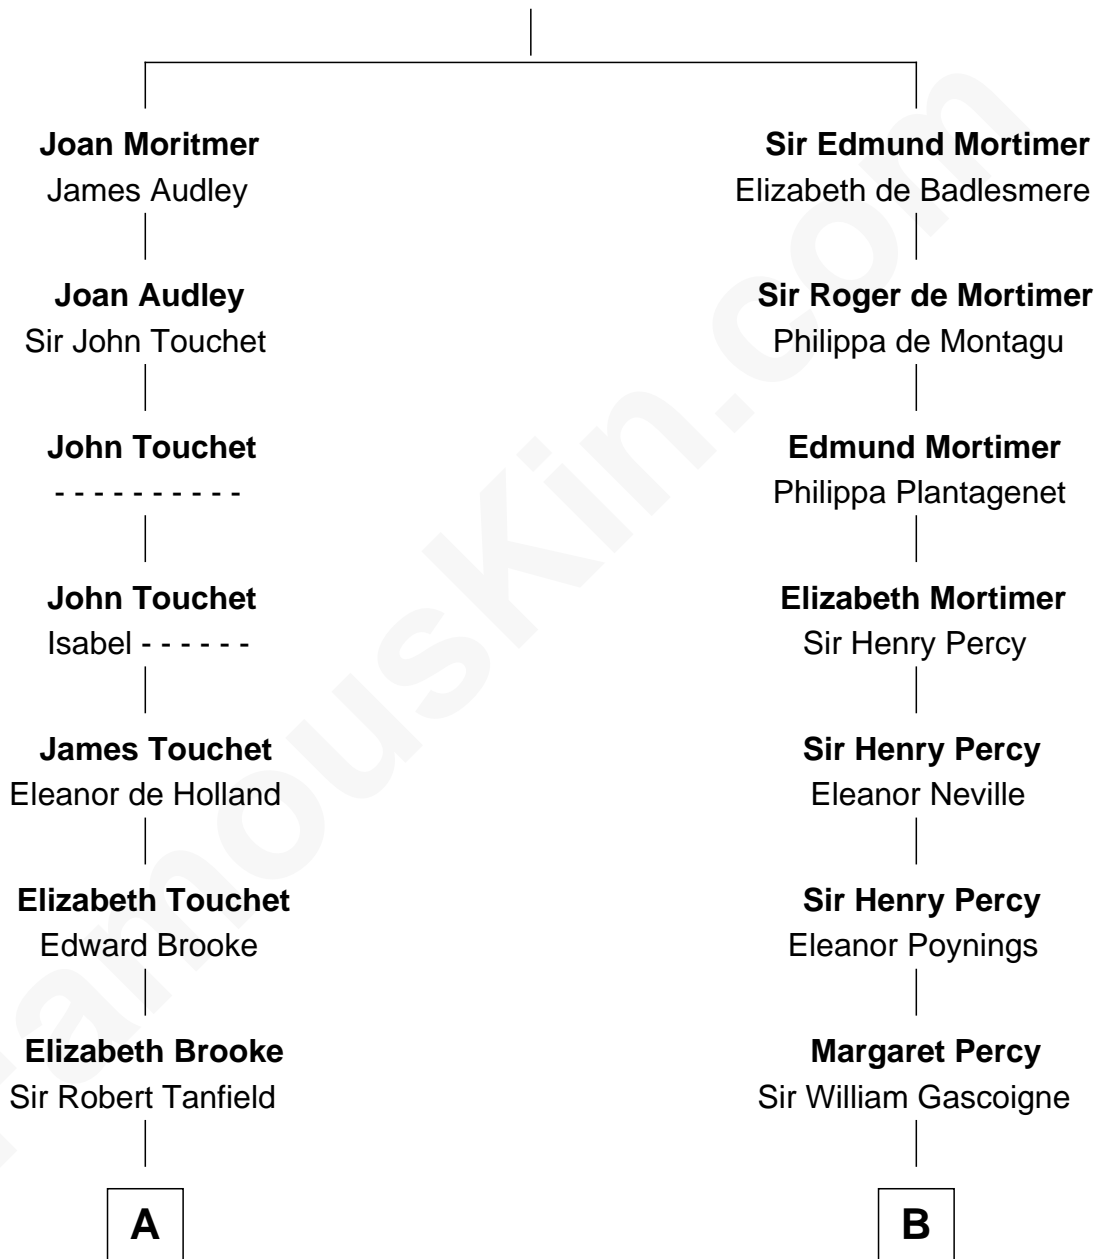

FamousKin.com Relationship Chart of

General Robert E. Lee

Confederate Army - U.S. Civil War

15th cousin 4 times removed of

Thomas Nelson

Signer of the Declaration of Independence

Roger de Mortimer

Joan de Geneville

C

Col. Henry Lee

Lucy Grymes

Maj. Gen. Henry Lee

Anne Hill Carter

General Robert E. Lee

Confederate Army - U.S. Civil War

FamousKin.com