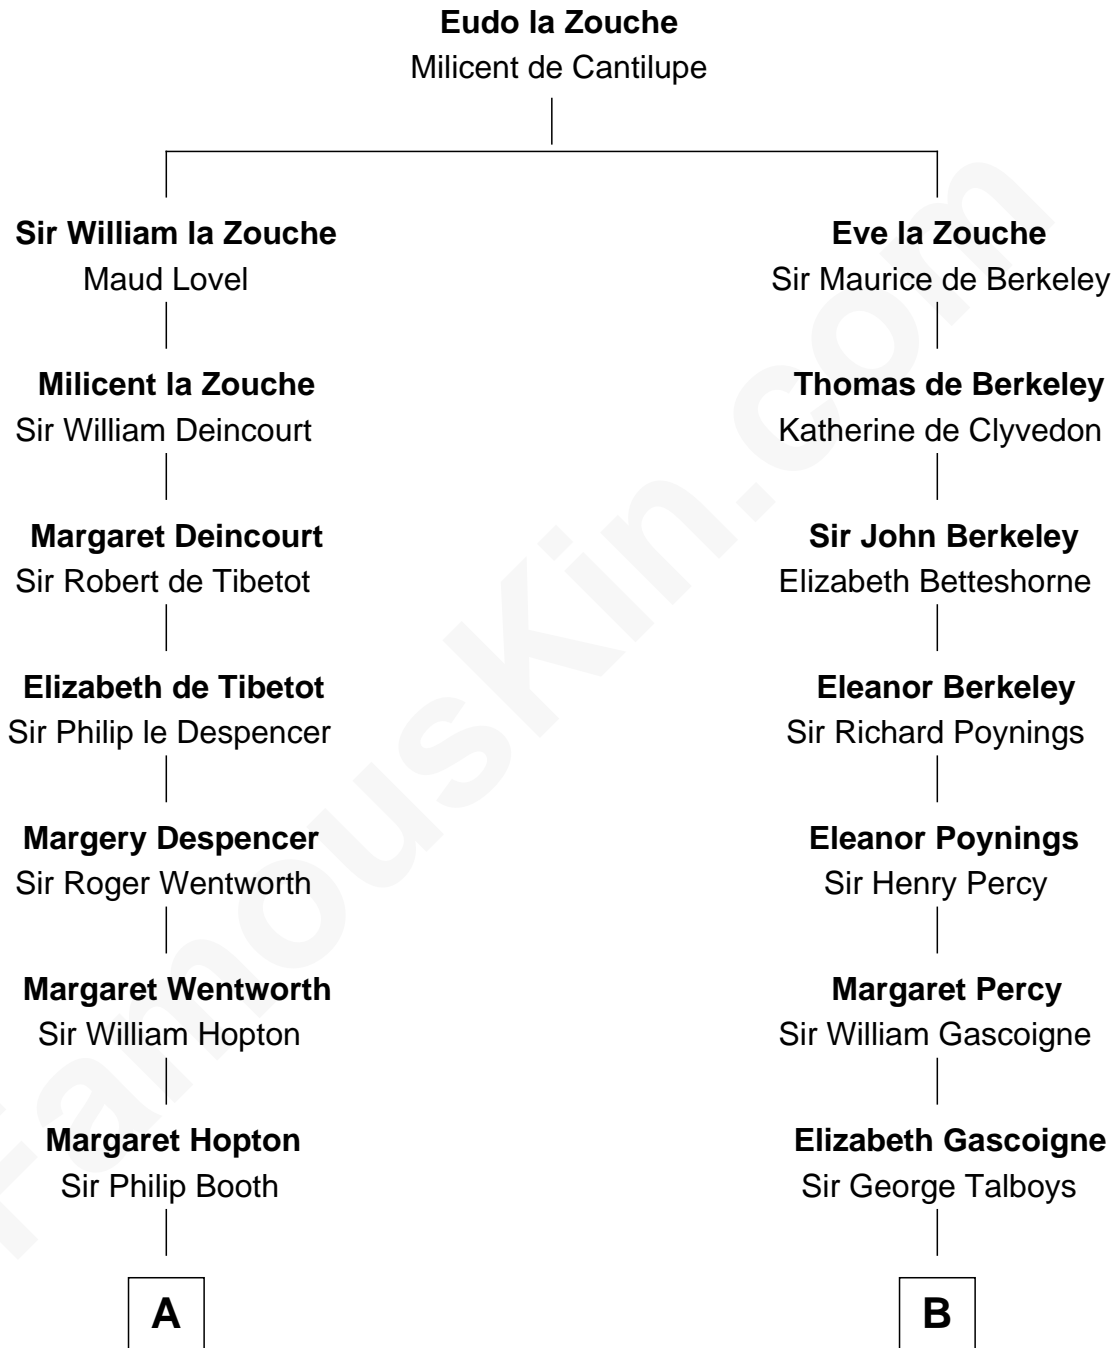

FamousKin.com Relationship Chart of

General Robert E. Lee

Confederate Army - U.S. Civil War

14th cousin 4 times removed of

Thomas Nelson

Signer of the Declaration of Independence

C

—
Maj. Gen. Henry Lee

Anne Hill Carter

—
General Robert E. Lee

Confederate Army - U.S. Civil War

FamousKin.com