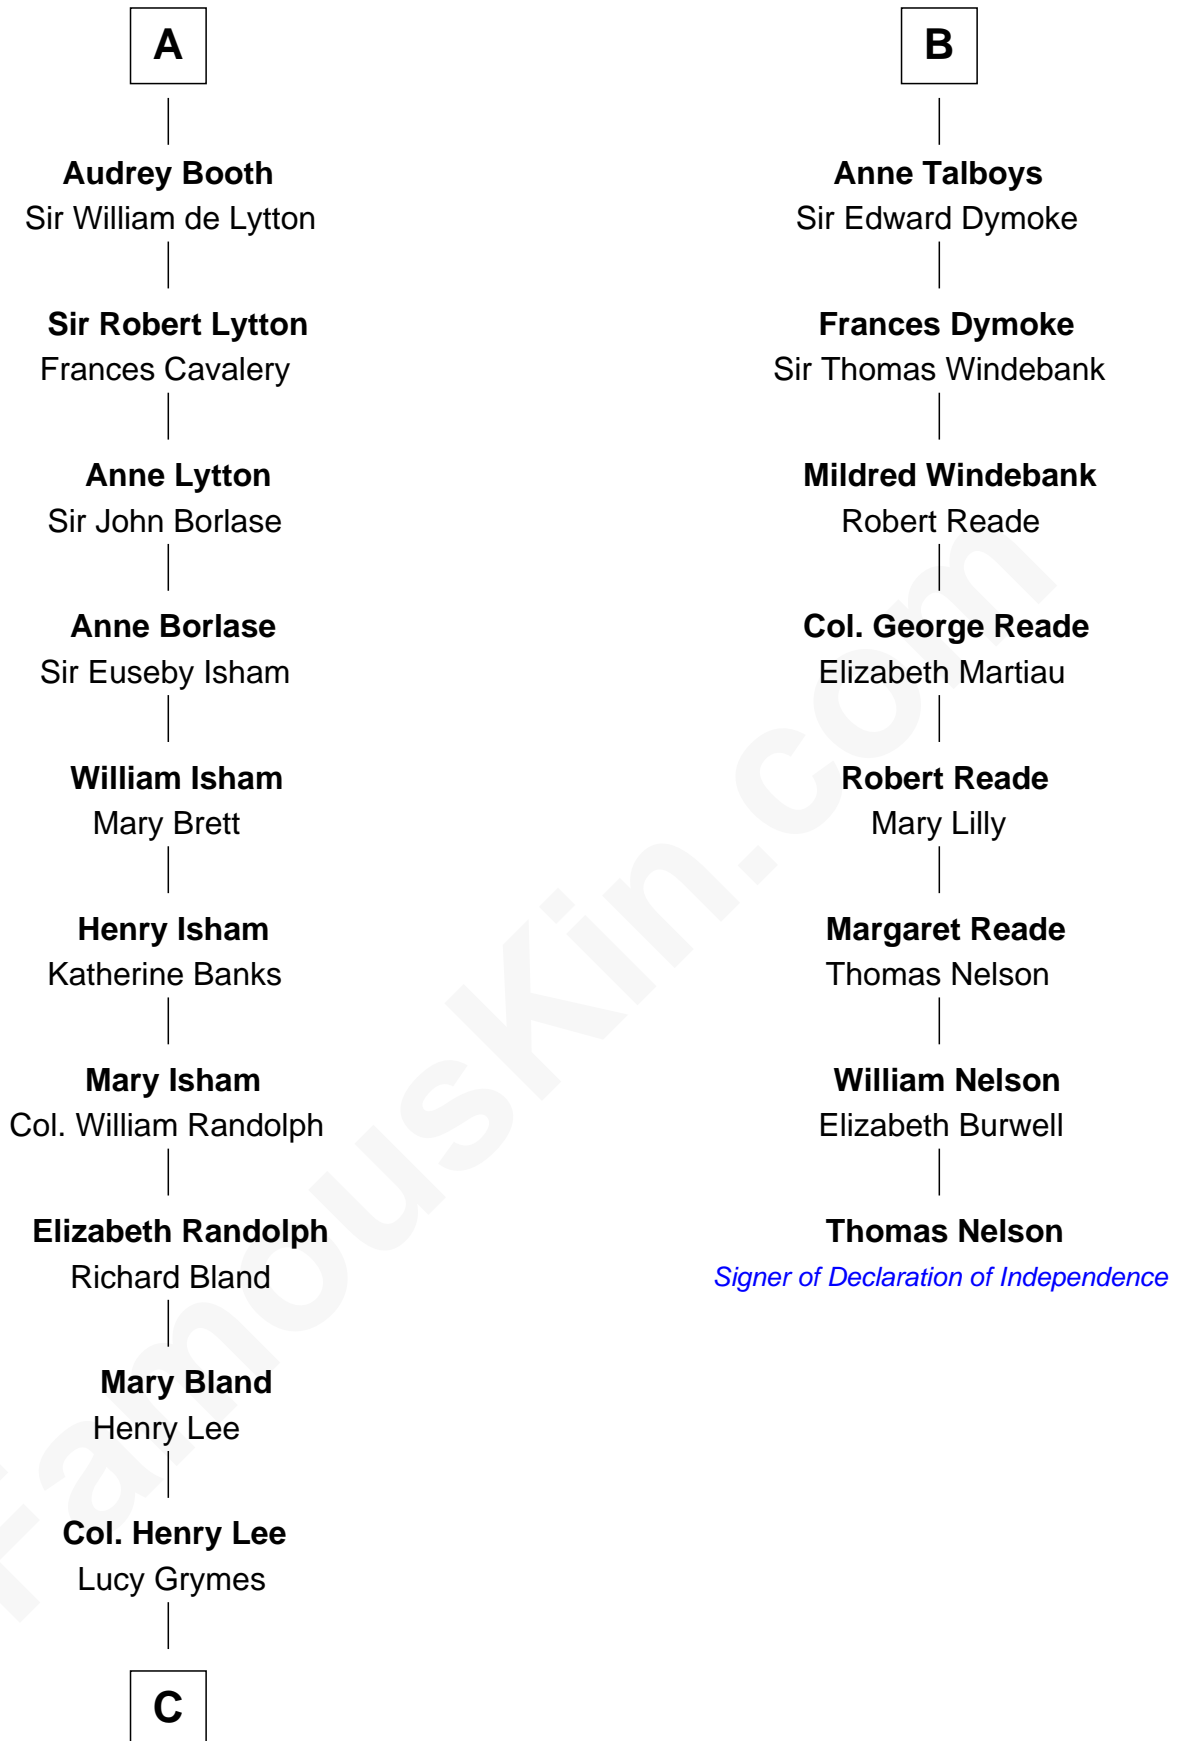

FamousKin.com Relationship Chart of

General Robert E. Lee

Confederate Army - U.S. Civil War

14th cousin 4 times removed of

Thomas Nelson

Signer of the Declaration of Independence

C

—
Maj. Gen. Henry Lee

Anne Hill Carter

—
General Robert E. Lee

Confederate Army - U.S. Civil War

FamousKin.com