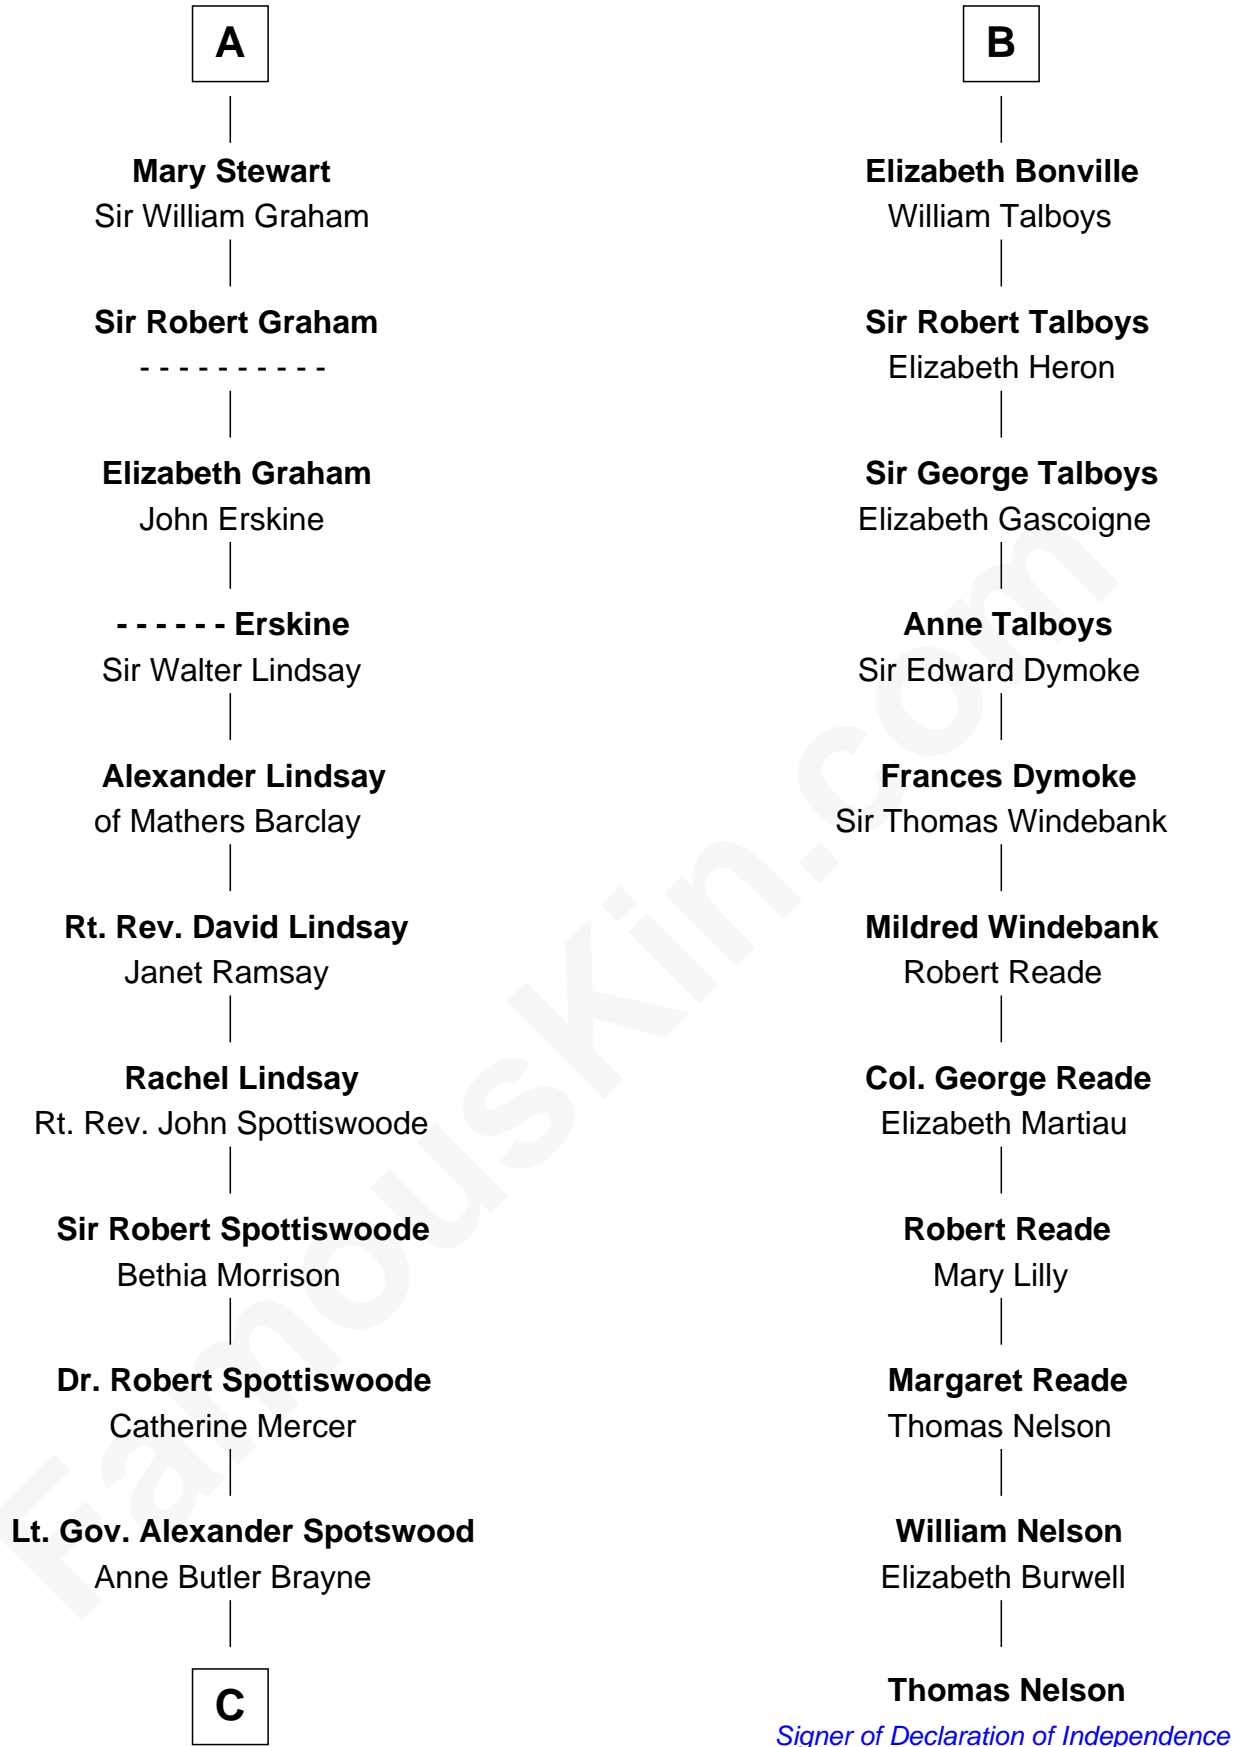

# FamousKin.com Relationship Chart of

**General Robert E. Lee**

*Confederate Army - U.S. Civil War*

17th cousin 3 times removed of

**Thomas Nelson**

*Signer of the Declaration of Independence*

**David of Huntingdon**

Maud of Chester

**C**

—  
**Anne Catherine Spotswood**

Col. Bernard Moore

—  
**Anne Butler Moore**

Charles Carter

—  
**Anne Hill Carter**

Maj. Gen. Henry Lee