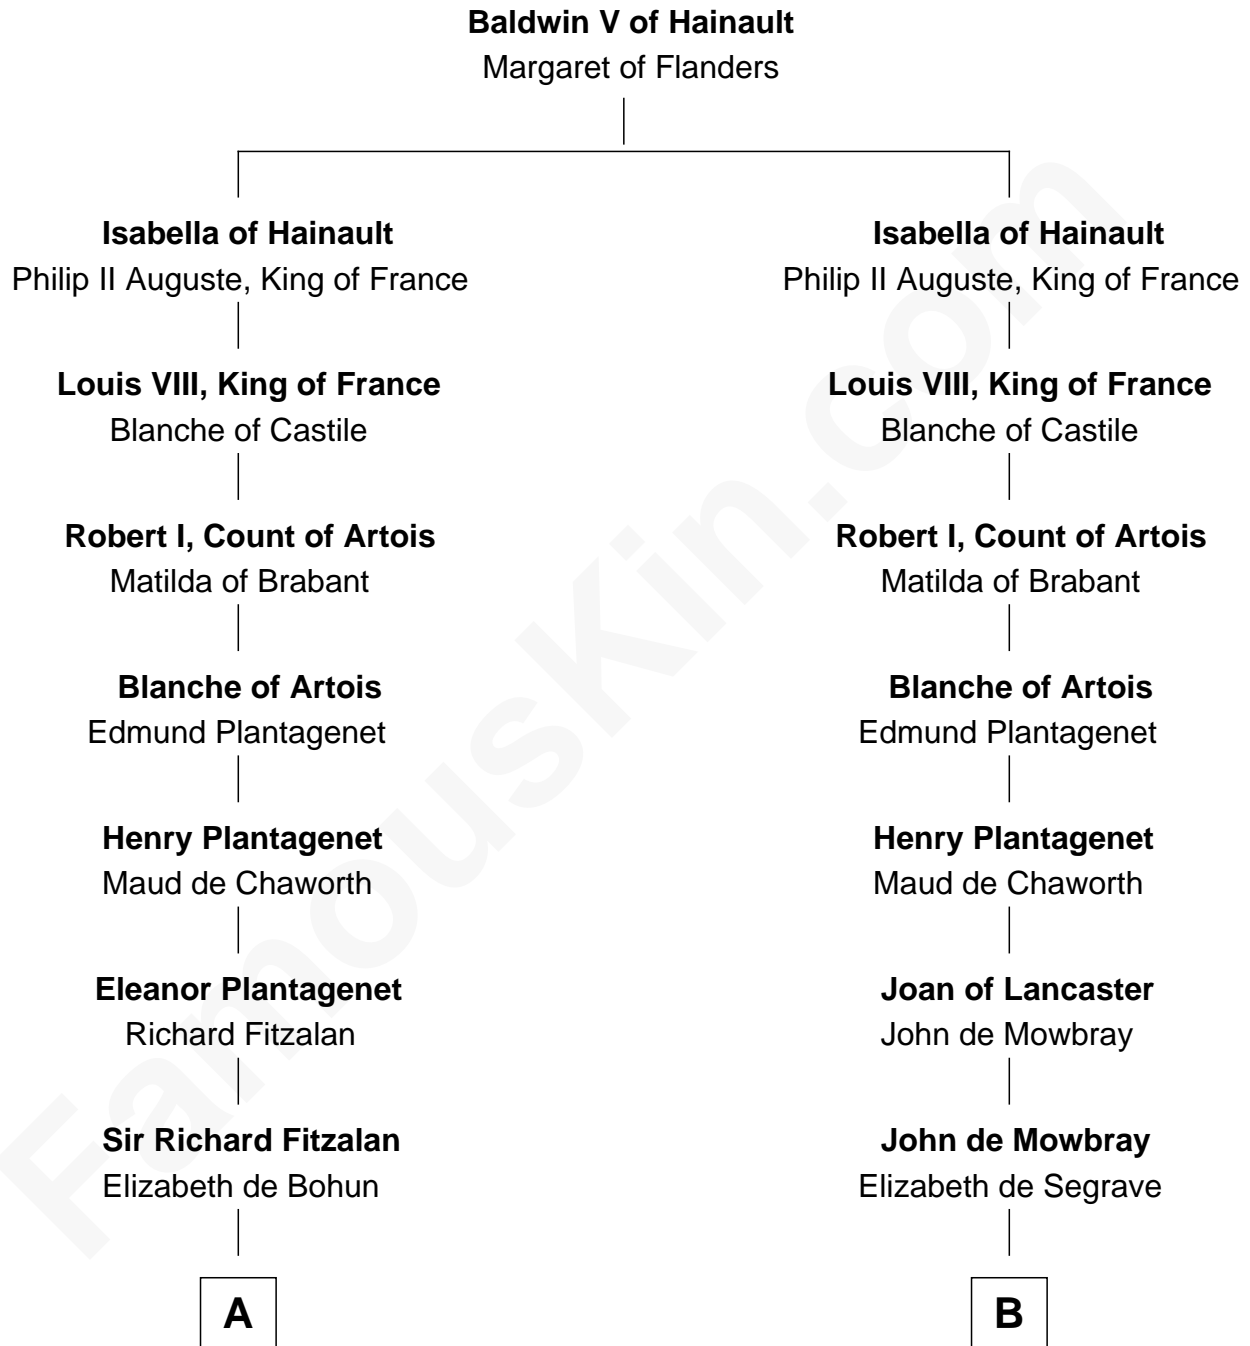

FamousKin.com Relationship Chart of

General Robert E. Lee

Confederate Army - U.S. Civil War

19th cousin 1 time removed of

Thomas Nelson

Signer of the Declaration of Independence

A

Elizabeth Fitzalan
Sir Robert Goushill

Joan Goushill
Sir Thomas Stanley

Katherine Stanley
Sir John Savage

Dulcia Savage
Sir Henry Bold

Maud Bold
Thomas Gerard

Jennet Gerard
Richard Eltonhead

William Eltonhead
Anne Bowers

Richard Eltonhead
Anne Sutton

Alice Eltonhead
Henry Corbin

Laetitia Corbin
Richard Lee

C

B

Eleanor de Mowbray
John de Welles

Eudo de Welles
Maud de Greystoke

Sir Lionel de Welles
Joan de Waterton

Margaret de Welles
Sir Thomas Dymoke