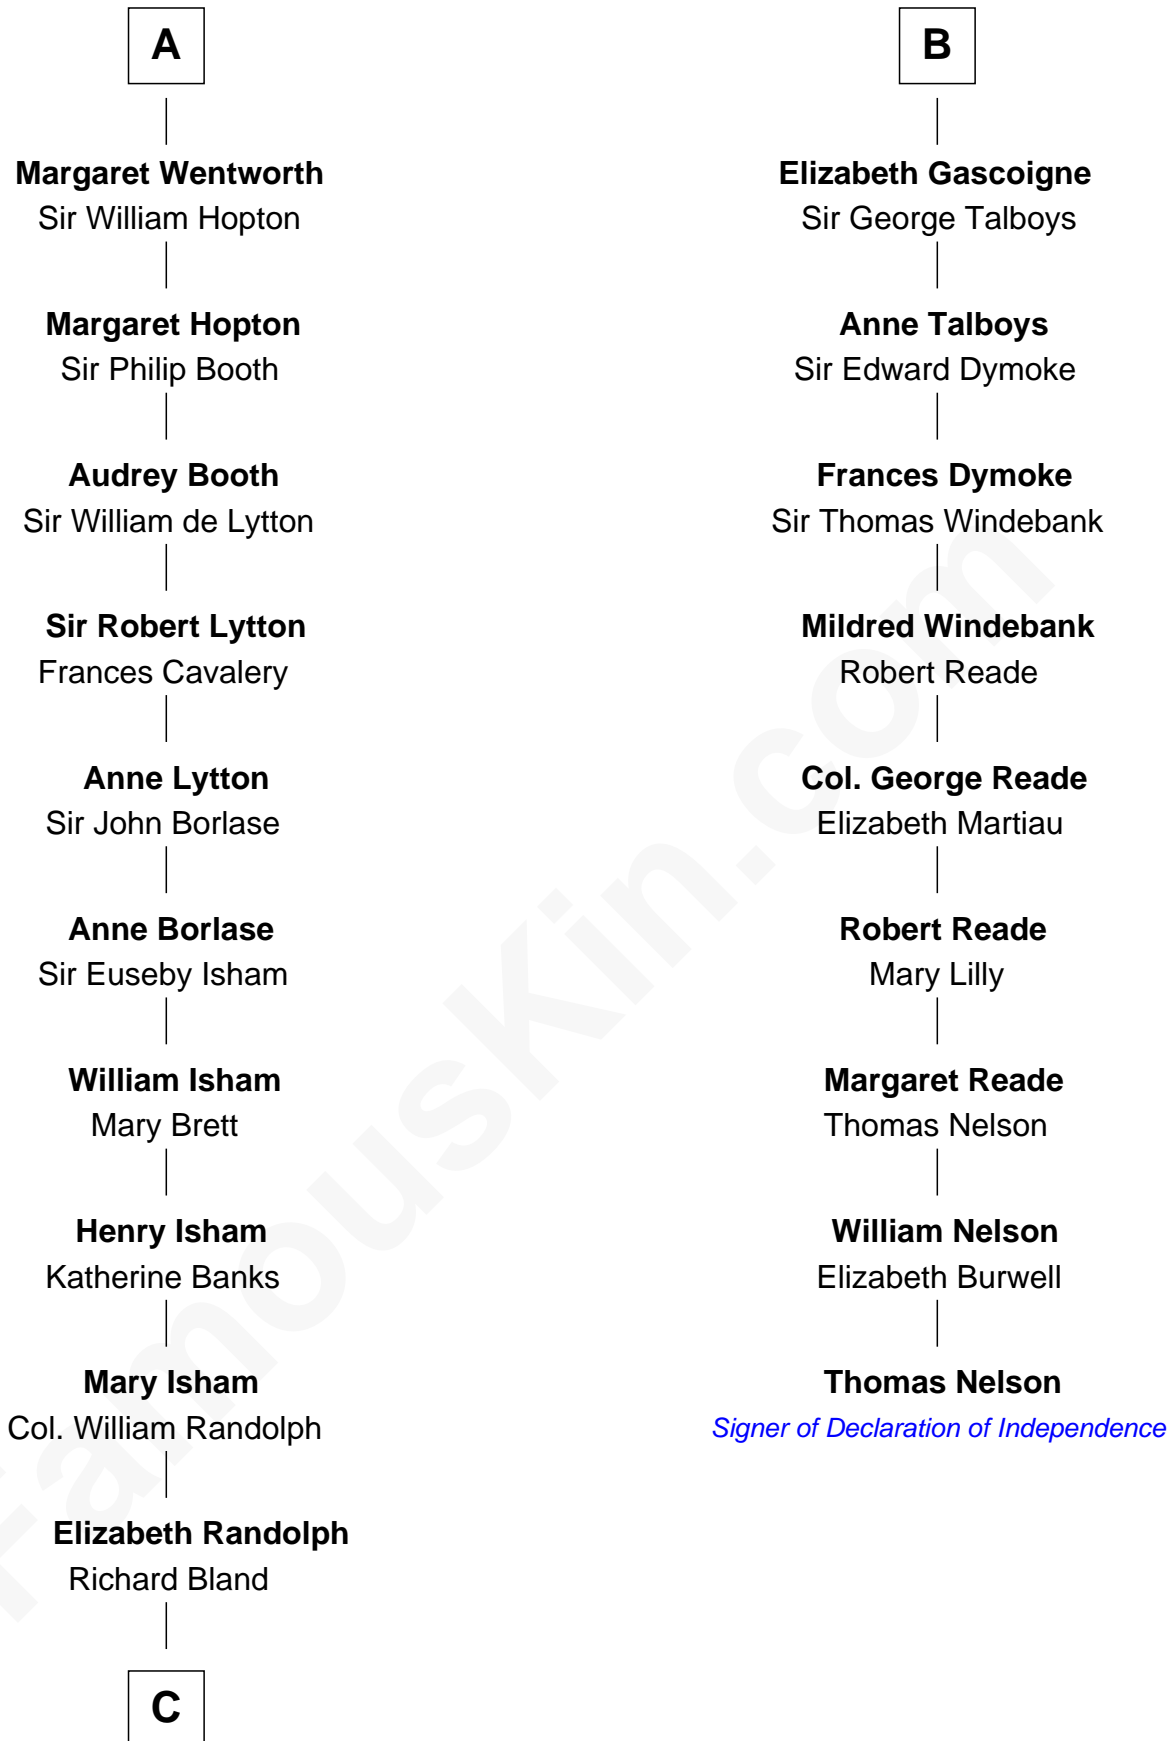

FamousKin.com Relationship Chart of

General Robert E. Lee

Confederate Army - U.S. Civil War

15th cousin 5 times removed of

Thomas Nelson

Signer of the Declaration of Independence

C

—
Mary Bland