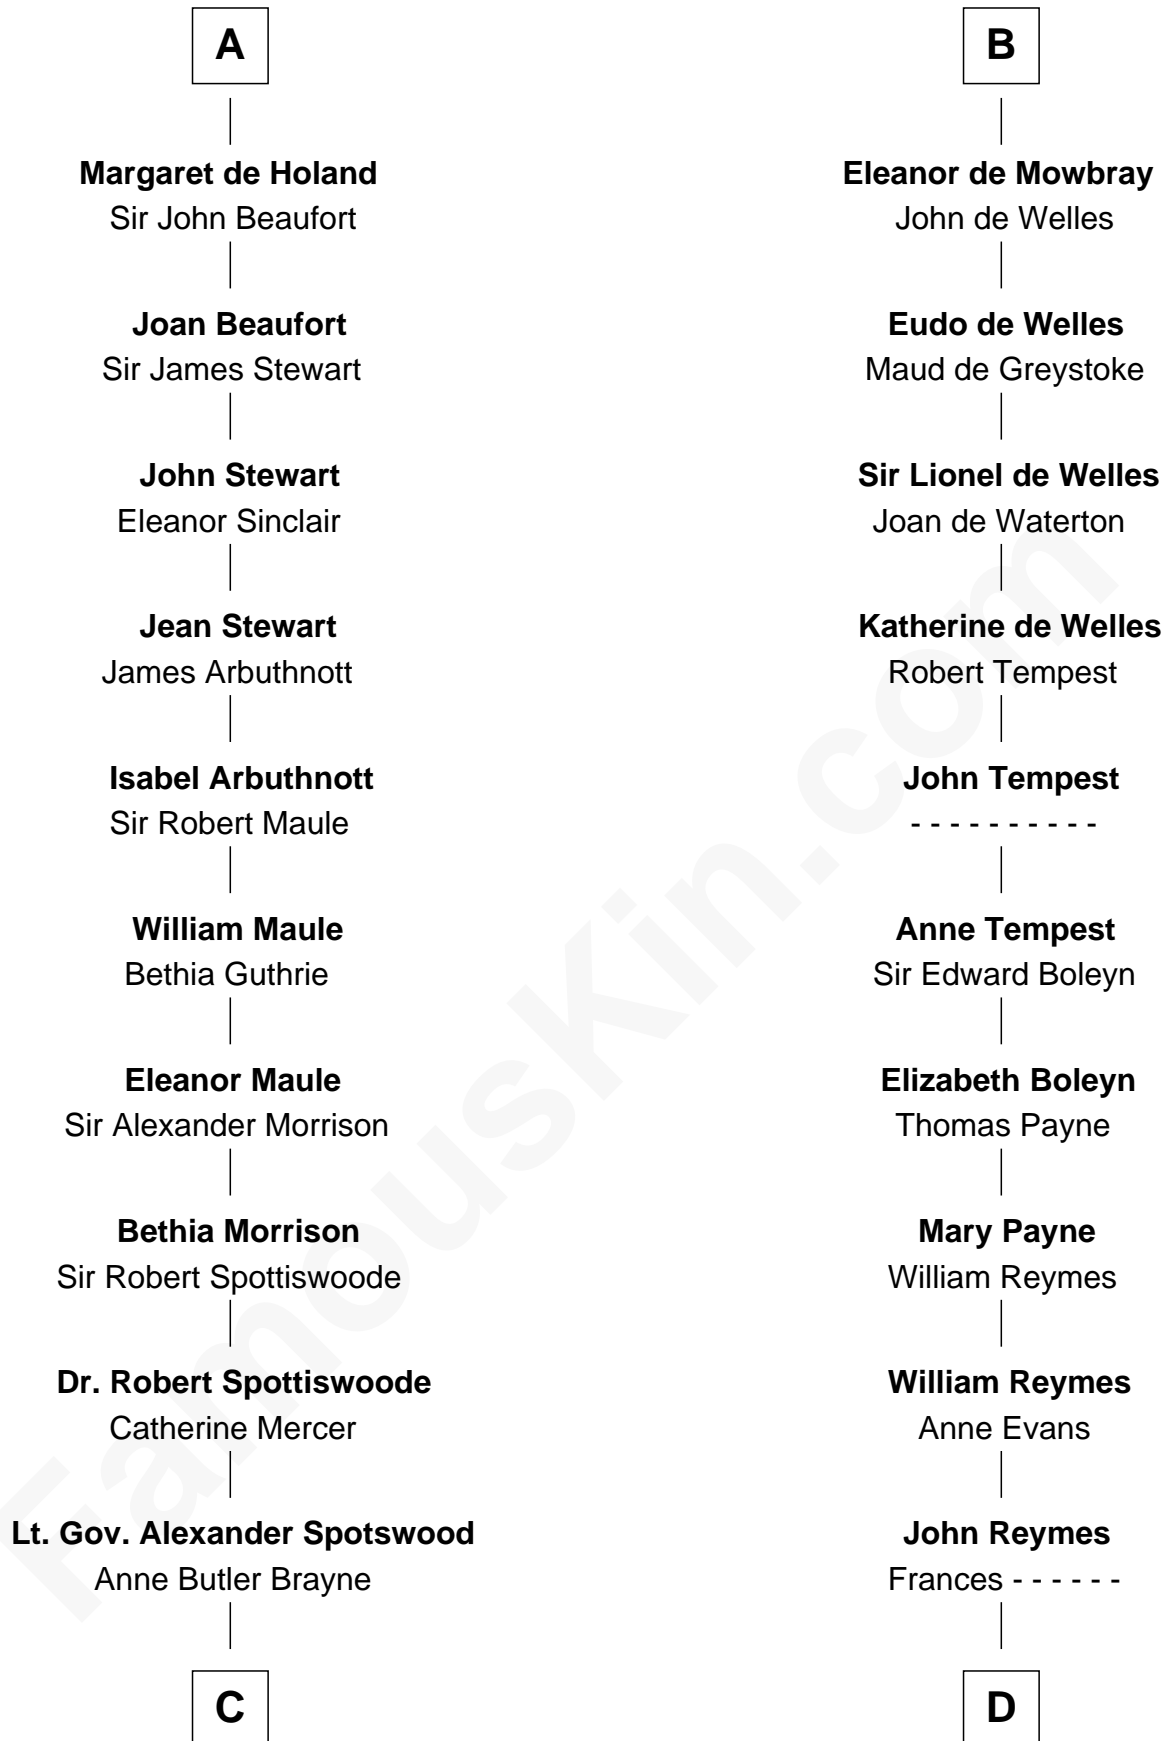

FamousKin.com

Relationship Chart of

General Robert E. Lee

Confederate Army - U.S. Civil War

20th cousin 1 time removed of

William Floyd

Signer of the Declaration of Independence

C

Anne Catherine Spotswood

Col. Bernard Moore

Anne Butler Moore

Charles Carter

Anne Hill Carter

Maj. Gen. Henry Lee

General Robert E. Lee

Confederate Army - U.S. Civil War