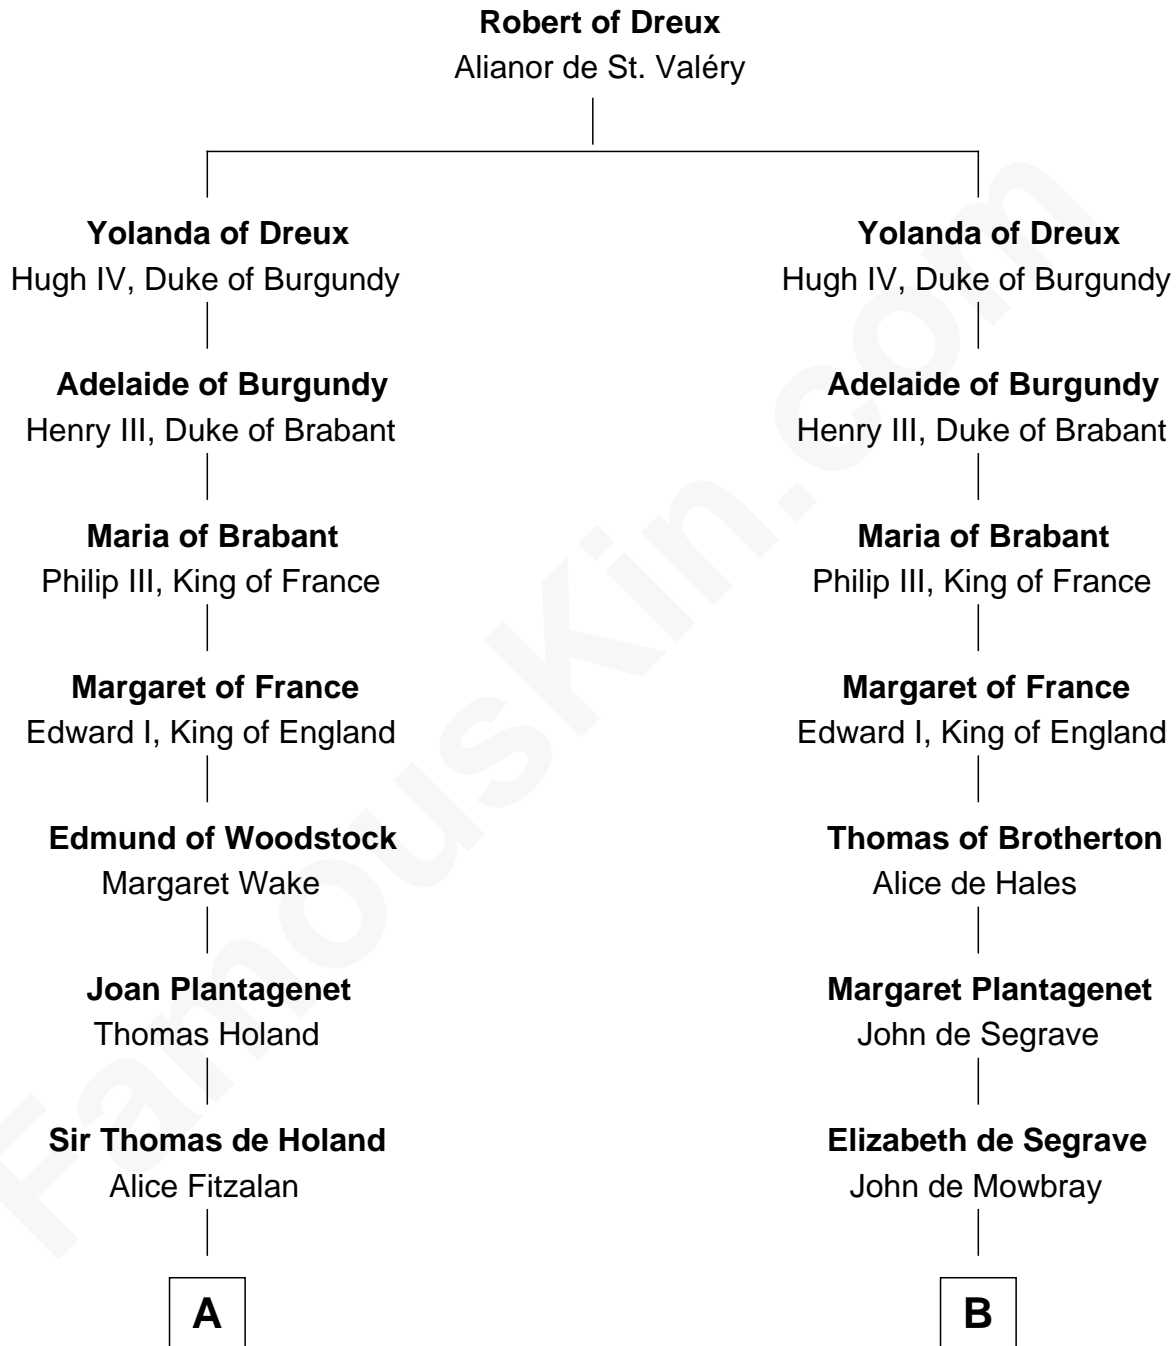

FamousKin.com

Relationship Chart of

General Robert E. Lee

Confederate Army - U.S. Civil War

20th cousin 1 time removed of

William Floyd

Signer of the Declaration of Independence

C

Anne Catherine Spotswood

Col. Bernard Moore

Anne Butler Moore

Charles Carter

Anne Hill Carter

Maj. Gen. Henry Lee

General Robert E. Lee

Confederate Army - U.S. Civil War