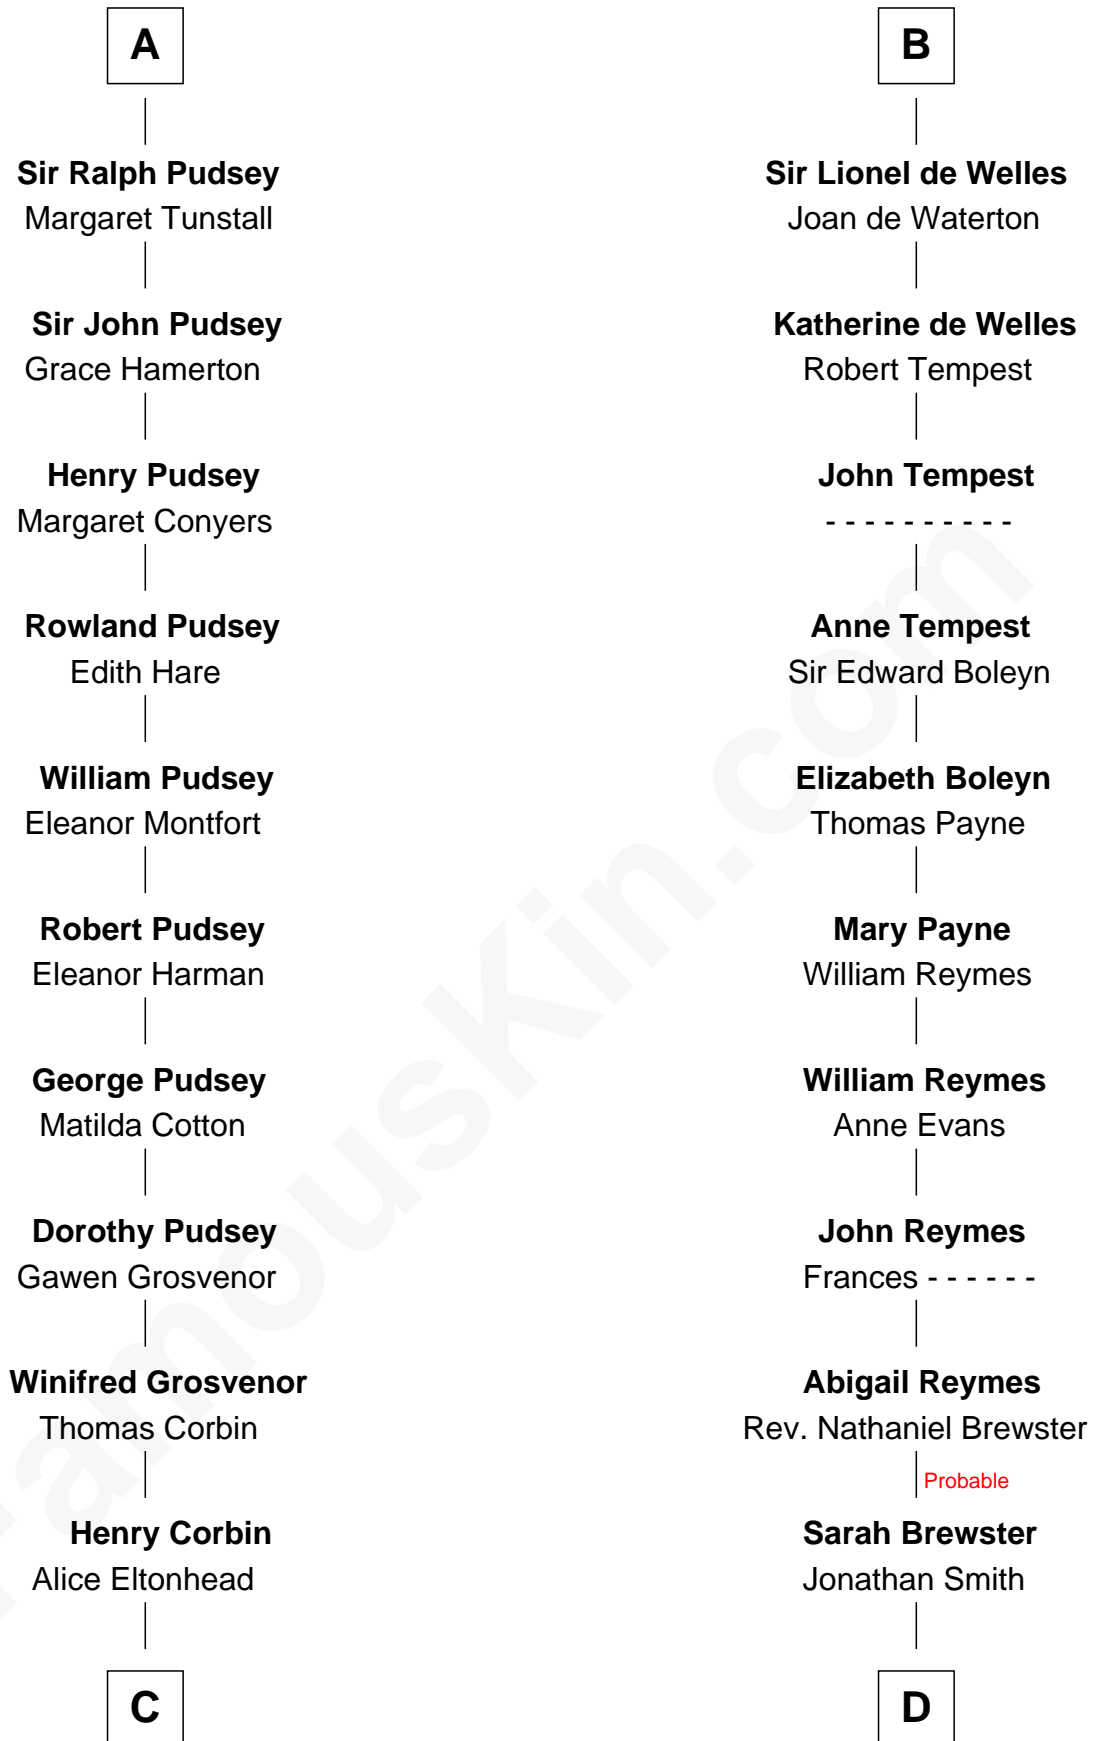

FamousKin.com Relationship Chart of

General Robert E. Lee

Confederate Army - U.S. Civil War

19th cousin 2 times removed of

William Floyd

Signer of the Declaration of Independence

C

Laetitia Corbin

Richard Lee

Henry Lee

Mary Bland

Col. Henry Lee

Lucy Grymes

Maj. Gen. Henry Lee

Anne Hill Carter

General Robert E. Lee