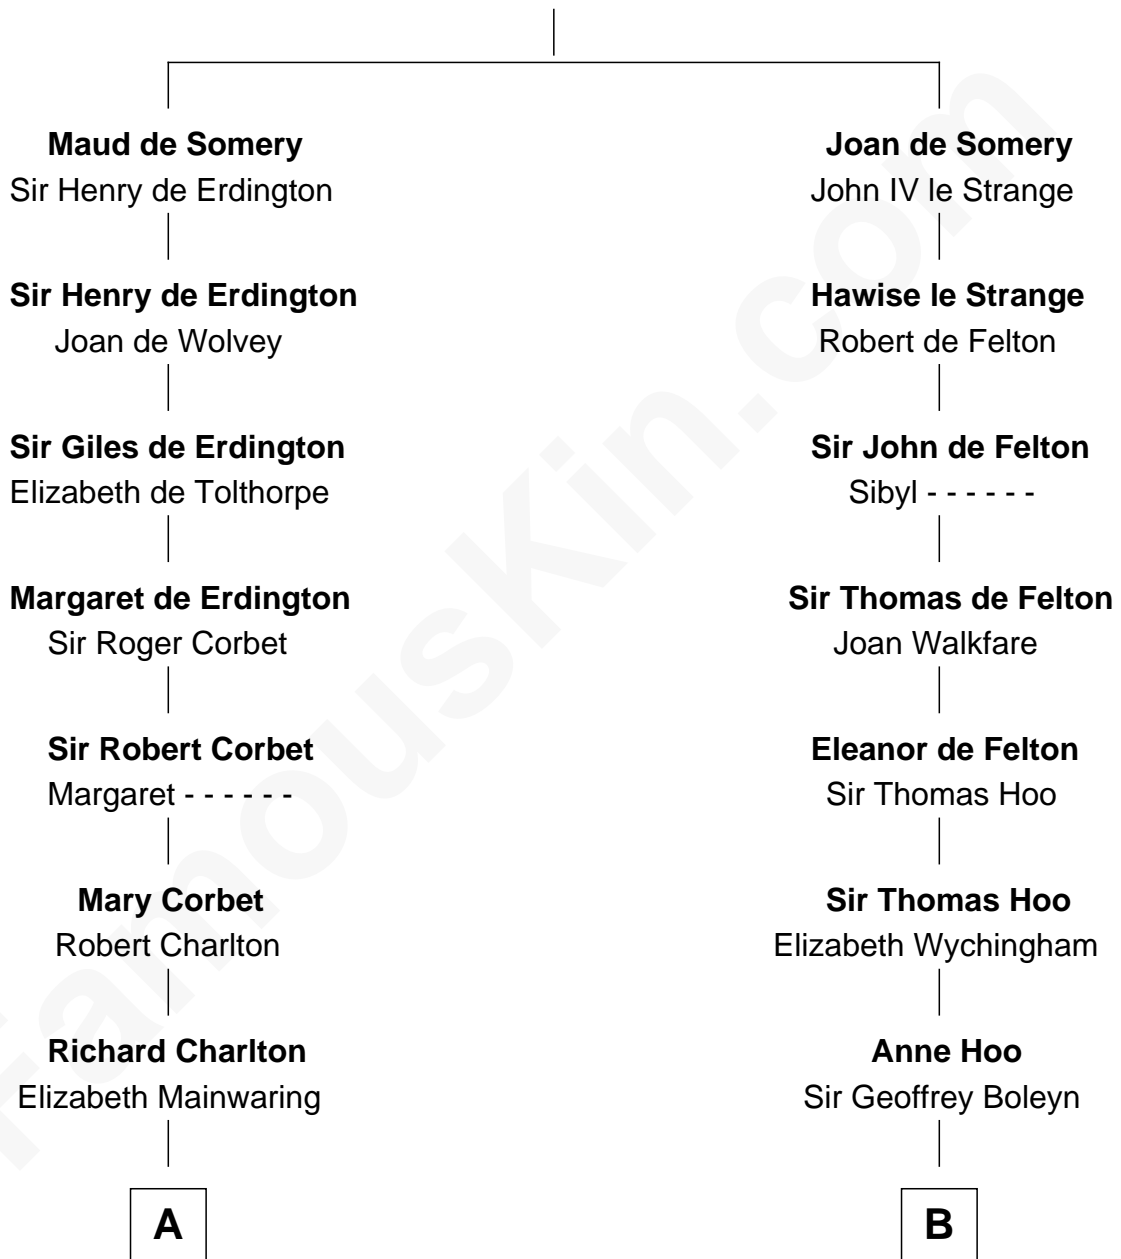

# FamousKin.com Relationship Chart of

**General Robert E. Lee**

*Confederate Army - U.S. Civil War*

17th cousin 1 time removed of

**William Floyd**

*Signer of the Declaration of Independence*

**Sir Roger de Somery**

Nichole d'Aubenev

**C**

—  
**Maj. Gen. Henry Lee**

Anne Hill Carter

—  
**General Robert E. Lee**

*Confederate Army - U.S. Civil War*

FamousKin.com