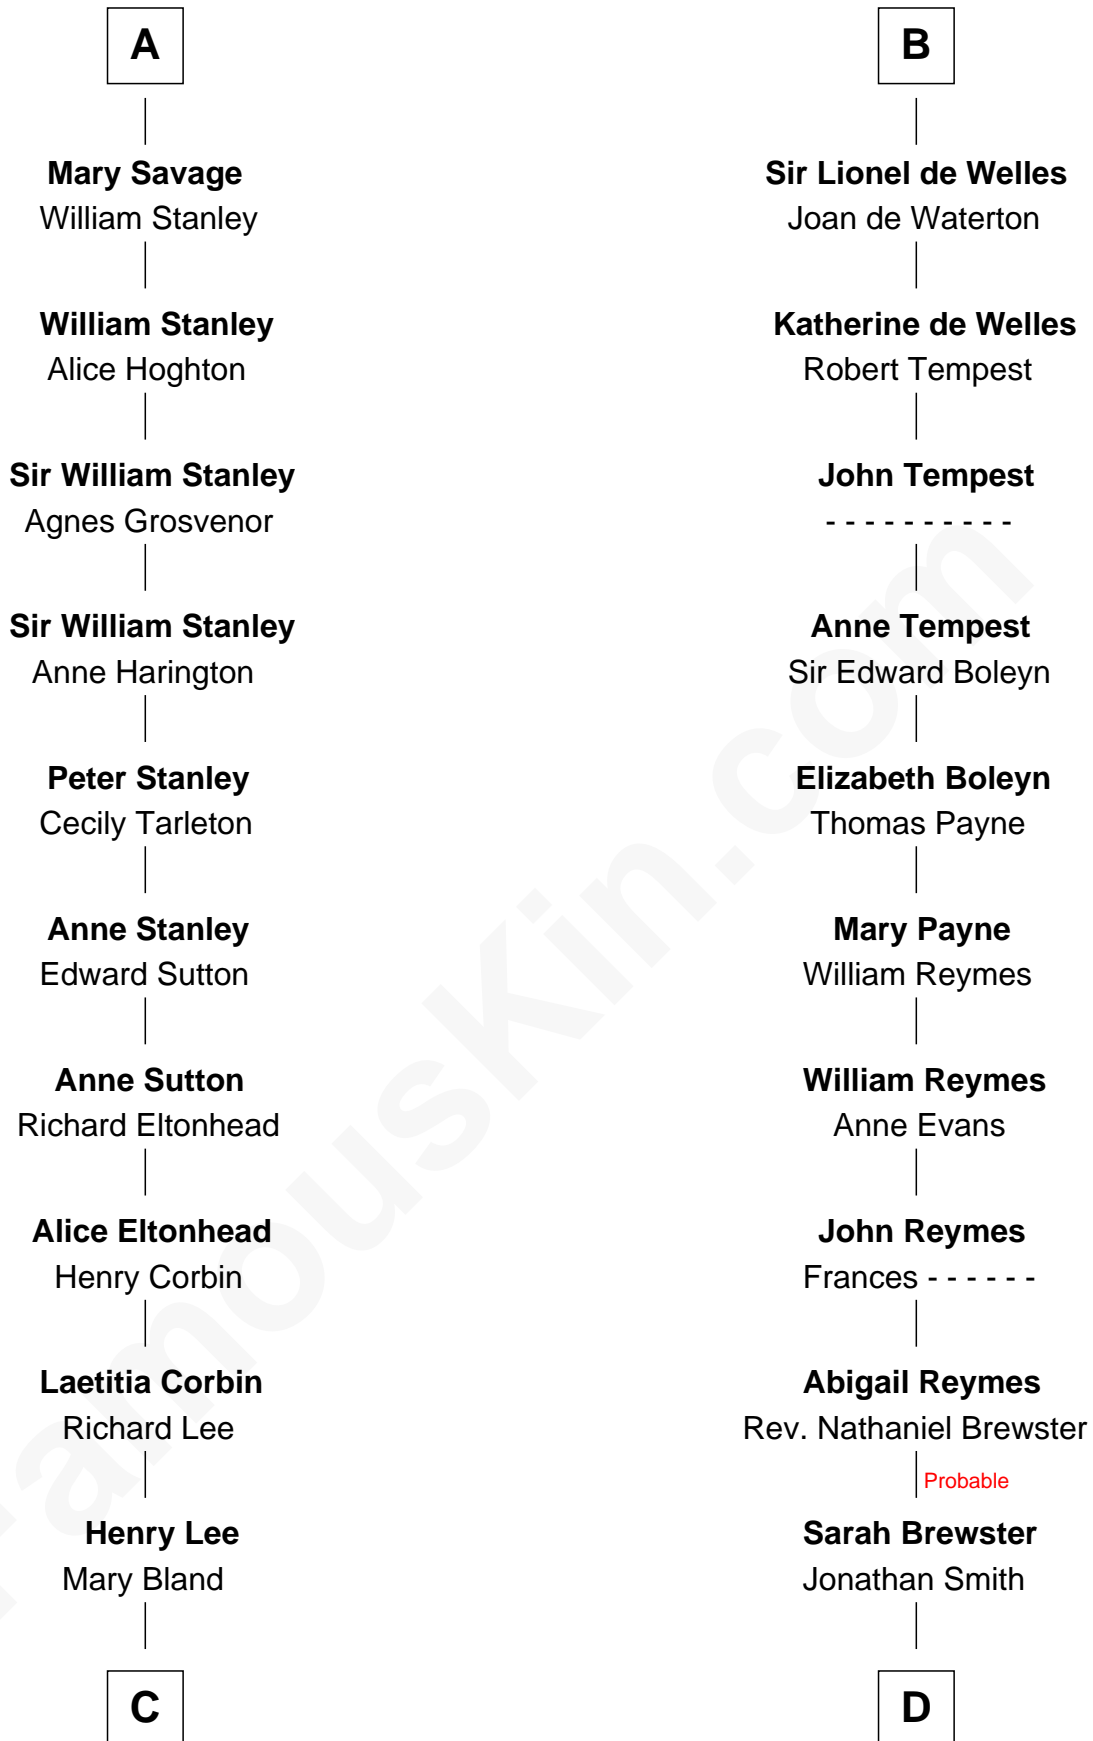

FamousKin.com Relationship Chart of

General Robert E. Lee

Confederate Army - U.S. Civil War

19th cousin of

William Floyd

Signer of the Declaration of Independence

Sir Roger de Quincy

Helen of Galloway

C

Col. Henry Lee

Lucy Grymes

Maj. Gen. Henry Lee

Anne Hill Carter

General Robert E. Lee

Confederate Army - U.S. Civil War

D

Jonathan Smith

Elizabeth Platt

Tabitha Smith

Nicholl Floyd

William Floyd

Signer of Declaration of Independence

FamousKin.com