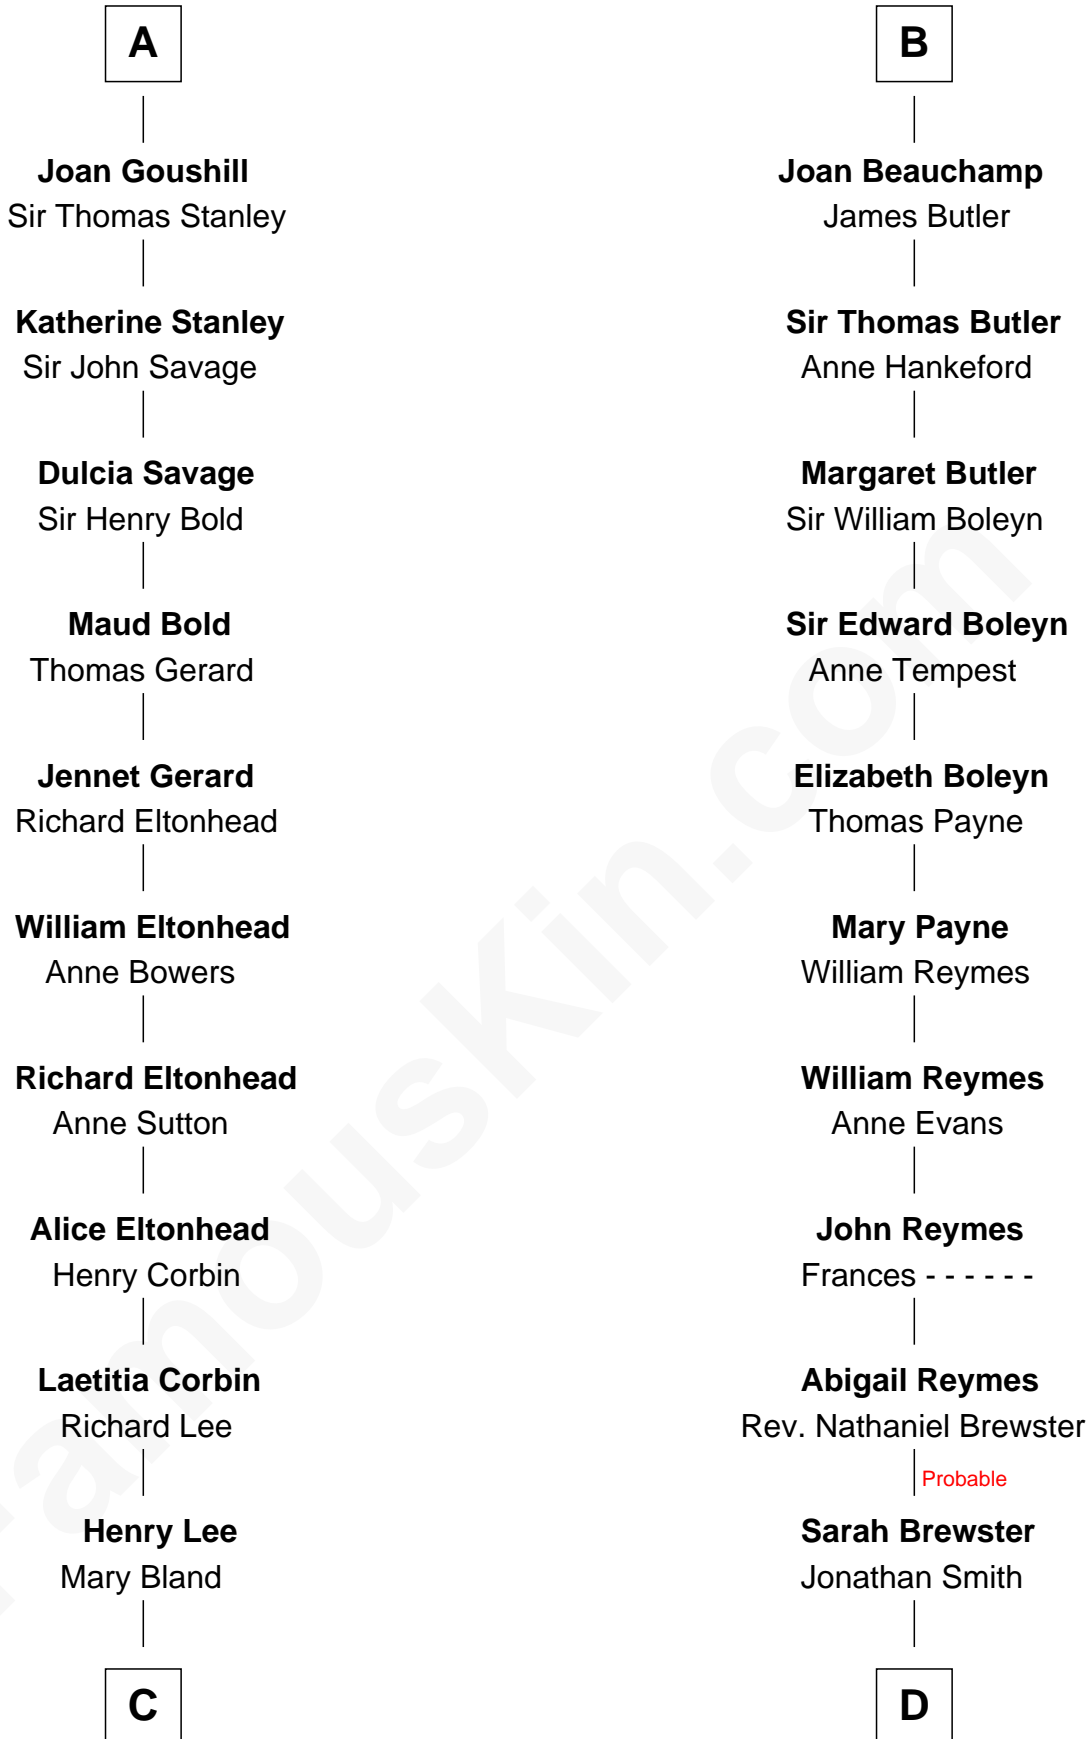

FamousKin.com

Relationship Chart of

General Robert E. Lee

Confederate Army - U.S. Civil War

19th cousin of

William Floyd

Signer of the Declaration of Independence

C

Col. Henry Lee

Lucy Grymes

Maj. Gen. Henry Lee

Anne Hill Carter

General Robert E. Lee

Confederate Army - U.S. Civil War

D

Jonathan Smith

Elizabeth Platt

Tabitha Smith

Nicholl Floyd

William Floyd

Signer of Declaration of Independence

FamousKin.com