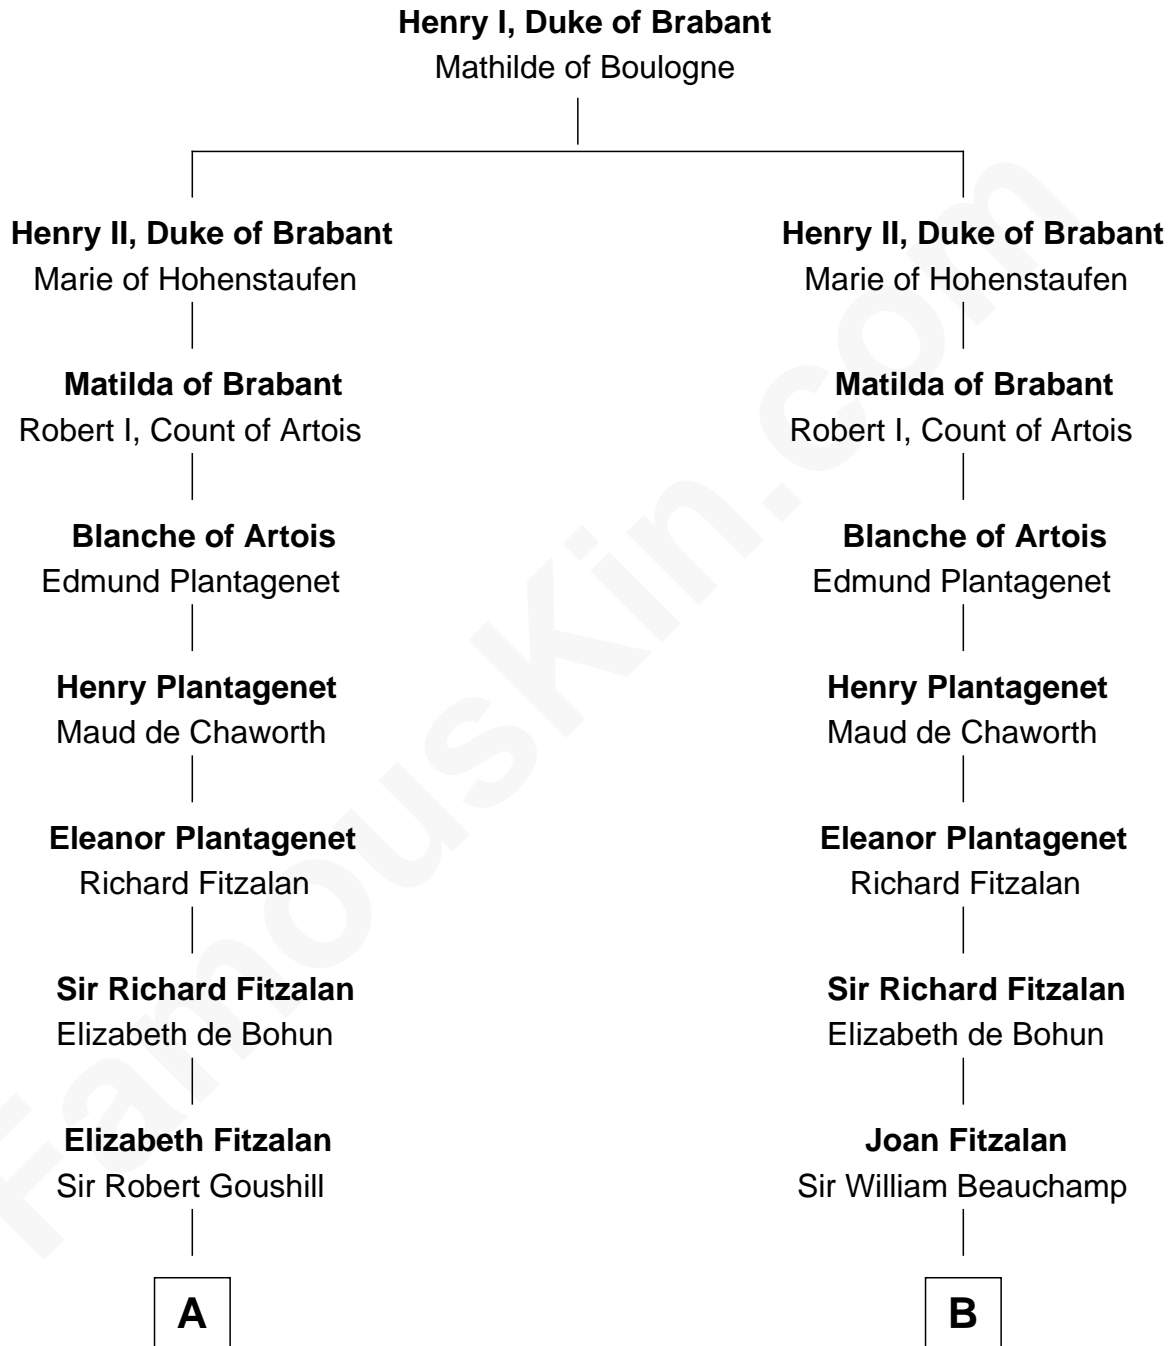

FamousKin.com

Relationship Chart of

General Robert E. Lee

Confederate Army - U.S. Civil War

19th cousin of

William Floyd

Signer of the Declaration of Independence

C

Col. Henry Lee

Lucy Grymes

Maj. Gen. Henry Lee

Anne Hill Carter

General Robert E. Lee

Confederate Army - U.S. Civil War

D

Jonathan Smith

Elizabeth Platt

Tabitha Smith

Nicholl Floyd

William Floyd

Signer of Declaration of Independence

FamousKin.com