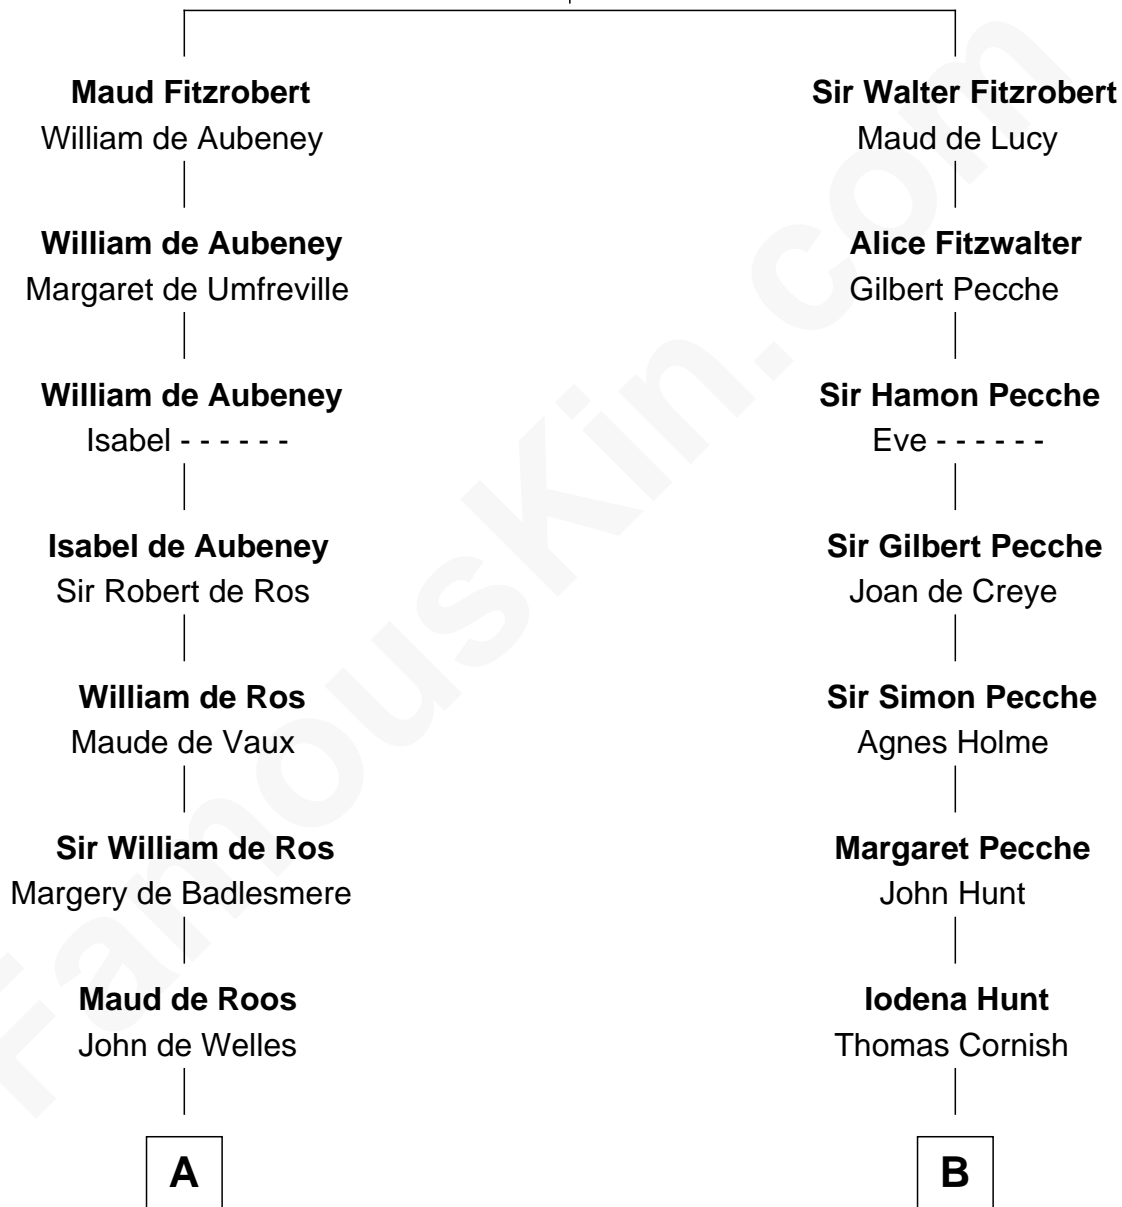

FamousKin.com Relationship Chart of

General Robert E. Lee

Confederate Army - U.S. Civil War

17th cousin 4 times removed of

General William Whipple

Signer of the Declaration of Independence

Robert Fitzrichard

Maud de St. Liz

C

Elizabeth Todd
Augustine Moore

Col. Bernard Moore
Anne Catherine Spotswood

Anne Butler Moore
Charles Carter

Anne Hill Carter
Maj. Gen. Henry Lee

General Robert E. Lee
Confederate Army - U.S. Civil War