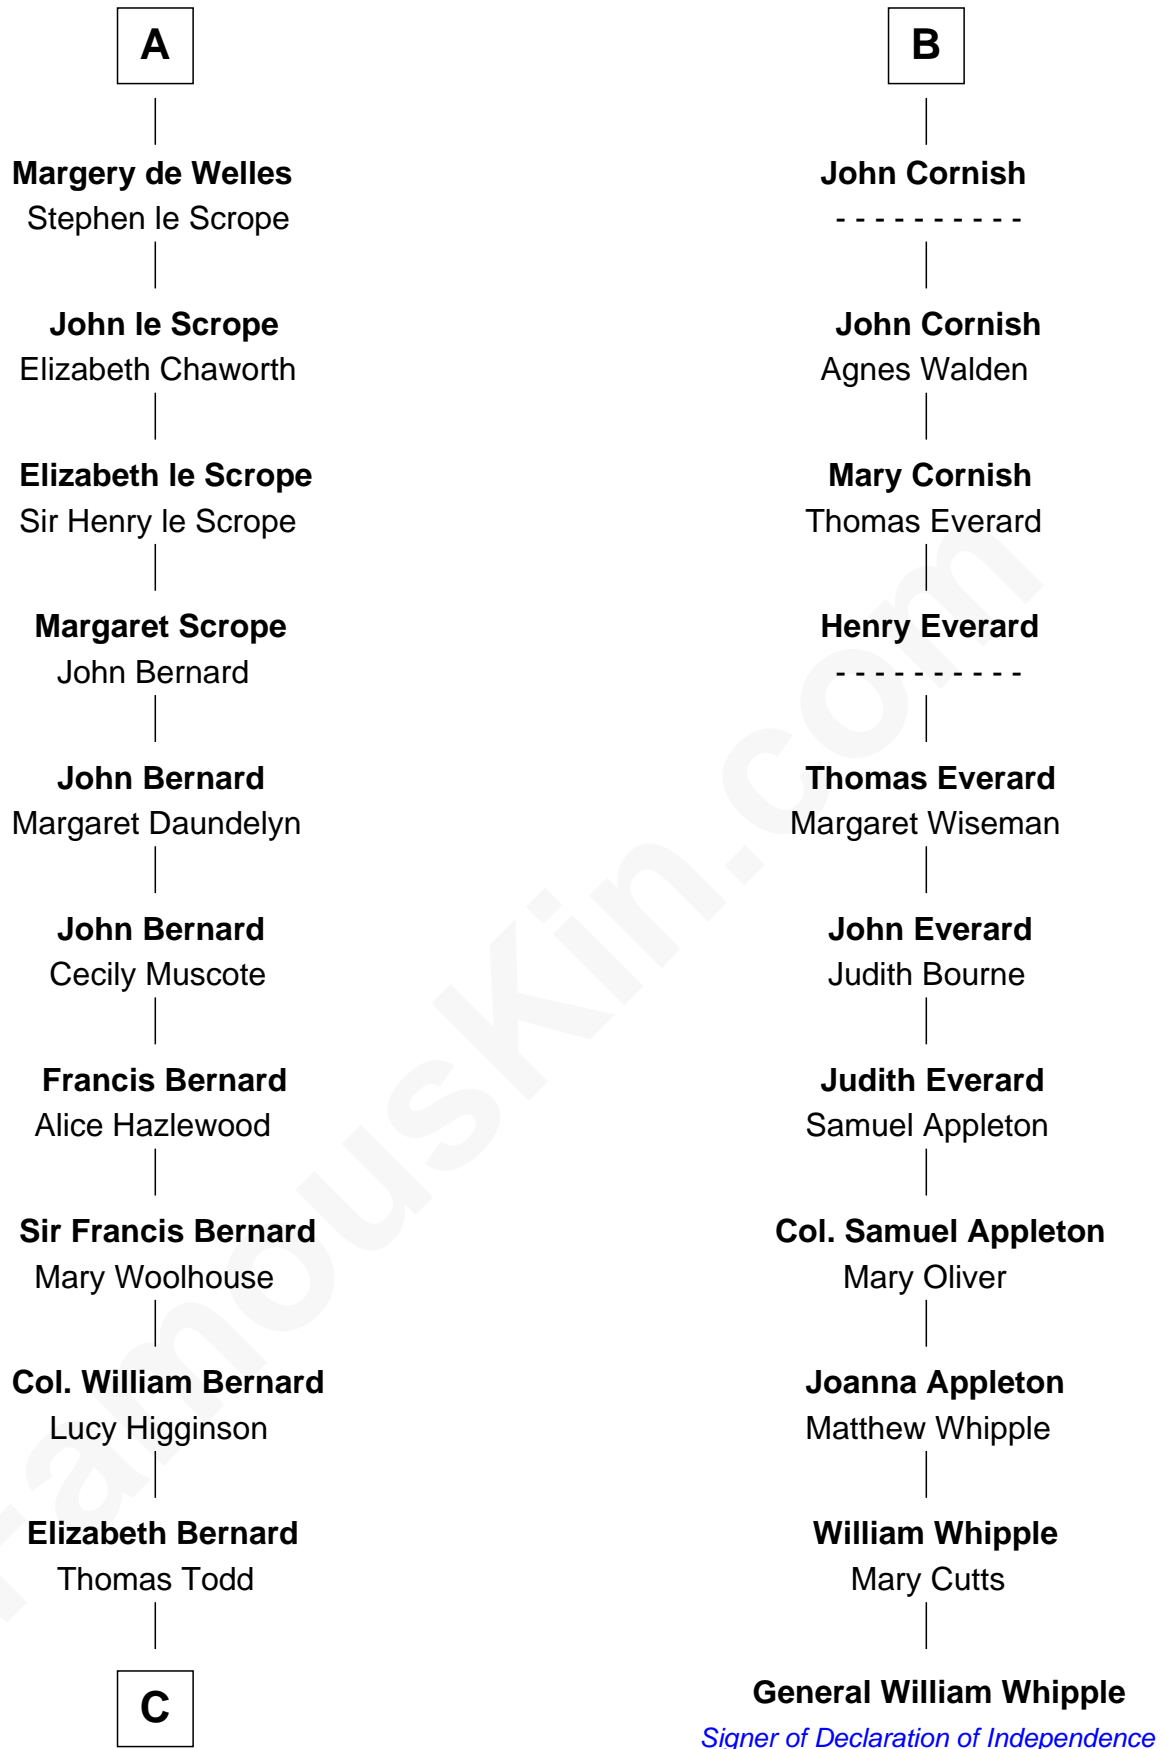

FamousKin.com Relationship Chart of

General Robert E. Lee

Confederate Army - U.S. Civil War

17th cousin 4 times removed of

General William Whipple

Signer of the Declaration of Independence

Robert Fitzrichard

Maud de St. Liz

C

Elizabeth Todd
Augustine Moore

Col. Bernard Moore
Anne Catherine Spotswood

Anne Butler Moore
Charles Carter

Anne Hill Carter
Maj. Gen. Henry Lee

General Robert E. Lee
Confederate Army - U.S. Civil War