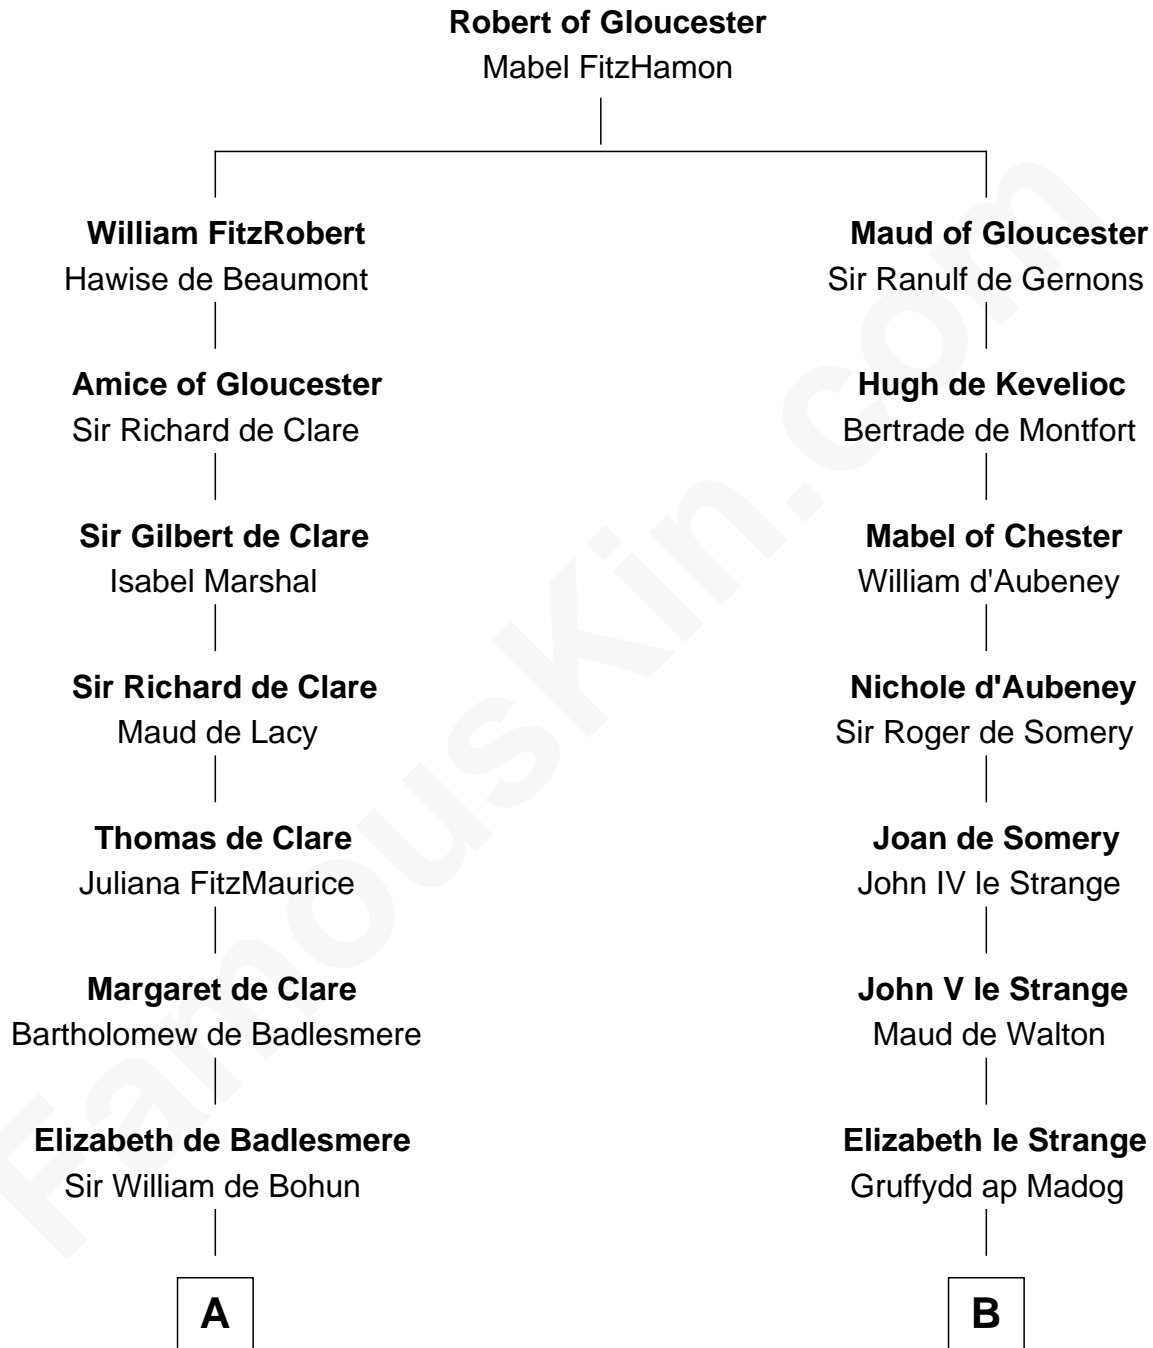

FamousKin.com

Relationship Chart of

General Robert E. Lee

Confederate Army - U.S. Civil War

19th cousin 2 times removed of

General William Whipple

Signer of the Declaration of Independence

C

Laetitia Corbin

Richard Lee

Henry Lee

Mary Bland

Col. Henry Lee

Lucy Grymes

Maj. Gen. Henry Lee

Anne Hill Carter