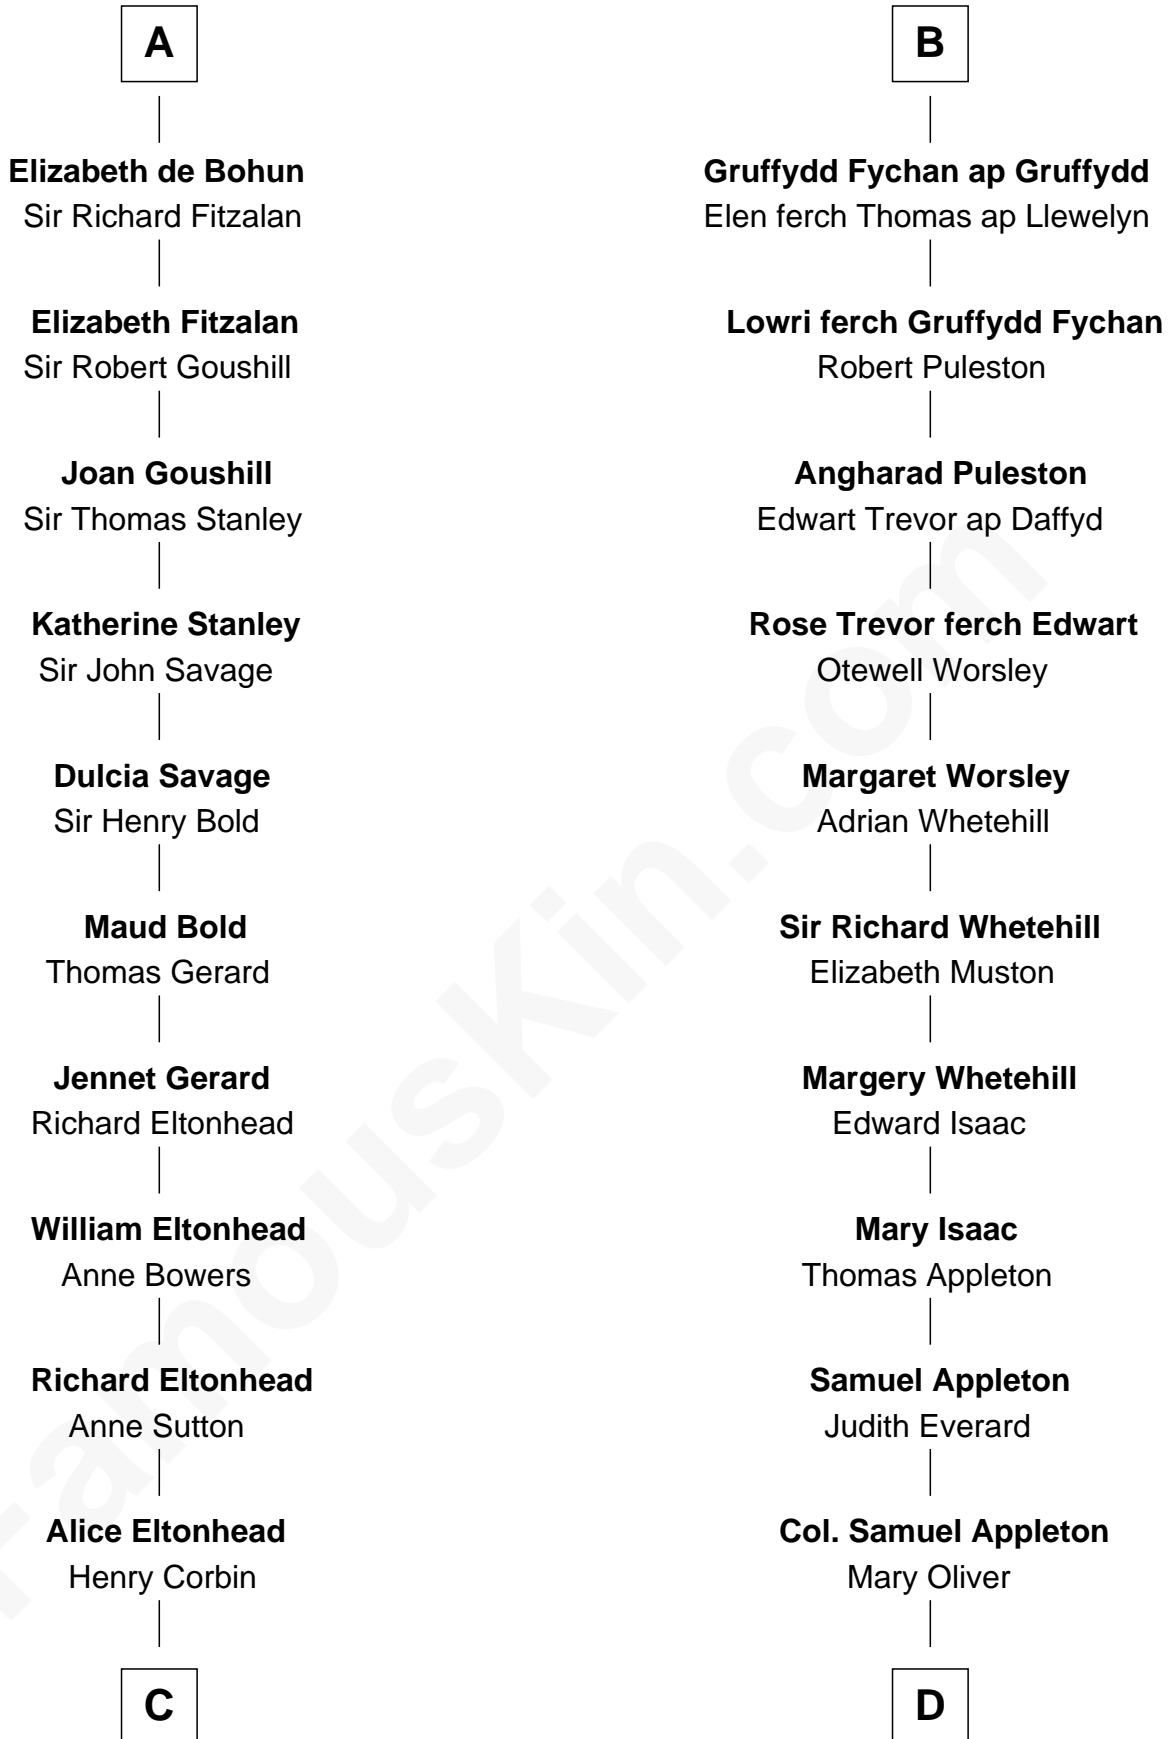

FamousKin.com

Relationship Chart of

General Robert E. Lee

Confederate Army - U.S. Civil War

19th cousin 2 times removed of

General William Whipple

Signer of the Declaration of Independence

C