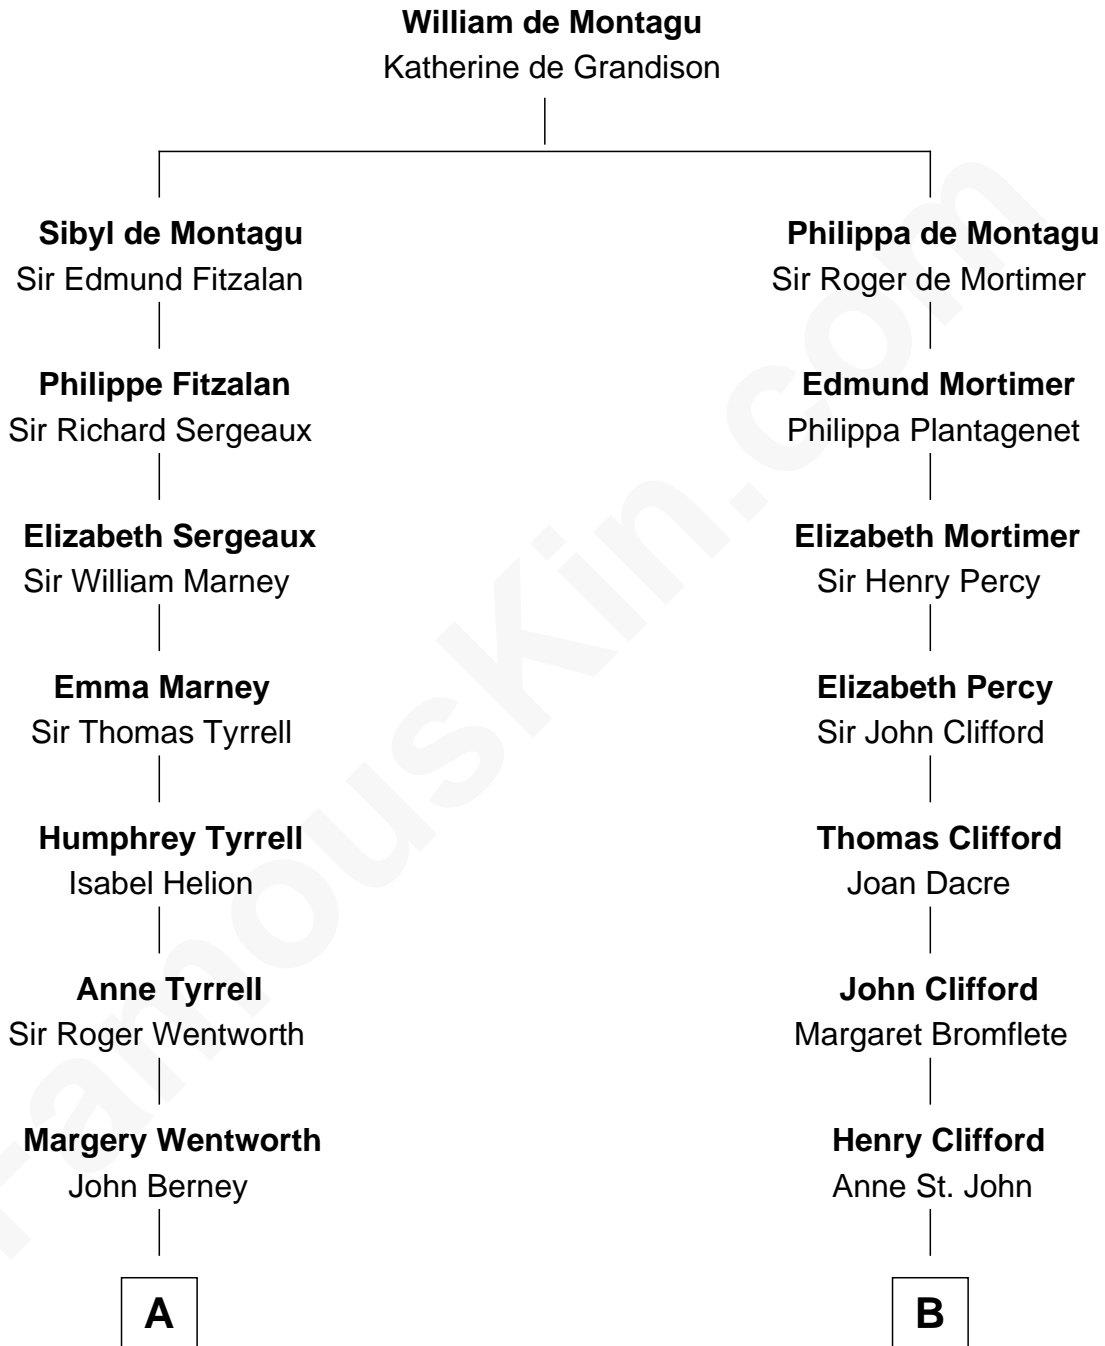

# FamousKin.com Relationship Chart of

**General Robert E. Lee**

*Confederate Army - U.S. Civil War*

16th cousin 5 times removed of

**Sandra Day O'Connor**

*First Female U.S. Supreme Court Justice*

**C**

**Lettice Carlyle Cobb**

Luke Day

**Hollis Day**

Eliza L. Flanders

**Henry Clay Day**

Alice Edith Hilton

**Henry R. Day**

Ada Mae Wilkey

**Sandra Day O'Connor**

*U.S. Supreme Court Justice*