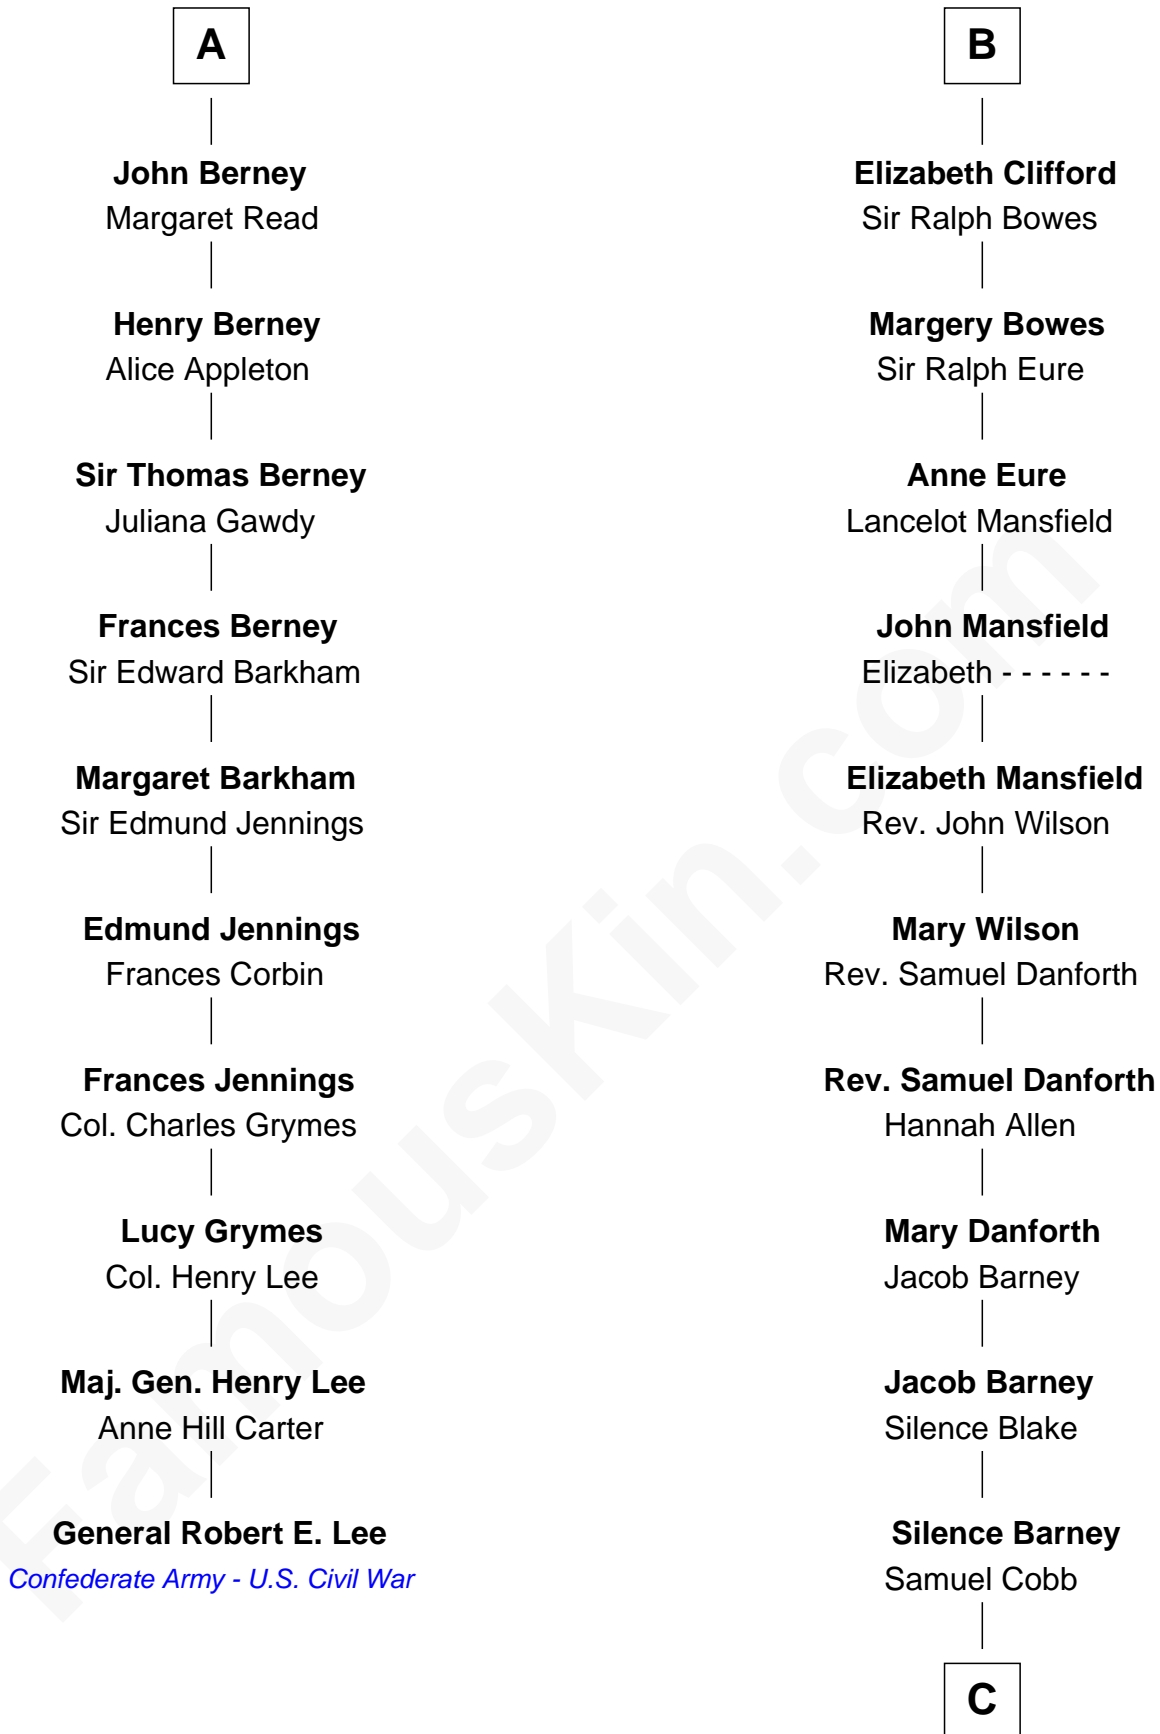

# FamousKin.com Relationship Chart of

**General Robert E. Lee**

*Confederate Army - U.S. Civil War*

16th cousin 5 times removed of

**Sandra Day O'Connor**

*First Female U.S. Supreme Court Justice*

**C**

**Lettice Carlyle Cobb**

Luke Day

**Hollis Day**

Eliza L. Flanders

**Henry Clay Day**

Alice Edith Hilton

**Henry R. Day**

Ada Mae Wilkey

**Sandra Day O'Connor**

*U.S. Supreme Court Justice*