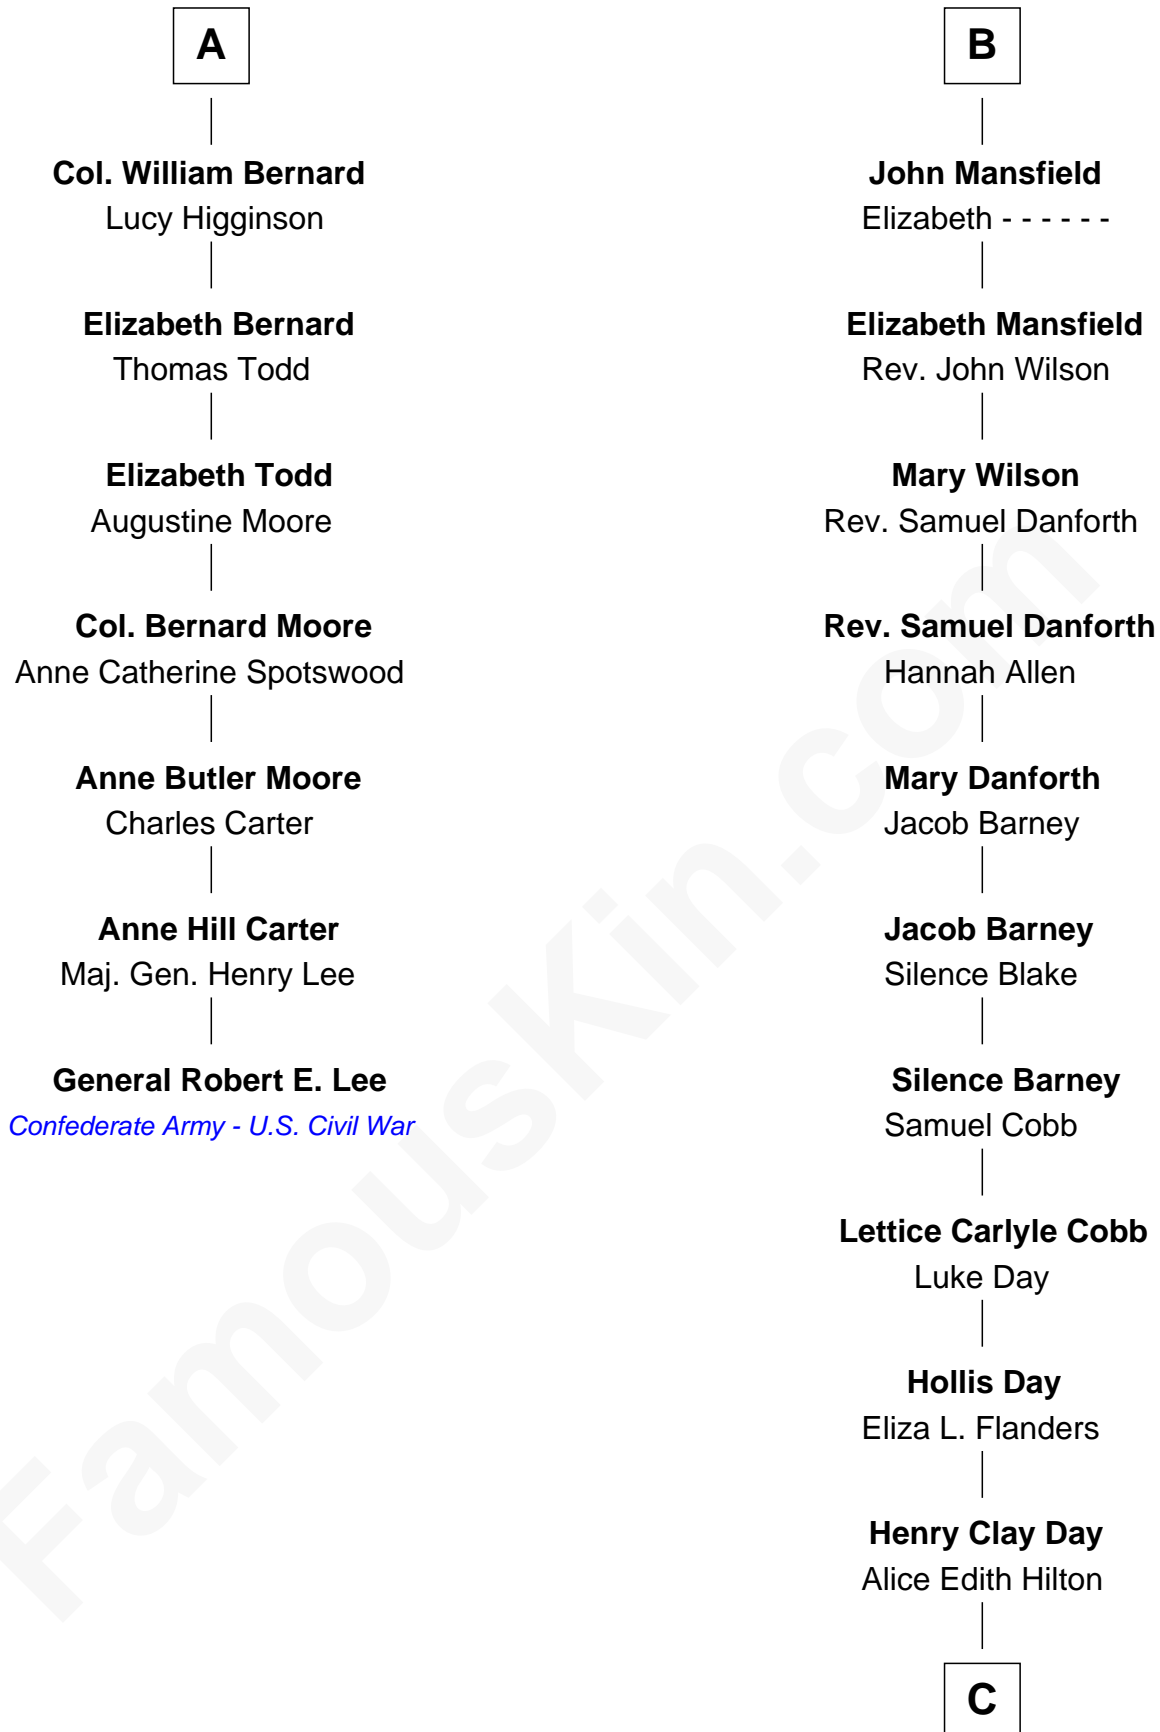

# FamousKin.com Relationship Chart of

**General Robert E. Lee**

*Confederate Army - U.S. Civil War*

13th cousin 5 times removed of

**Sandra Day O'Connor**

*First Female U.S. Supreme Court Justice*

C

Henry R. Day  
Ada Mae Wilkey

Sandra Day O'Connor  
*U.S. Supreme Court Justice*

FamousKin.com