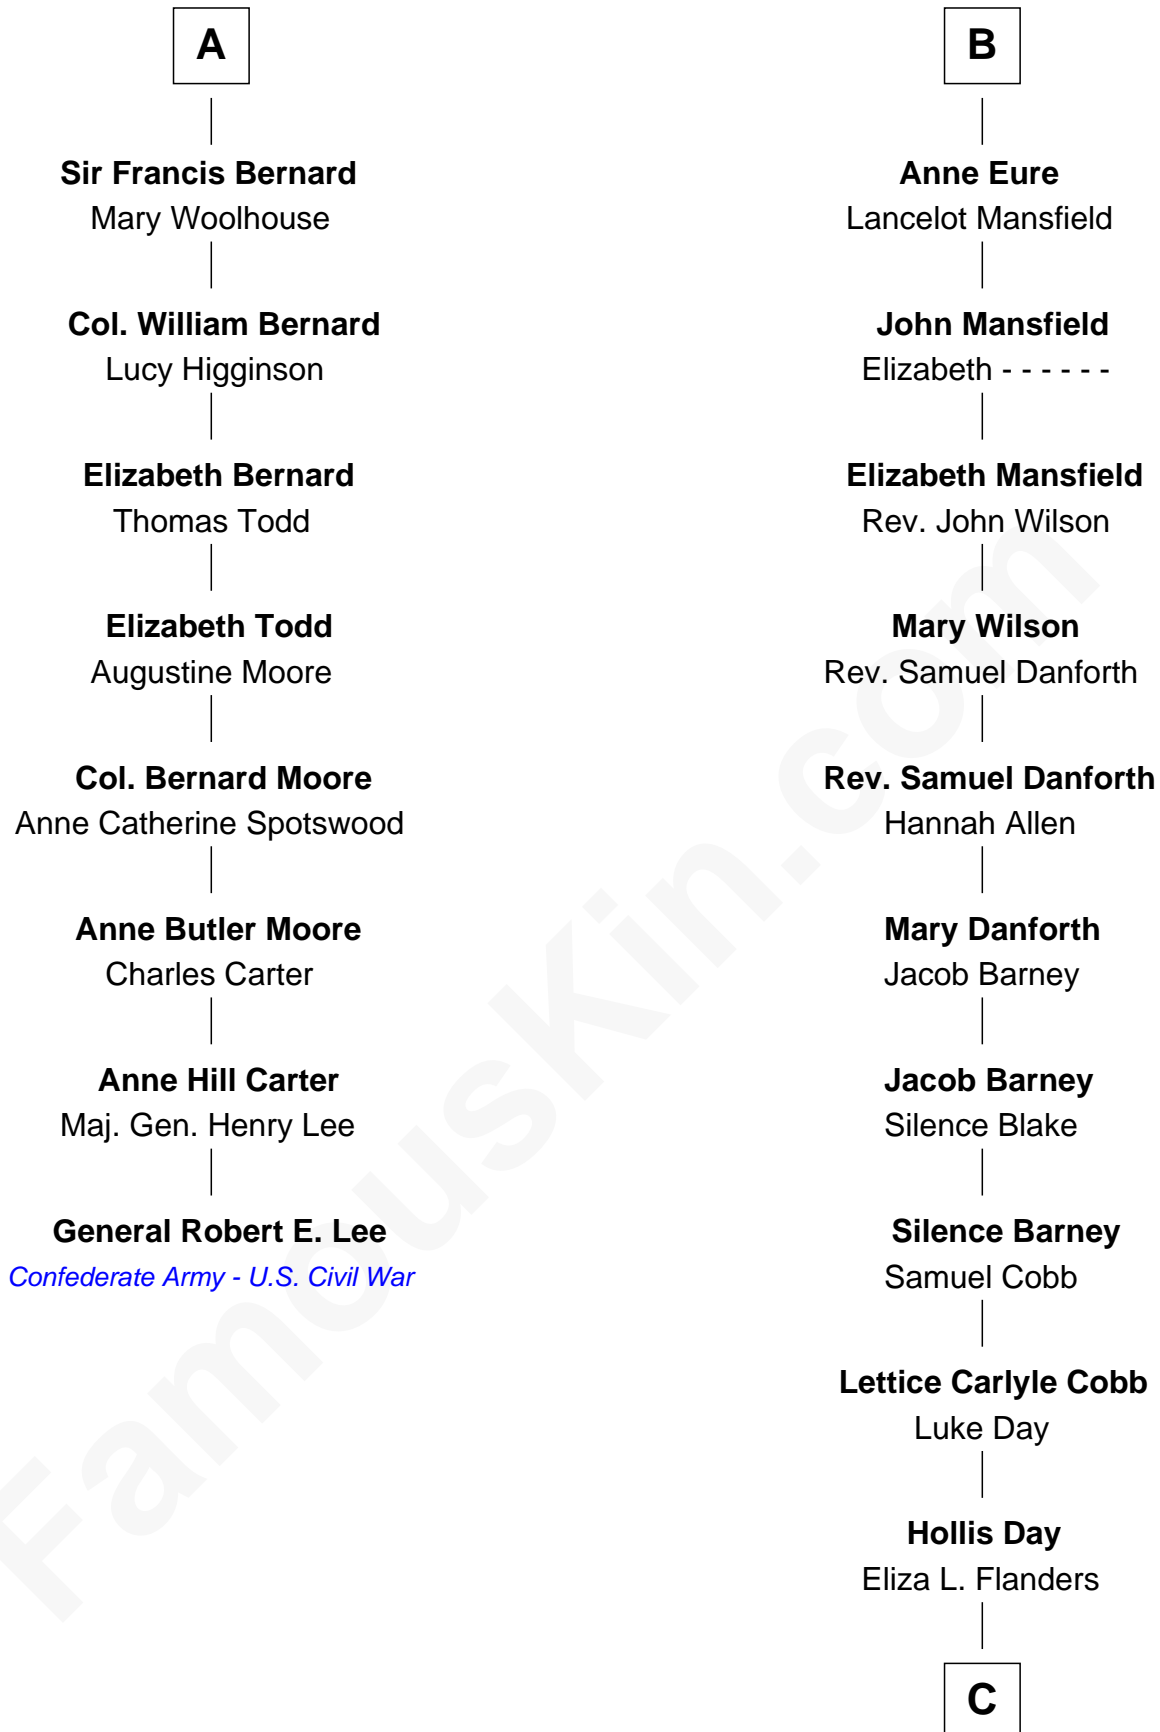

## Relationship Chart of

**General Robert E. Lee**

*Confederate Army - U.S. Civil War*

14th cousin 5 times removed of

**Sandra Day O'Connor**

*First Female U.S. Supreme Court Justice*

**C**

Henry Clay Day  
Alice Edith Hilton

Henry R. Day  
Ada Mae Wilkey

Sandra Day O'Connor  
*U.S. Supreme Court Justice*

FamousKin.com