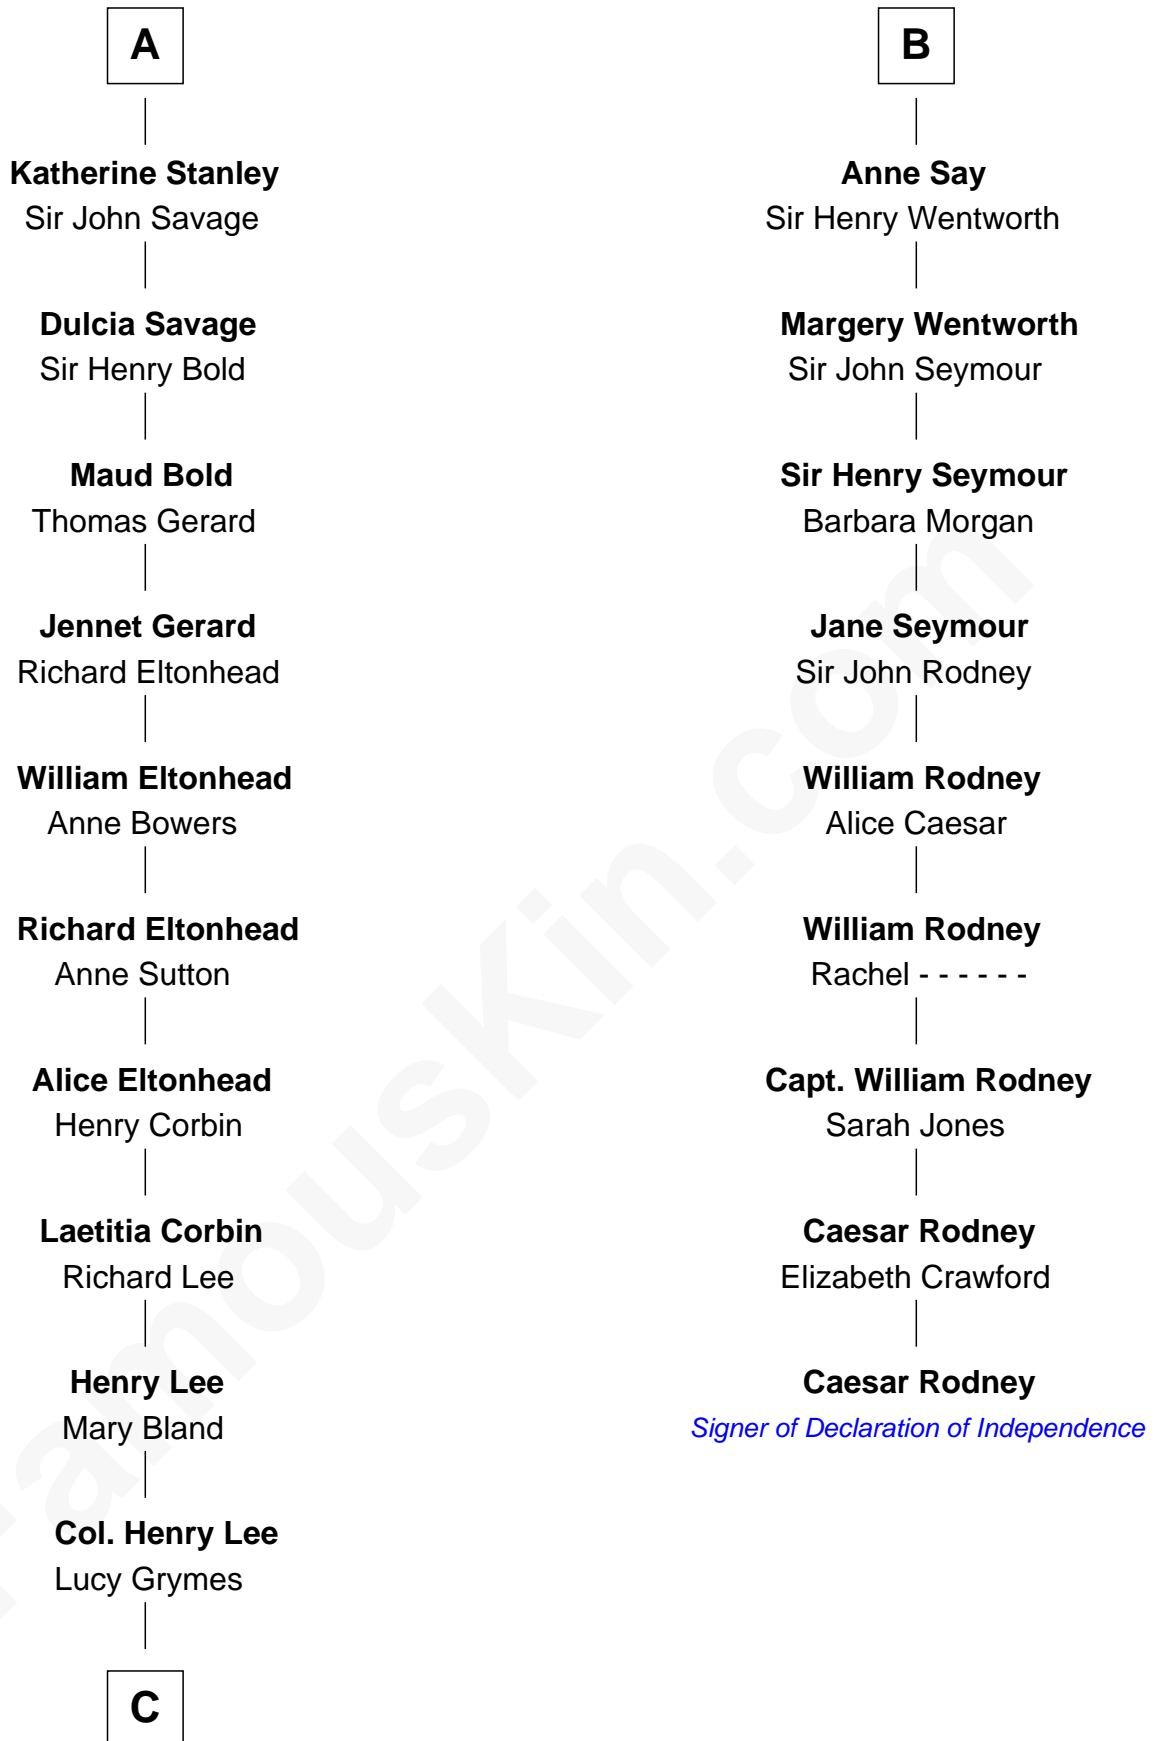

# FamousKin.com Relationship Chart of

**General Robert E. Lee**

*Confederate Army - U.S. Civil War*

15th cousin 3 times removed of

**Caesar Rodney**

*Signer of the Declaration of Independence*

**Sir Humphrey de Bohun**

Elizabeth de Badlesmere

**Elizabeth de Bohun**

Sir Richard Fitzalan

**Elizabeth Fitzalan**

Sir Robert Goushill

**Joan Goushill**

Sir Thomas Stanley

**A**

**Eleanor de Bohun**

Sir John de Verdun

**Maud de Verdun**

Sir John de Grey

**Sir Roger de Grey**

Elizabeth de Hastings

**Sir Reynold de Grey**

Eleanor le Strange

**Ida Grey**

John Cokayne

**Elizabeth Cokayne**

Sir Laurence Cheney

**Elizabeth Cheney**

Sir John Say

**B**

C