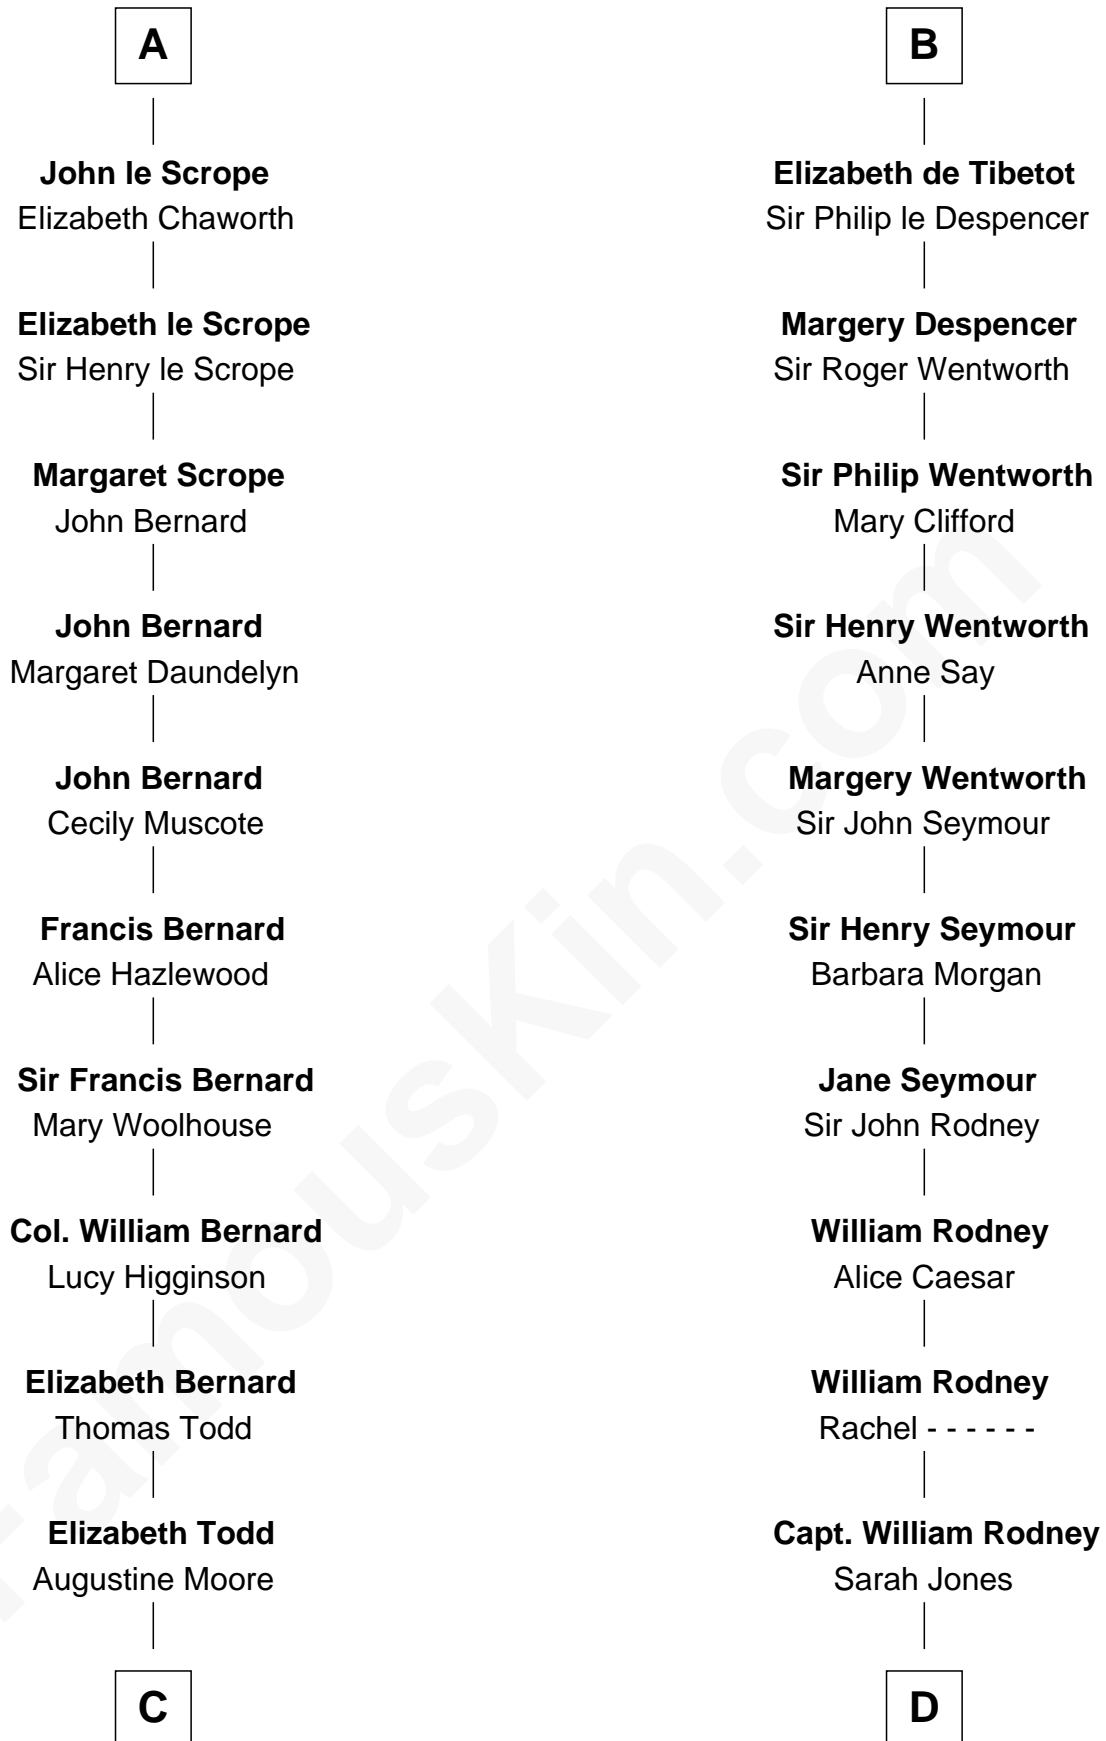

# FamousKin.com Relationship Chart of

**General Robert E. Lee**

*Confederate Army - U.S. Civil War*

18th cousin 2 times removed of

**Caesar Rodney**

*Signer of the Declaration of Independence*

**C**

**Col. Bernard Moore**  
Anne Catherine Spotswood

**Anne Butler Moore**  
Charles Carter

**Anne Hill Carter**  
Maj. Gen. Henry Lee

**General Robert E. Lee**  
*Confederate Army - U.S. Civil War*

**D**

**Caesar Rodney**  
Elizabeth Crawford

**Caesar Rodney**  
*Signer of Declaration of Independence*