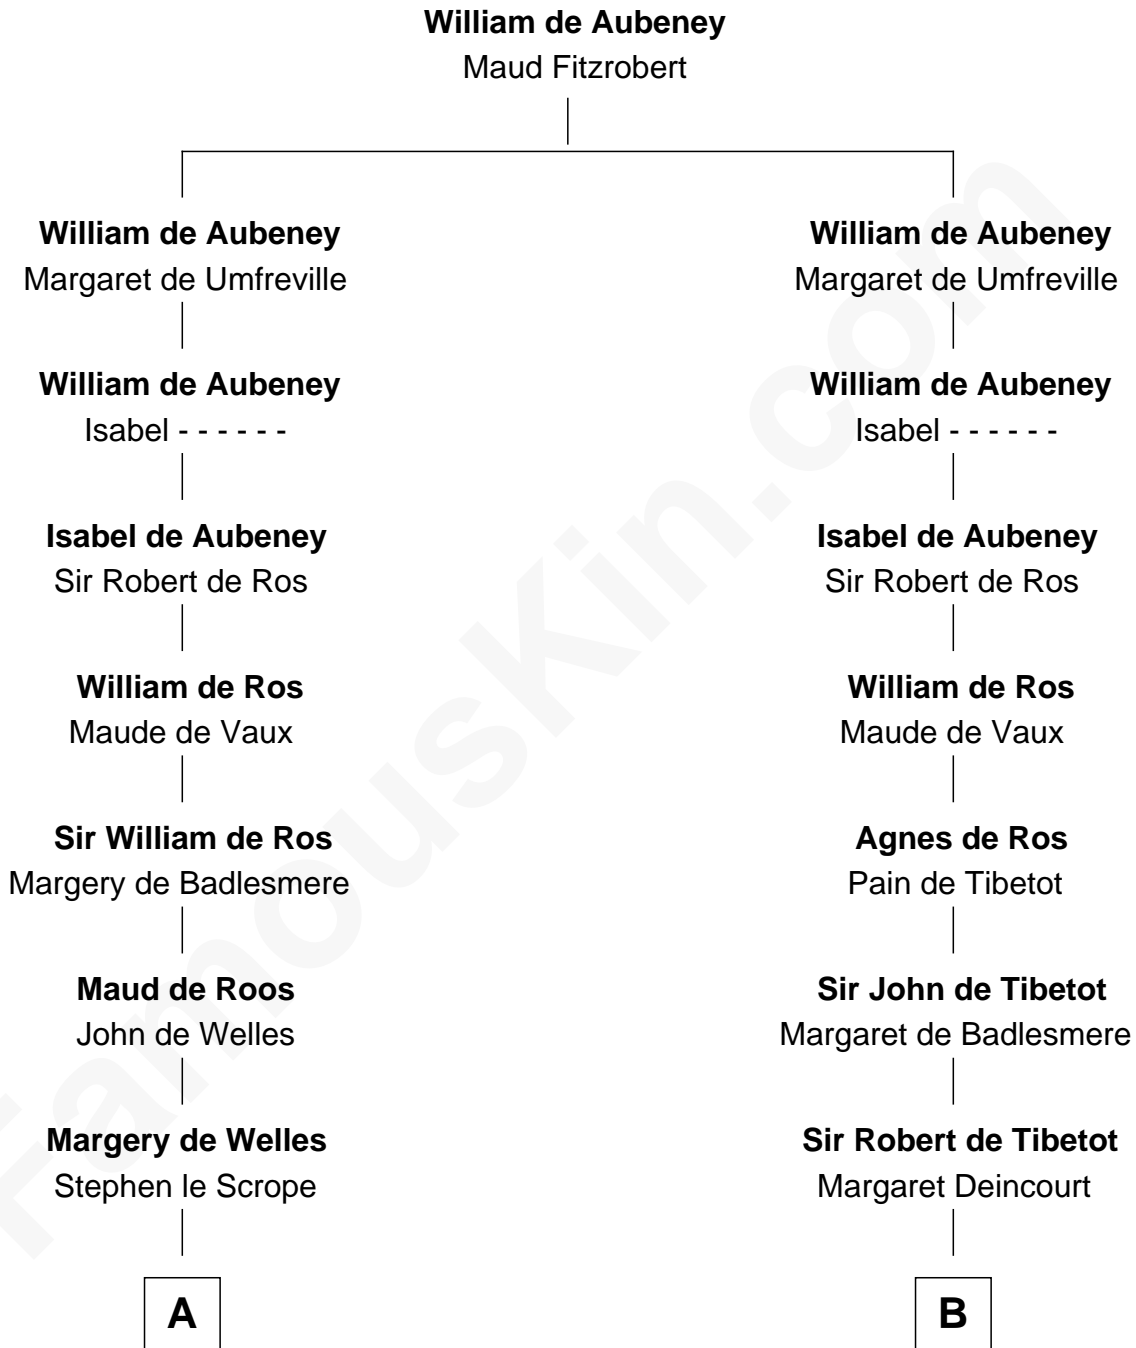

# FamousKin.com Relationship Chart of

**General Robert E. Lee**

*Confederate Army - U.S. Civil War*

18th cousin 2 times removed of

**Caesar Rodney**

*Signer of the Declaration of Independence*

**C**

**Col. Bernard Moore**  
Anne Catherine Spotswood

**Anne Butler Moore**  
Charles Carter

**Anne Hill Carter**  
Maj. Gen. Henry Lee

**General Robert E. Lee**  
*Confederate Army - U.S. Civil War*

**D**

**Caesar Rodney**  
Elizabeth Crawford

**Caesar Rodney**  
*Signer of Declaration of Independence*