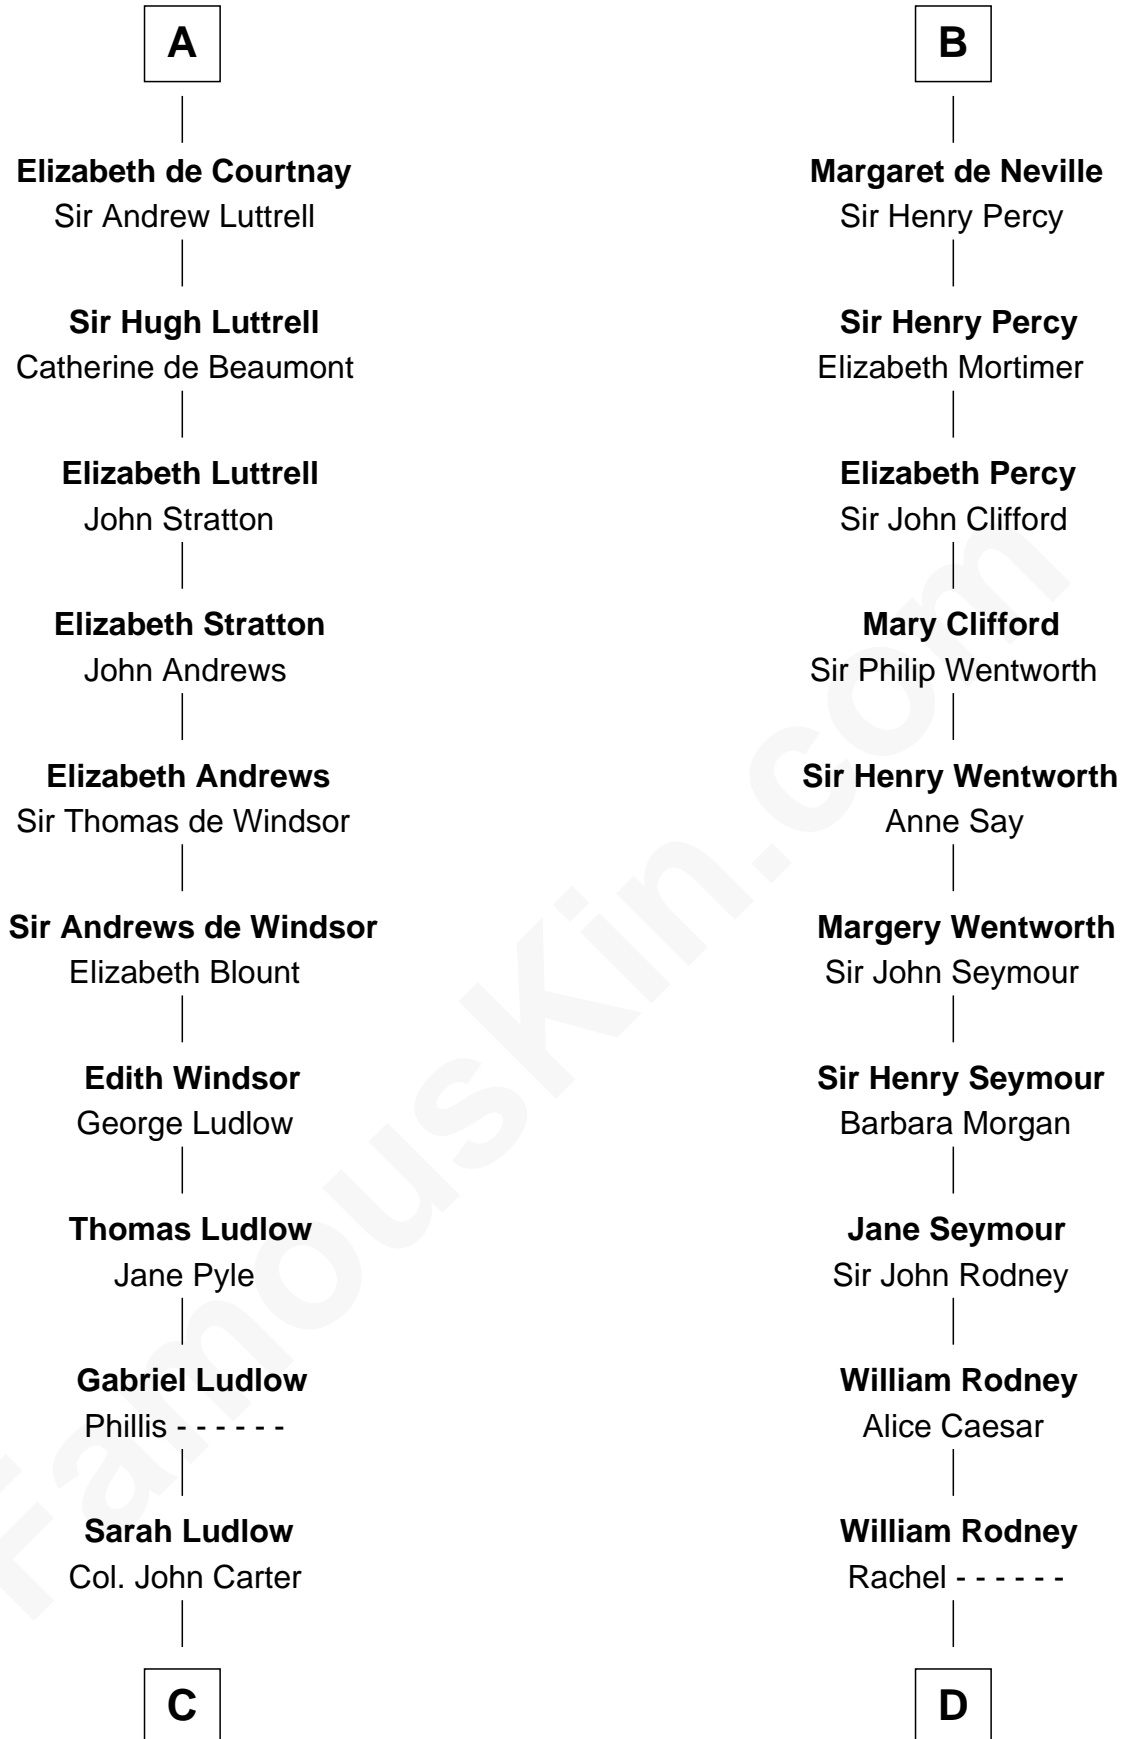

FamousKin.com Relationship Chart of

General Robert E. Lee

Confederate Army - U.S. Civil War

19th cousin 2 times removed of

Caesar Rodney

Signer of the Declaration of Independence

Saher I de Quincy

Maud de St. Liz

C

Col. Robert Carter

Judith Armistead

John Carter

Elizabeth Hill

Charles Carter

Anne Butler Moore

Anne Hill Carter