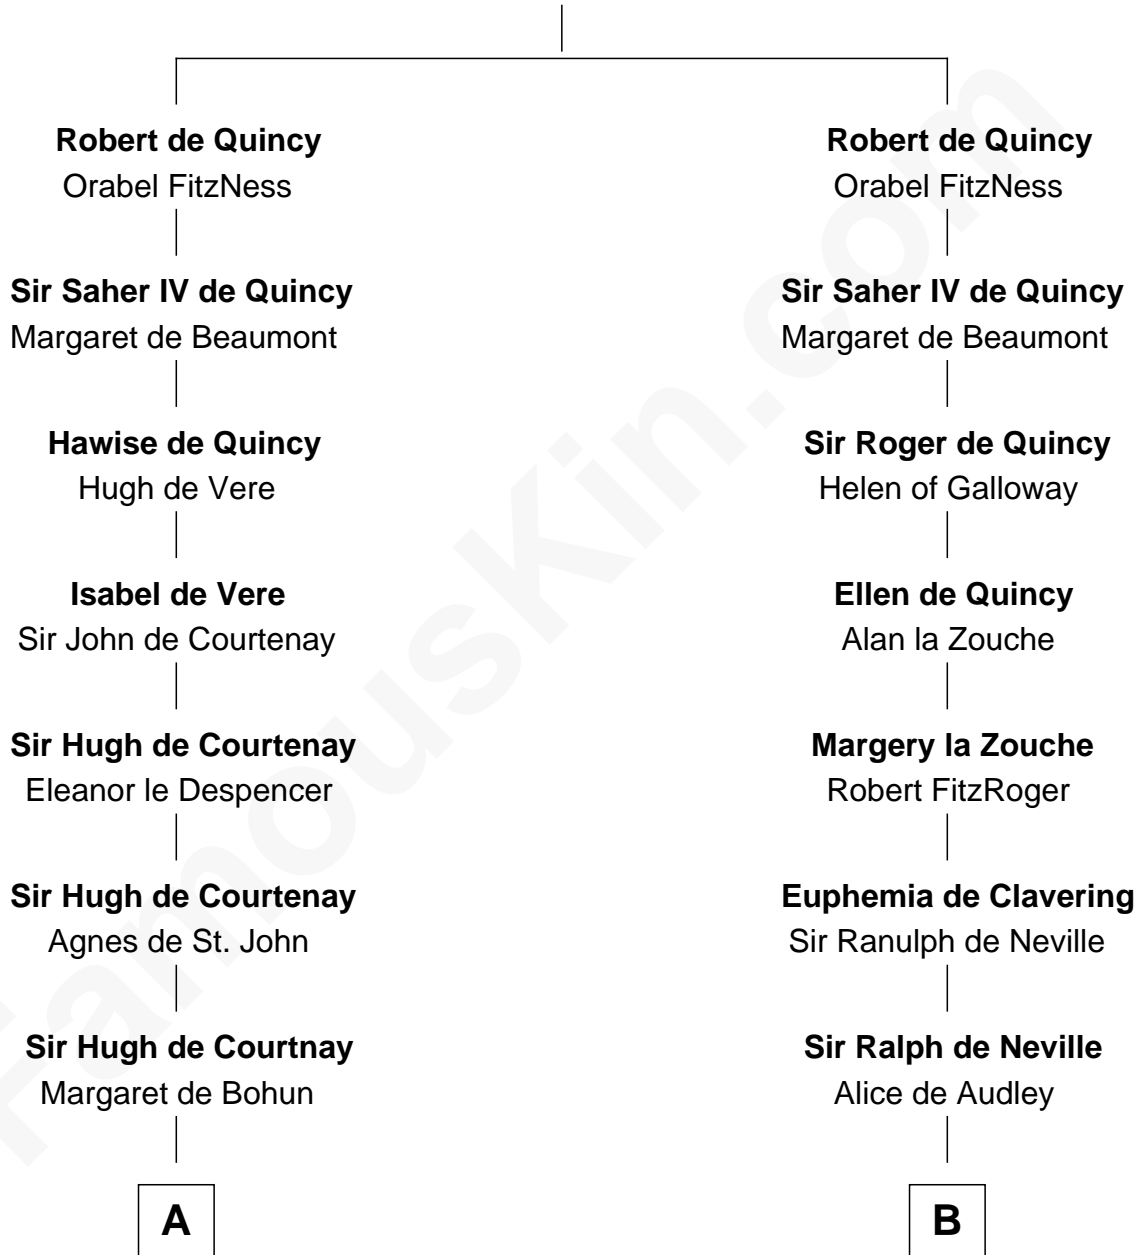

FamousKin.com Relationship Chart of

General Robert E. Lee

Confederate Army - U.S. Civil War

19th cousin 2 times removed of

Caesar Rodney

Signer of the Declaration of Independence

Saher I de Quincy

Maud de St. Liz

C

Col. Robert Carter

Judith Armistead

John Carter

Elizabeth Hill

Charles Carter

Anne Butler Moore

Anne Hill Carter