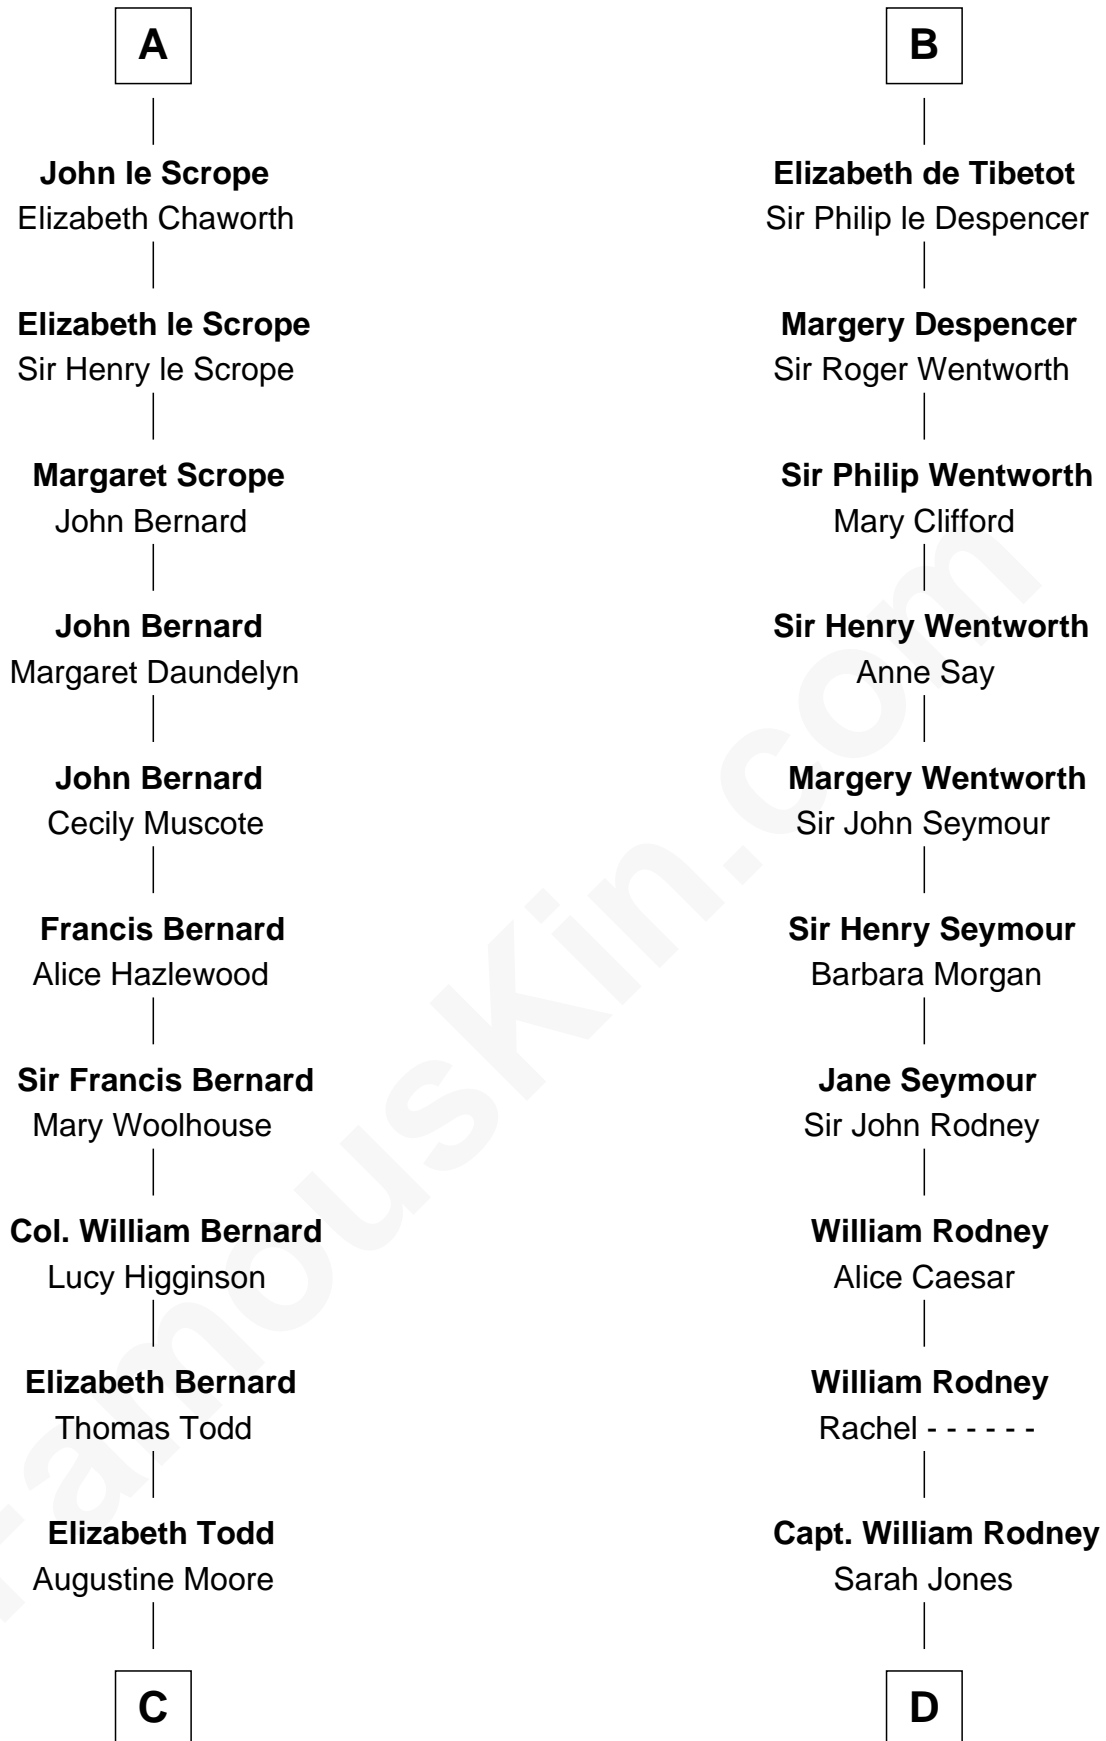

FamousKin.com Relationship Chart of

General Robert E. Lee

Confederate Army - U.S. Civil War

18th cousin 2 times removed of

Caesar Rodney

Signer of the Declaration of Independence

William I, King of Scotland

----- Avenal

C

Col. Bernard Moore
Anne Catherine Spotswood

Anne Butler Moore
Charles Carter

Anne Hill Carter
Maj. Gen. Henry Lee

General Robert E. Lee
Confederate Army - U.S. Civil War

D

Caesar Rodney
Elizabeth Crawford