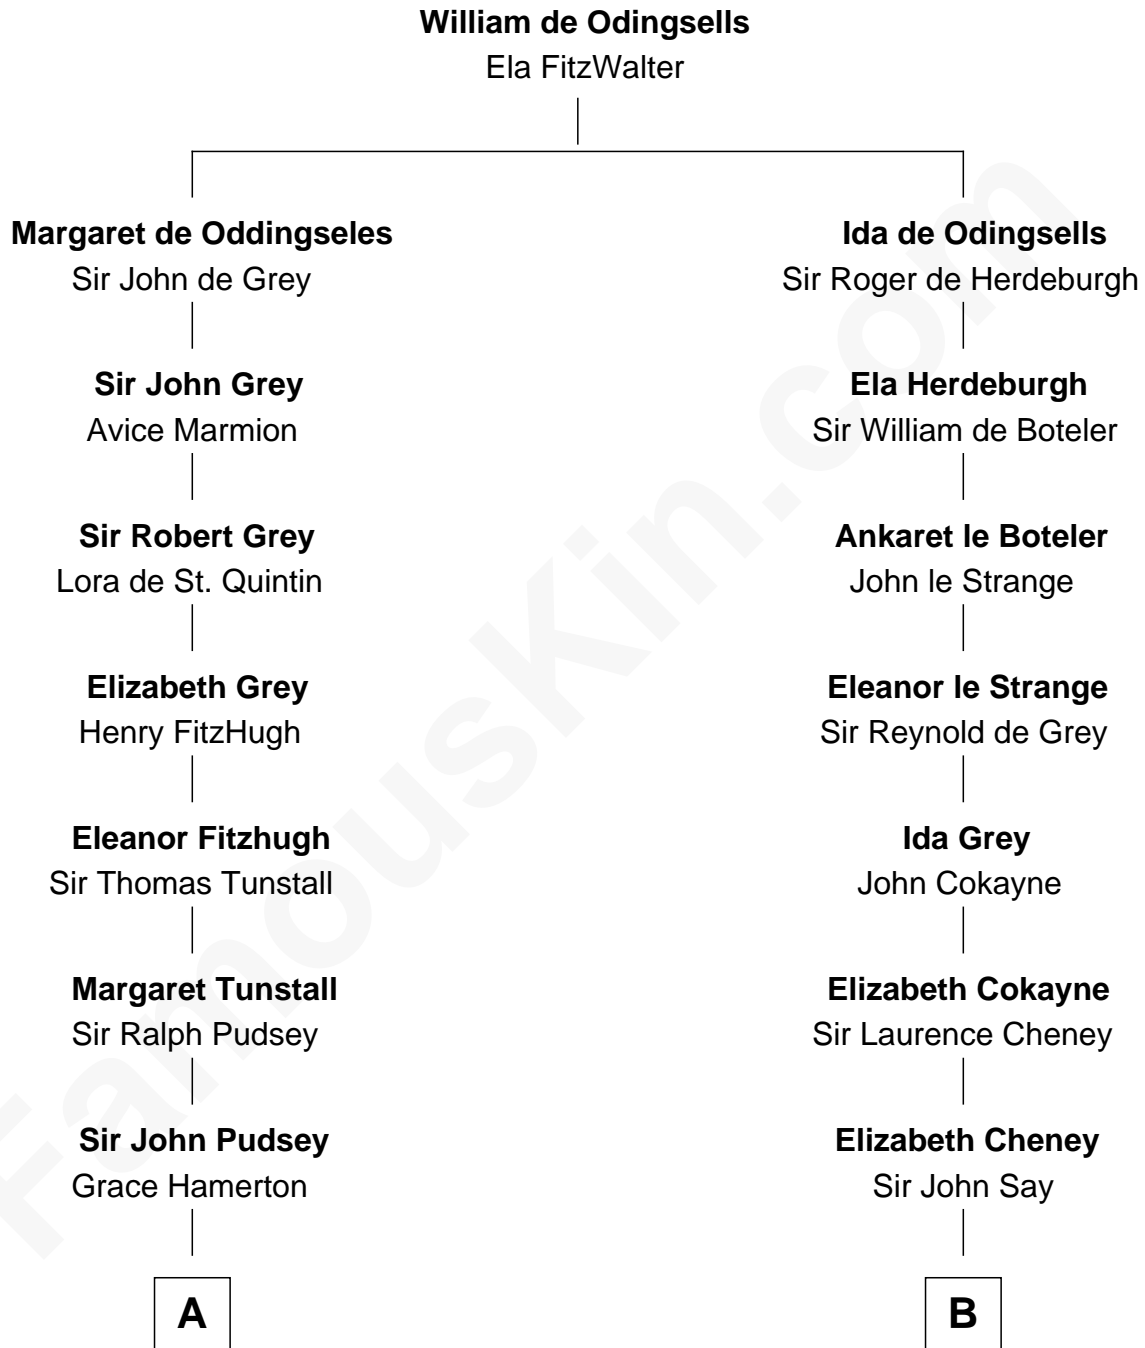

FamousKin.com

Relationship Chart of

General Robert E. Lee

Confederate Army - U.S. Civil War

15th cousin 4 times removed of

Caesar Rodney

Signer of the Declaration of Independence

C

Col. Henry Lee

Lucy Grymes

Maj. Gen. Henry Lee

Anne Hill Carter

General Robert E. Lee

Confederate Army - U.S. Civil War

FamousKin.com