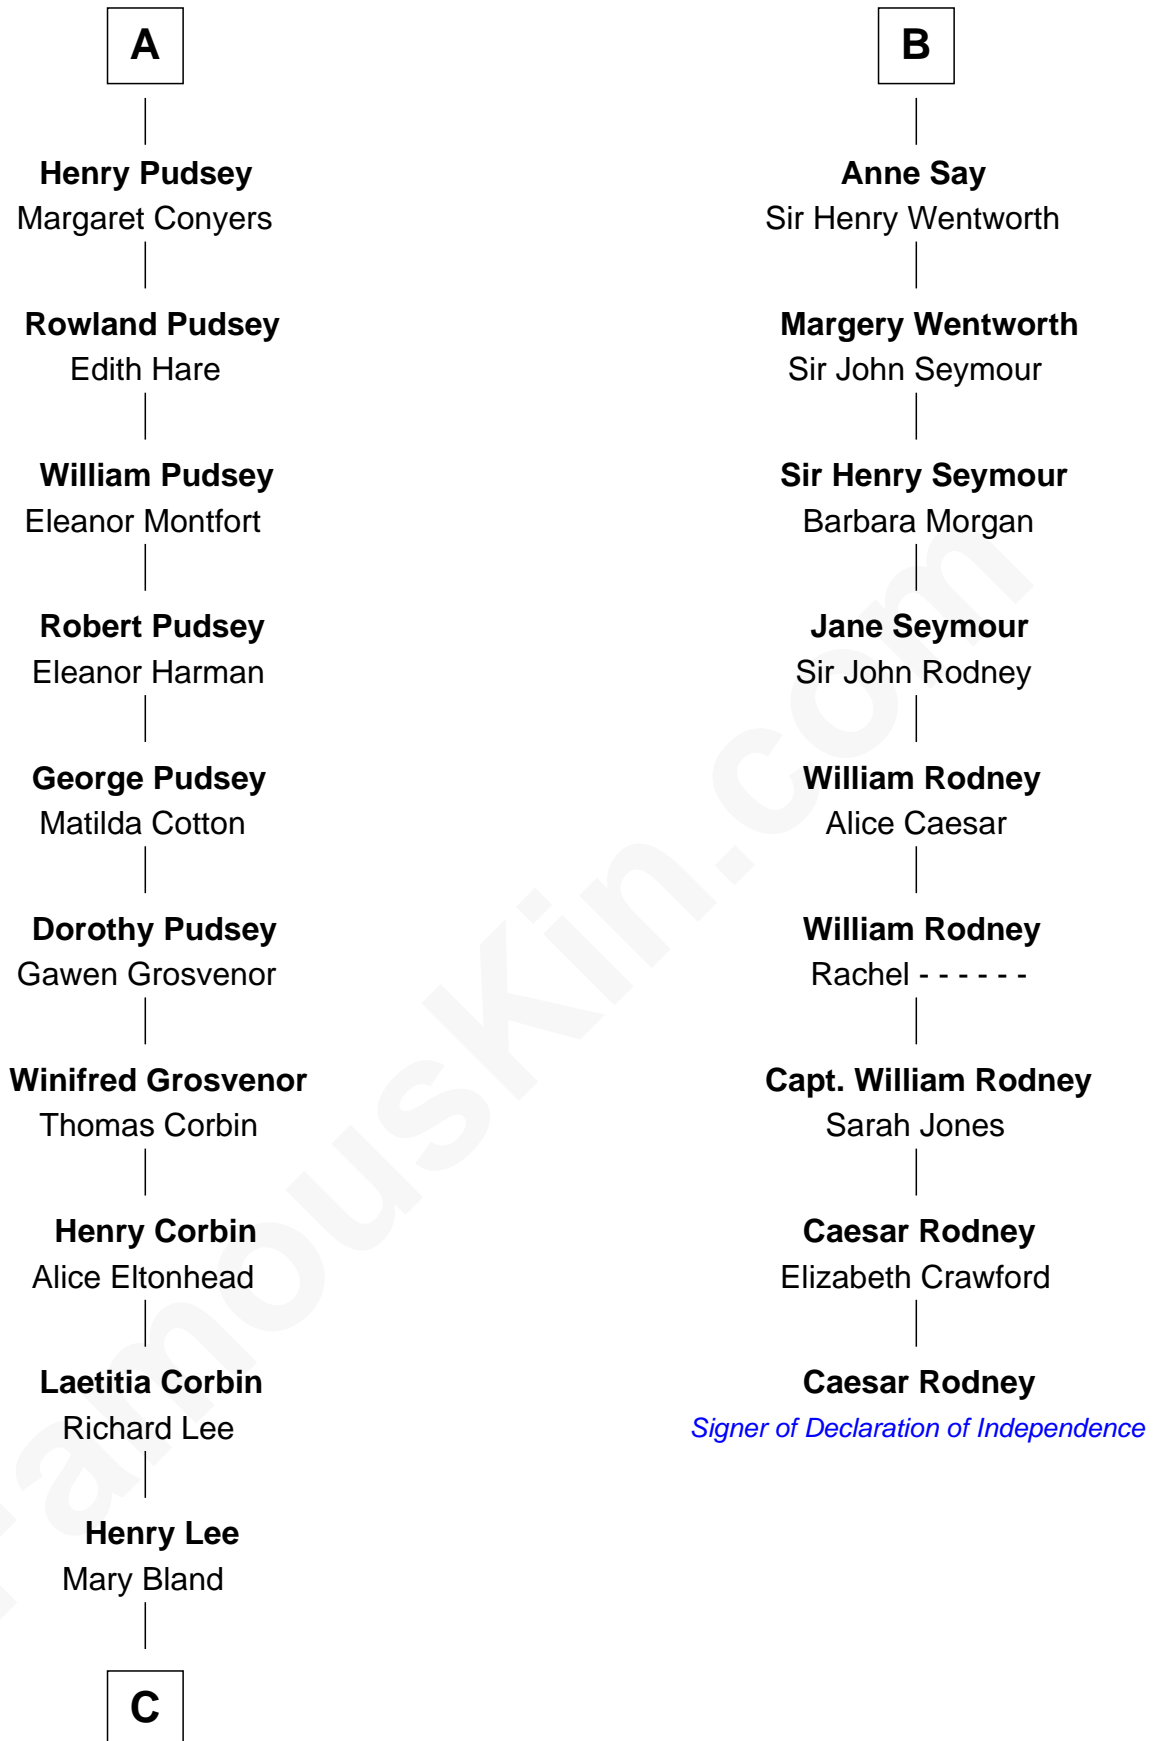

FamousKin.com

Relationship Chart of

General Robert E. Lee

Confederate Army - U.S. Civil War

15th cousin 4 times removed of

Caesar Rodney

Signer of the Declaration of Independence

C

Col. Henry Lee

Lucy Grymes

Maj. Gen. Henry Lee

Anne Hill Carter

General Robert E. Lee

Confederate Army - U.S. Civil War

FamousKin.com