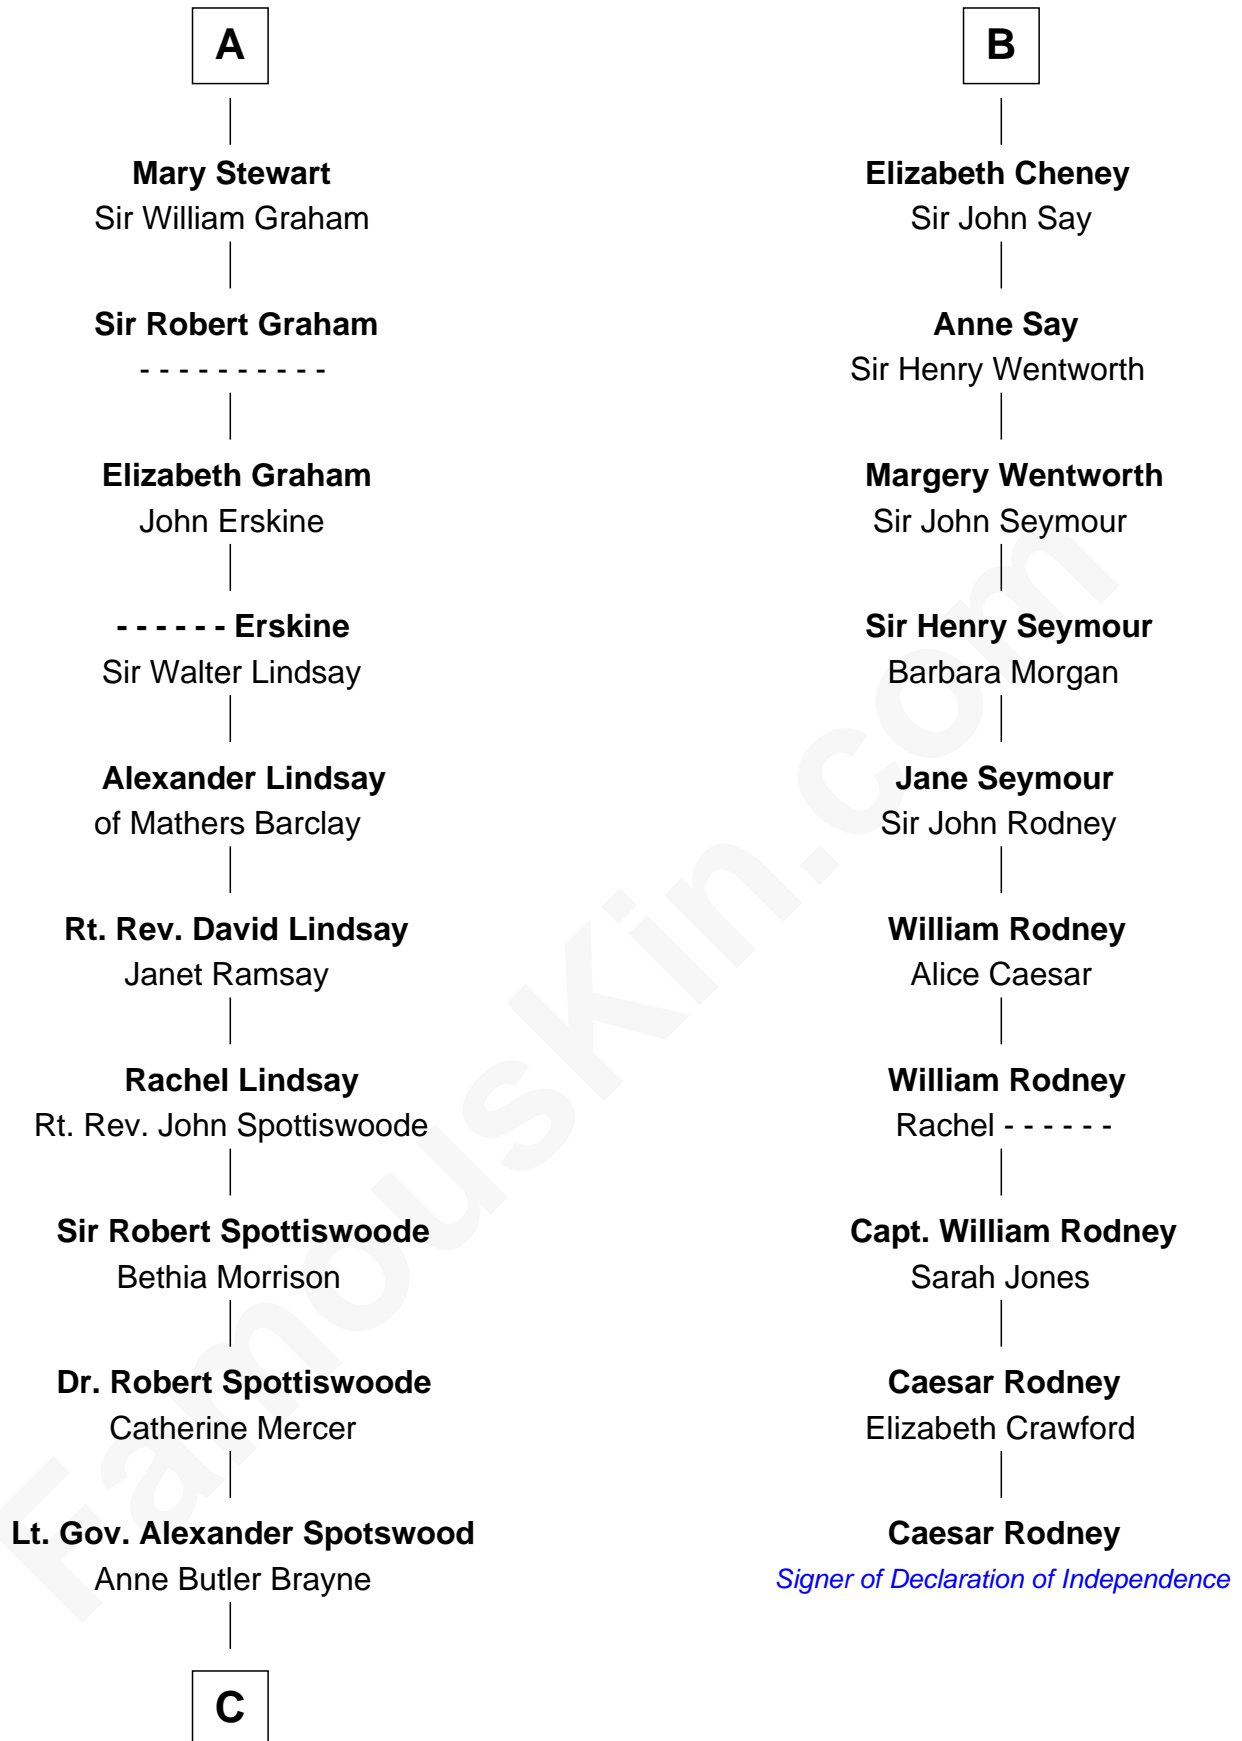

FamousKin.com Relationship Chart of

General Robert E. Lee

Confederate Army - U.S. Civil War

16th cousin 4 times removed of

Caesar Rodney

Signer of the Declaration of Independence

C

—
Anne Catherine Spotswood

Col. Bernard Moore

—
Anne Butler Moore

Charles Carter

—
Anne Hill Carter

Maj. Gen. Henry Lee

—
General Robert E. Lee

Confederate Army - U.S. Civil War

FamousKin.com