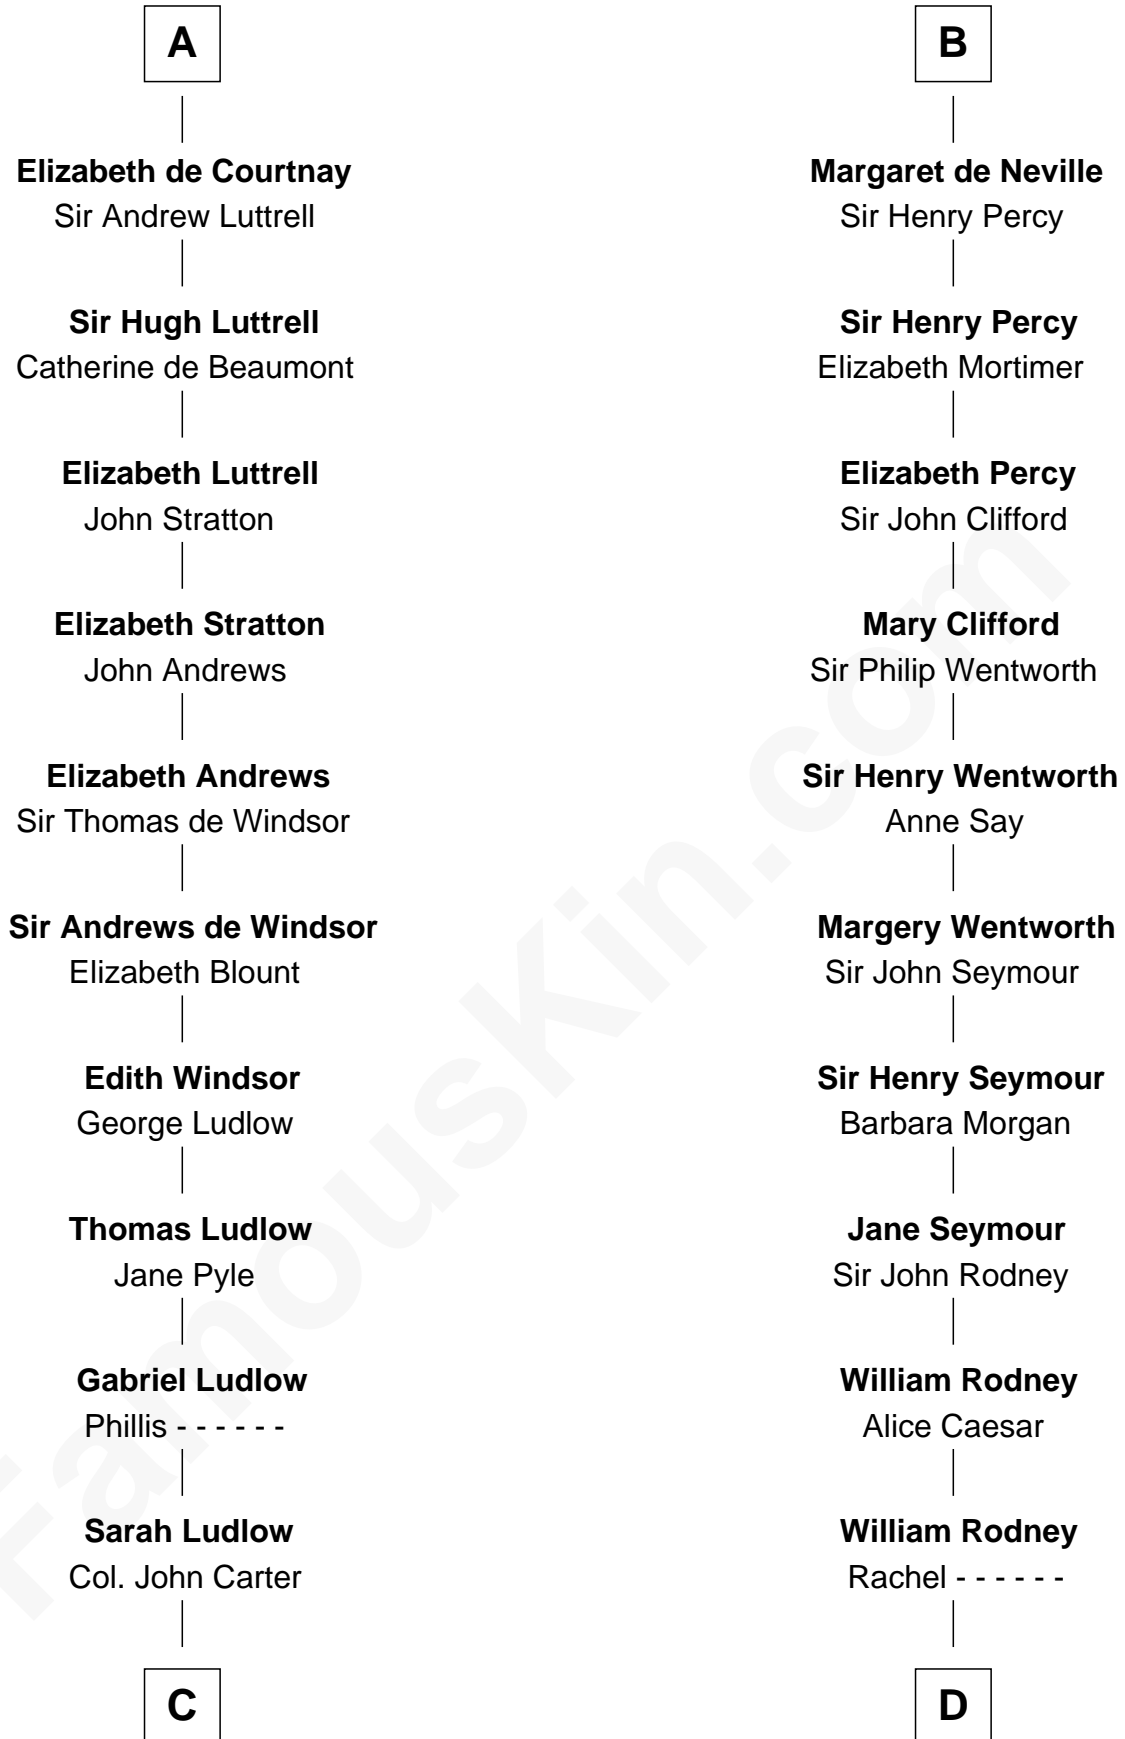

FamousKin.com Relationship Chart of

General Robert E. Lee

Confederate Army - U.S. Civil War

19th cousin 2 times removed of

Caesar Rodney

Signer of the Declaration of Independence

Hugh de Grantmesnil

C

Col. Robert Carter

Judith Armistead

John Carter

Elizabeth Hill

Charles Carter

Anne Butler Moore

Anne Hill Carter

Maj. Gen. Henry Lee