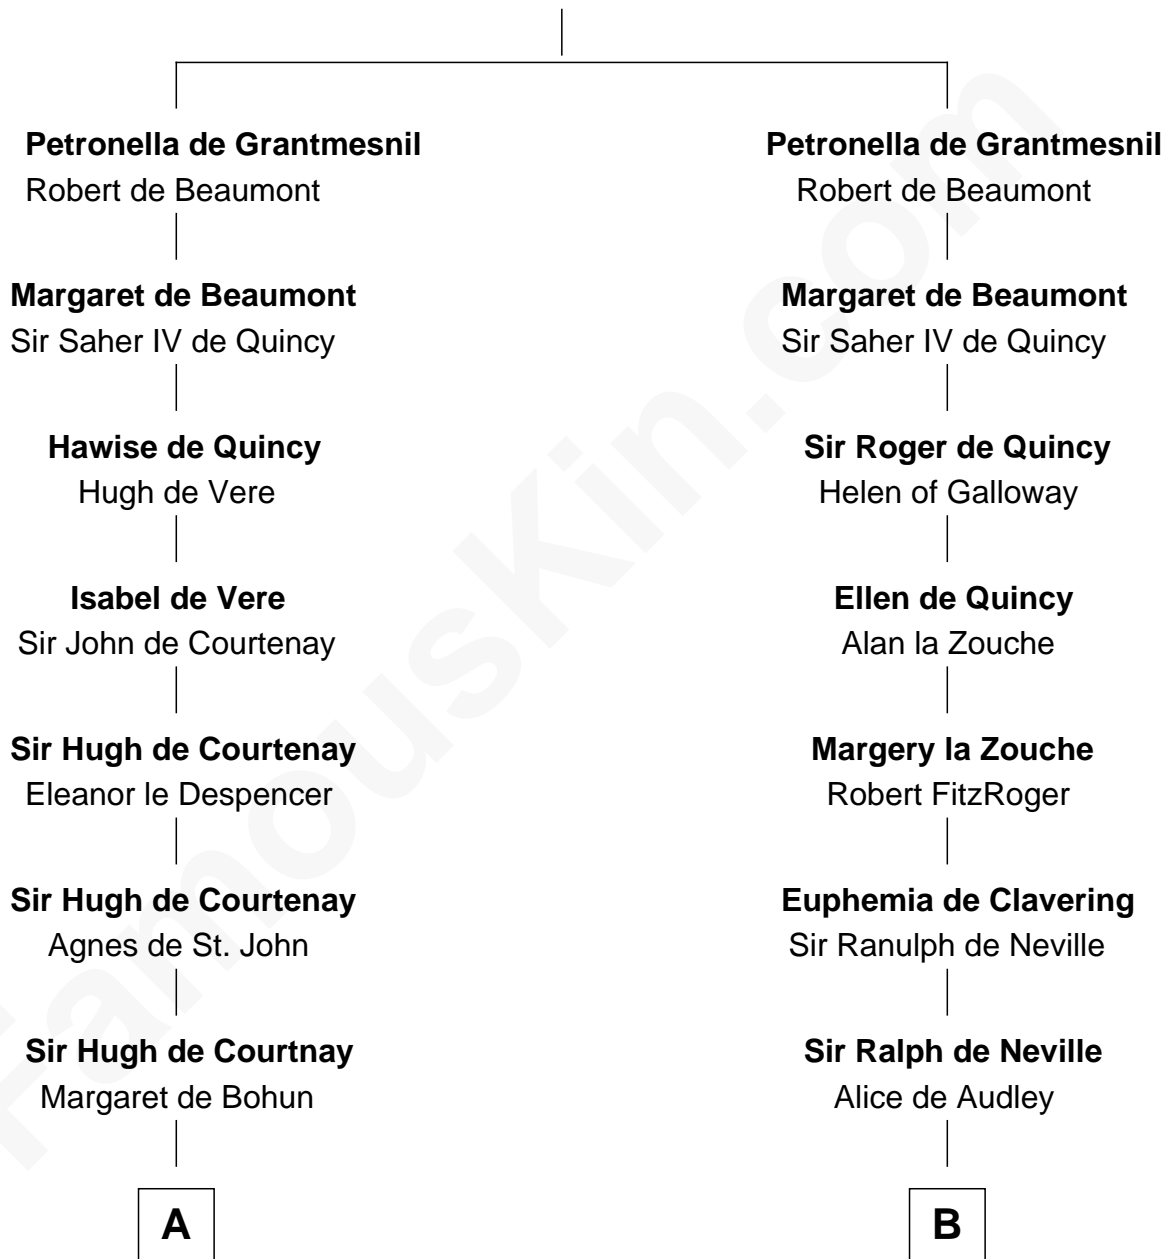

FamousKin.com Relationship Chart of

General Robert E. Lee

Confederate Army - U.S. Civil War

19th cousin 2 times removed of

Caesar Rodney

Signer of the Declaration of Independence

Hugh de Grantmesnil

C

Col. Robert Carter

Judith Armistead

John Carter

Elizabeth Hill

Charles Carter

Anne Butler Moore

Anne Hill Carter

Maj. Gen. Henry Lee

General Robert E. Lee

Confederate Army - U.S. Civil War

D

Capt. William Rodney

Sarah Jones

Caesar Rodney

Elizabeth Crawford

Caesar Rodney