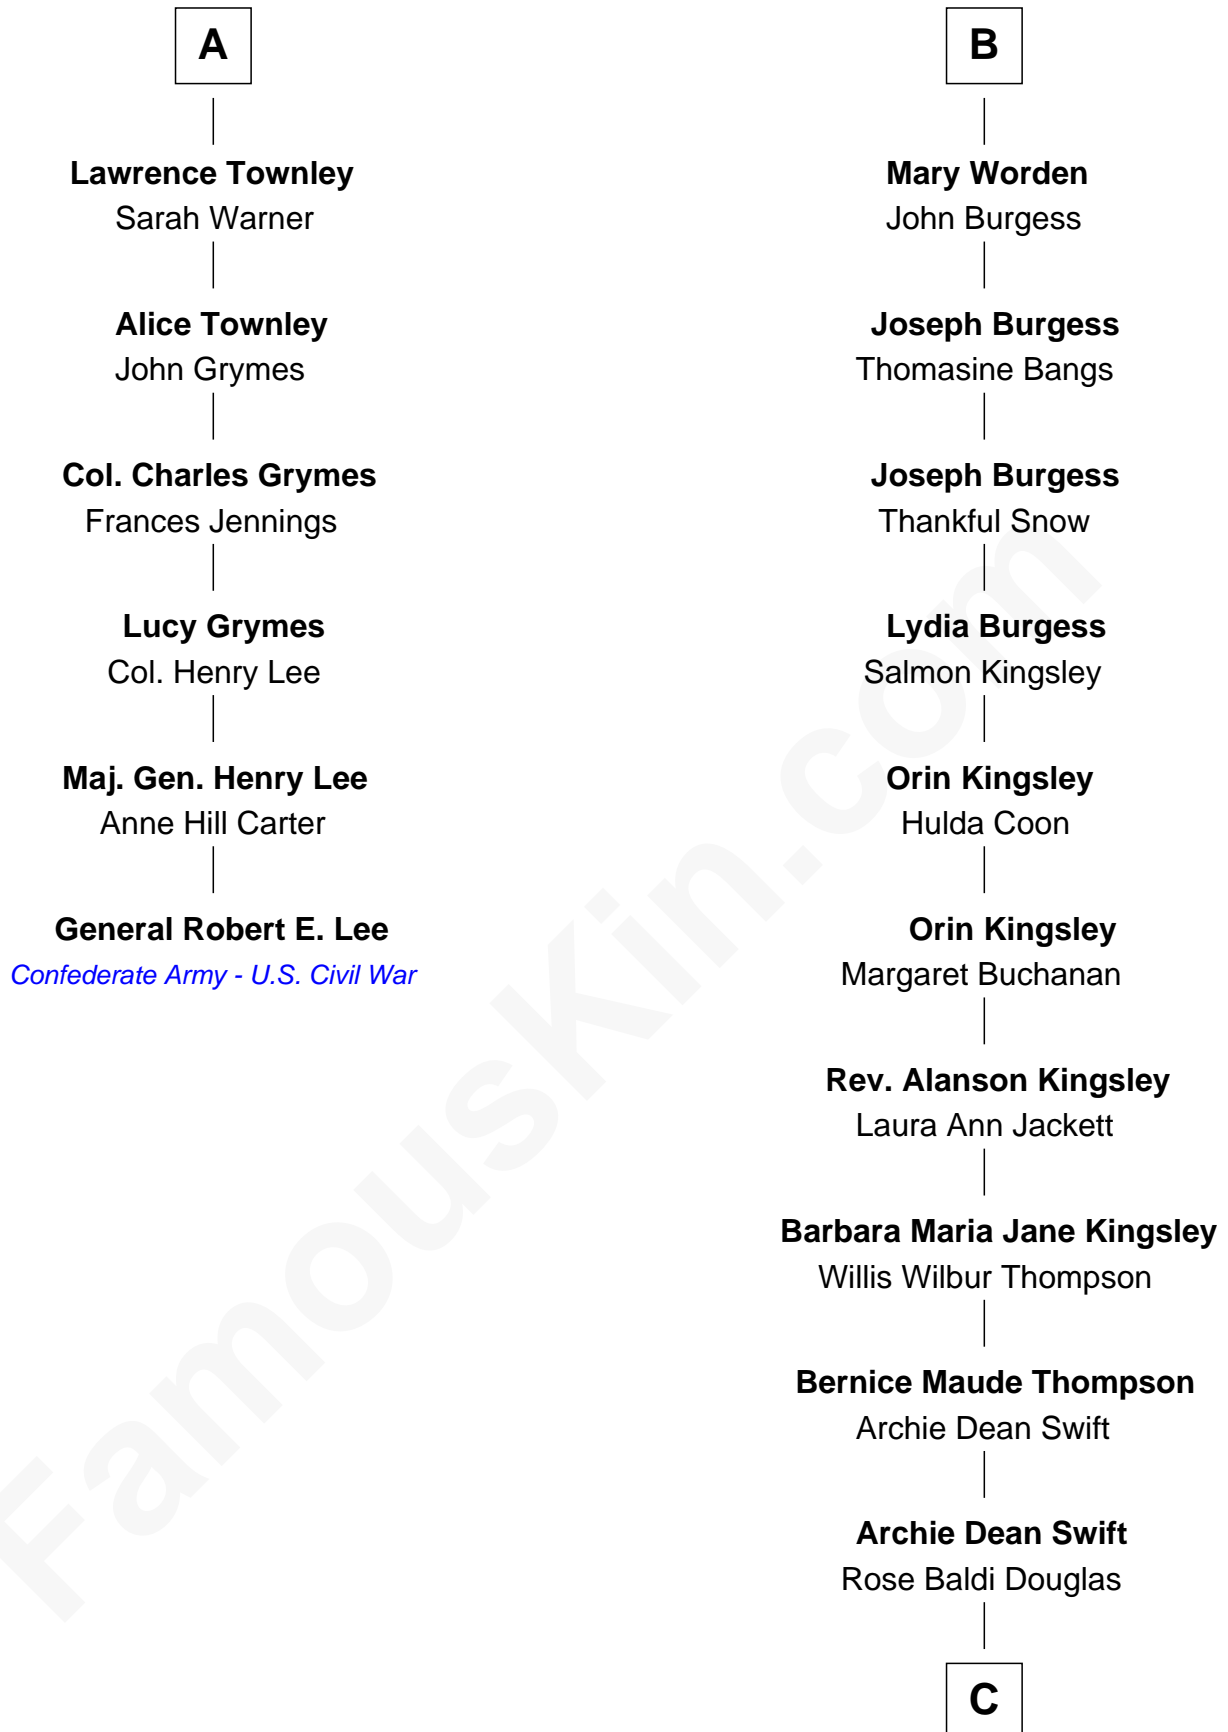

# FamousKin.com Relationship Chart of

**General Robert E. Lee**

*Confederate Army - U.S. Civil War*

12th cousin 6 times removed of

**Taylor Swift**

*Singer and Songwriter*

**Richard Sherburne**

Alice Hamerton

C

Scott Kingsley Swift

Andrea G. Finlay

Taylor Swift

*Singer and Songwriter*

FamousKin.com