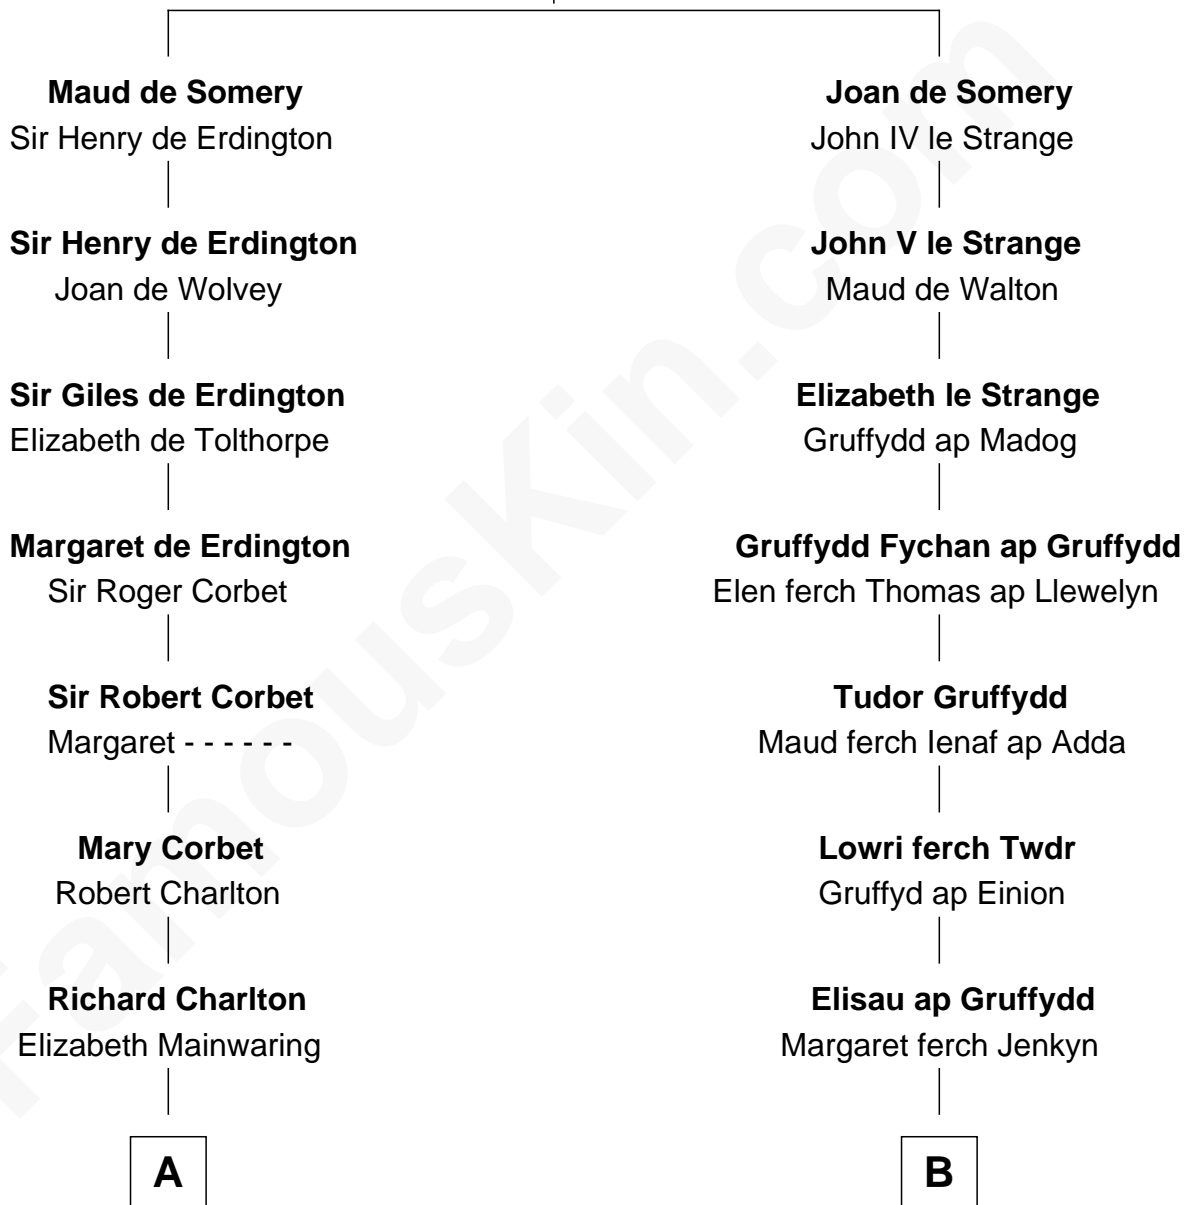

# FamousKin.com Relationship Chart of

**General Robert E. Lee**

*Confederate Army - U.S. Civil War*

12th cousin 6 times removed of

**Elihu Yale**

*Benefactor and Namesake of Yale College*

**Sir Roger de Somery**

Nichole d'Aubenev

**C**

—  
**Maj. Gen. Henry Lee**

Anne Hill Carter

—  
**General Robert E. Lee**

*Confederate Army - U.S. Civil War*

FamousKin.com