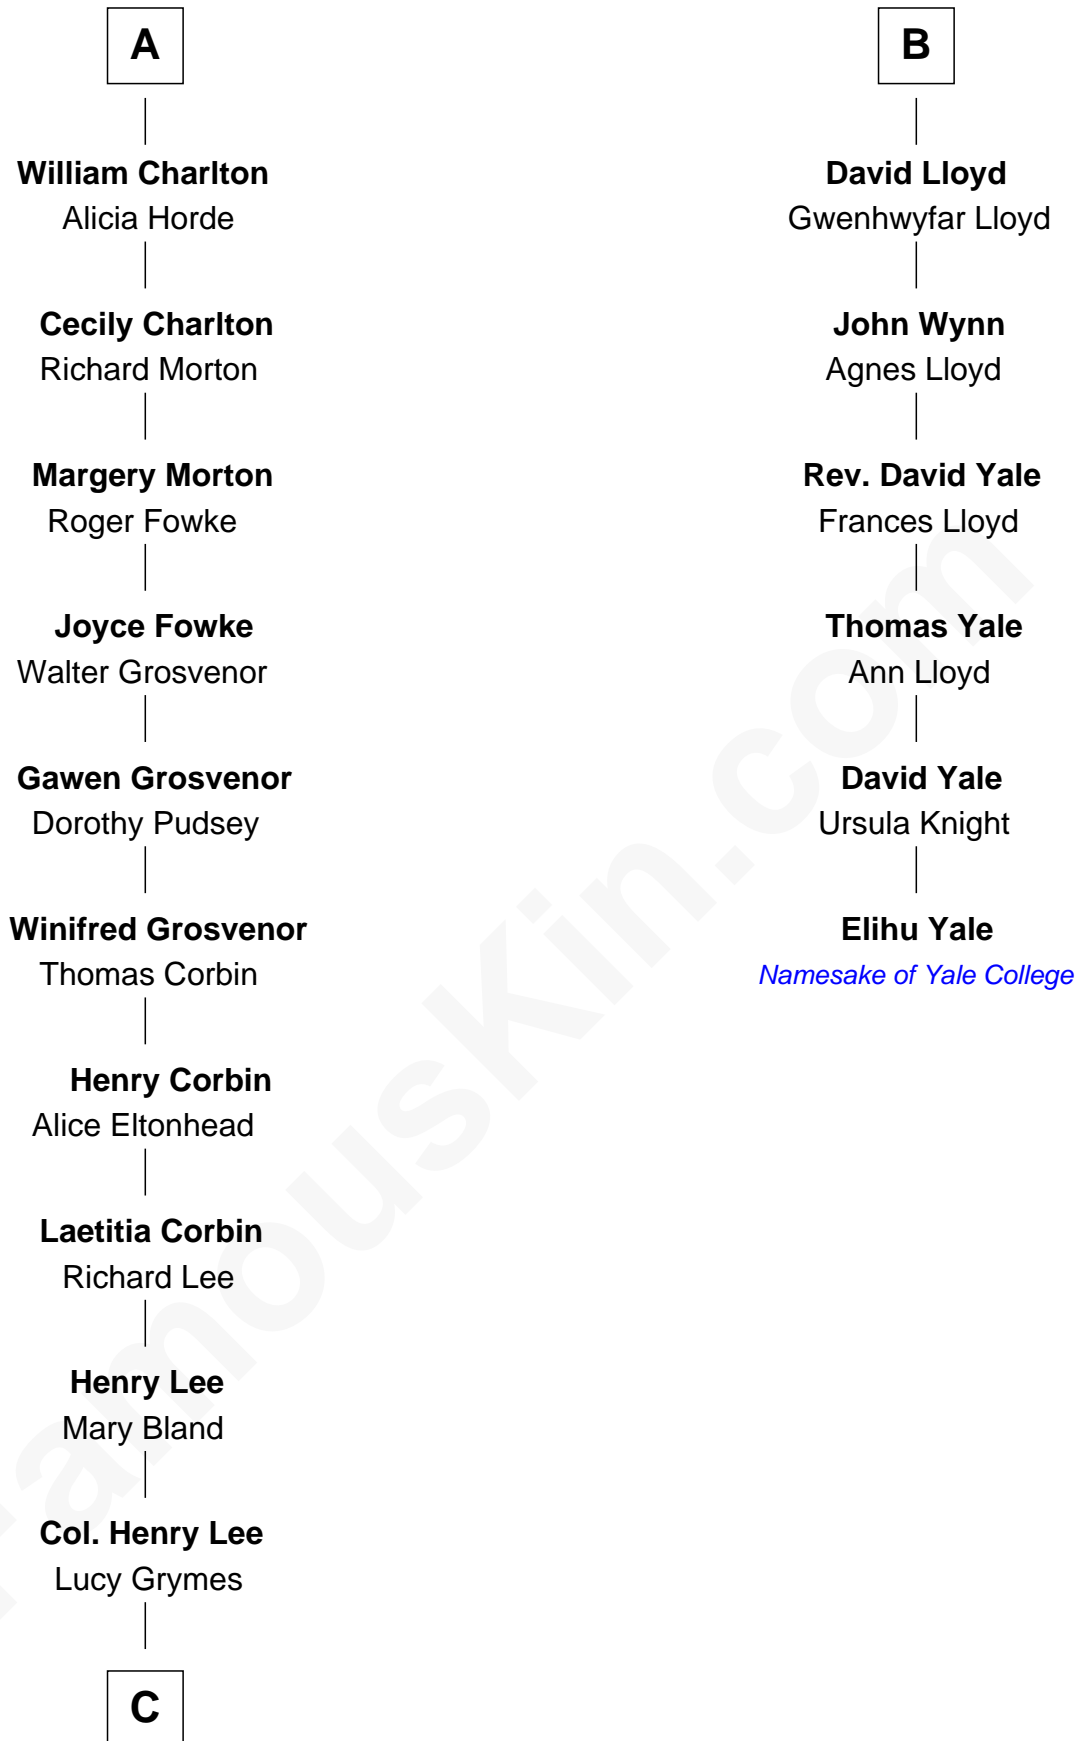

# FamousKin.com Relationship Chart of

**General Robert E. Lee**

*Confederate Army - U.S. Civil War*

12th cousin 6 times removed of

**Elihu Yale**

*Benefactor and Namesake of Yale College*

**Sir Roger de Somery**

Nichole d'Aubenev

**C**

—  
**Maj. Gen. Henry Lee**

Anne Hill Carter

—  
**General Robert E. Lee**

*Confederate Army - U.S. Civil War*

FamousKin.com